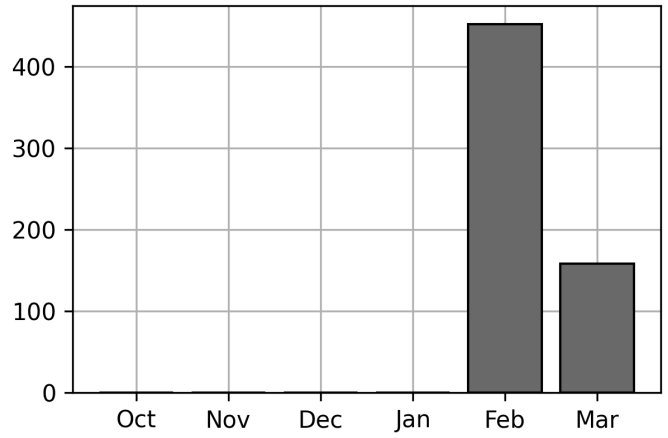

Daily Unique Assets Breakdown

Current Usage

International Intermodal Vertical ID	52
International Intermodal Horizontal ID	51
Total Daily Unique Assets:	103

Status Codes:

Historical Usage

Daily Usage

Date	Daily Transactions	Daily Unique Assets
2023-03-02	32	28
2023-03-03	30	23
2023-03-06	29	24
2023-03-07	34	28

Total

4 Day(s)	125 Transaction(s)	103 Unique Asset(s)
----------	--------------------	---------------------