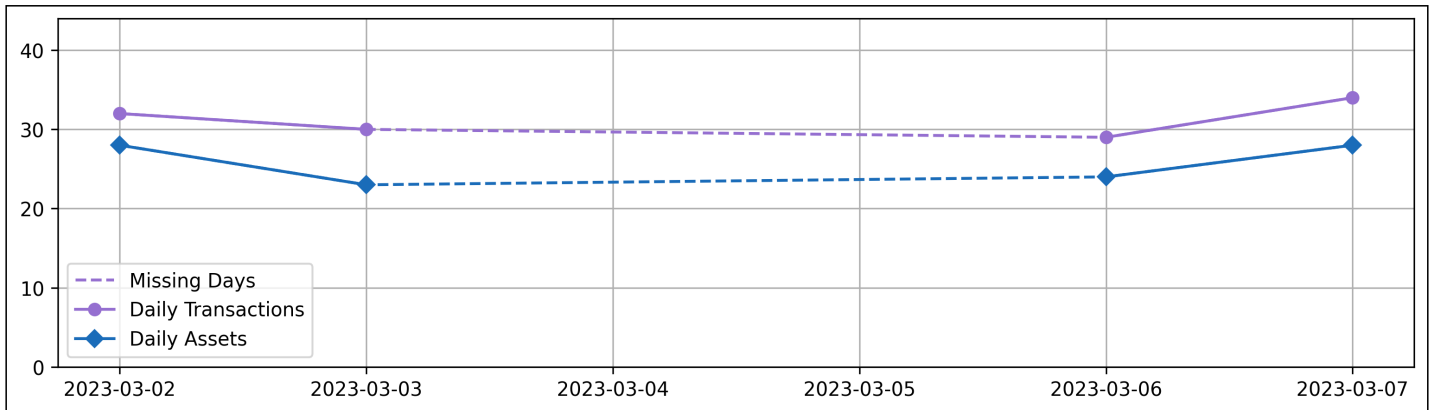

Daily Unique Assets Breakdown

Current Usage

International Intermodal Vertical ID	52
International Intermodal Horizontal ID	51
Total Daily Unique Assets:	103

Status Codes:

Historical Usage

Daily Usage

Date	Daily Transactions	Daily Unique Assets
2023-03-02	32	28
2023-03-03	30	23
2023-03-06	29	24
2023-03-07	34	28

Total

4 Day(s)	125 Transaction(s)	103 Unique Asset(s)
----------	--------------------	---------------------