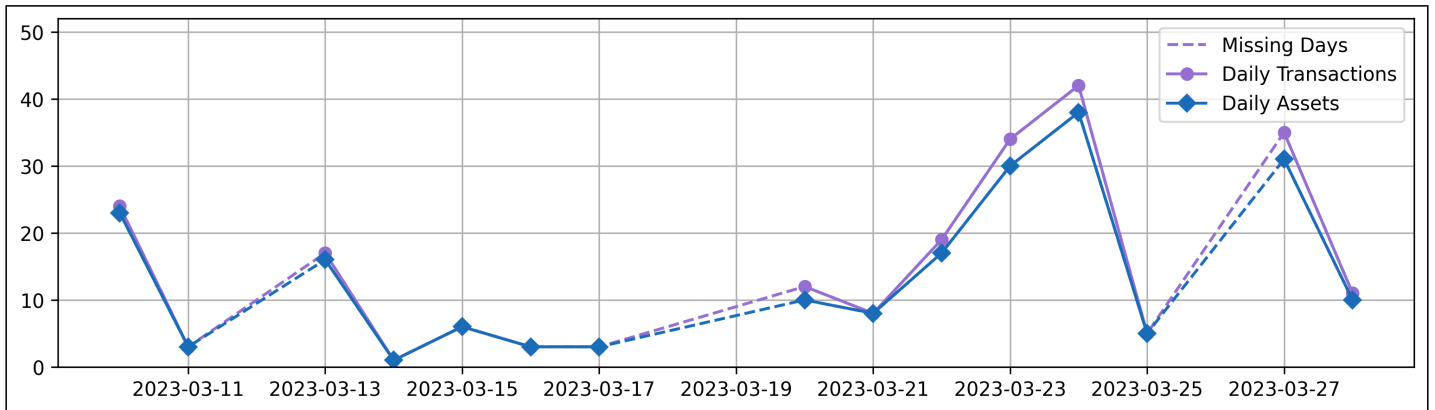

Daily Unique Assets Breakdown

Current Usage

Vendor Container Horizontal ID	52
Mounted Chassis ID	48
Bare Chassis ID	38
Mounted Unknown Chassis ID	31
International Intermodal Vertical ID	17
International Intermodal Horizontal ID	12
Unknown Container ID	3
Vendor Container Vertical ID	3

Total Daily Unique Assets: 204

Status Codes:

Historical Usage

Daily Usage

Date	Daily Transactions	Daily Unique Assets
2023-03-10	24	23
2023-03-11	3	3
2023-03-13	17	16
2023-03-14	1	1
2023-03-15	6	6
2023-03-16	3	3
2023-03-17	3	3
2023-03-20	12	10
2023-03-21	8	8
2023-03-22	19	17
2023-03-23	34	30
2023-03-24	42	38
2023-03-25	5	5

2023-03-27	35	31
2023-03-28	11	10

Total

15 Day(s)	223 Transaction(s)	204 Unique Asset(s)
-----------	--------------------	---------------------