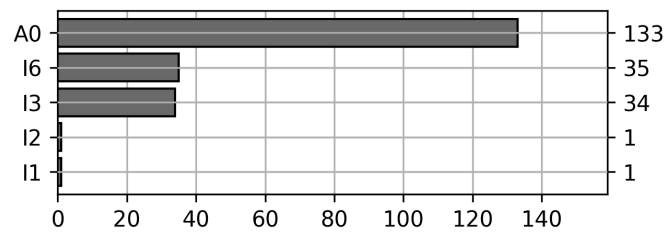

Daily Unique Assets Breakdown

Current Usage

Vendor Container Horizontal ID	52
Mounted Chassis ID	48
Bare Chassis ID	38
Mounted Unknown Chassis ID	31
International Intermodal Vertical ID	17
International Intermodal Horizontal ID	12
Unknown Container ID	3
Vendor Container Vertical ID	3

Total Daily Unique Assets: 204

Status Codes:

Historical Usage

Daily Usage

Date	Daily Transactions	Daily Unique Assets
2023-03-10	24	23
2023-03-11	3	3
2023-03-13	17	16
2023-03-14	1	1
2023-03-15	6	6
2023-03-16	3	3
2023-03-17	3	3
2023-03-20	12	10
2023-03-21	8	8
2023-03-22	19	17
2023-03-23	34	30
2023-03-24	42	38
2023-03-25	5	5