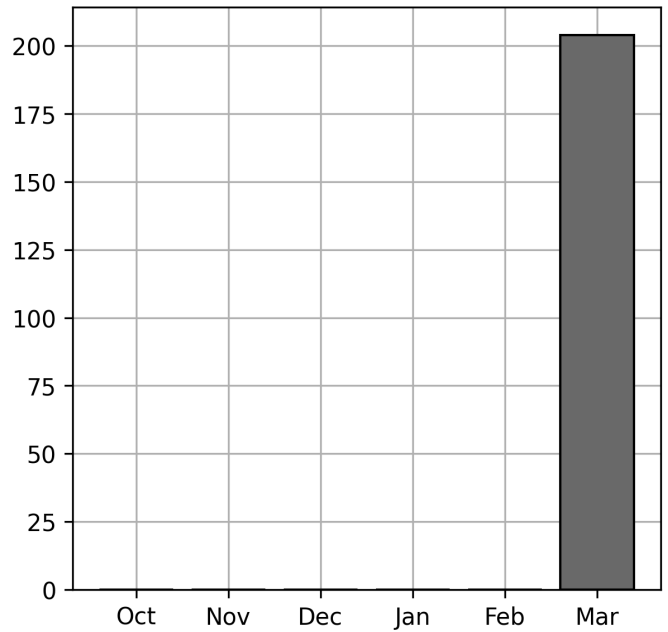

Daily Unique Assets Breakdown

Current Usage

Vendor Container Horizontal ID	52
Mounted Chassis ID	48
Bare Chassis ID	38
Mounted Unknown Chassis ID	31
International Intermodal Vertical ID	17
International Intermodal Horizontal ID	12
Unknown Container ID	3
Vendor Container Vertical ID	3

Total Daily Unique Assets: 204

Status Codes:

Historical Usage

Daily Usage

Date	Daily Transactions	Daily Unique Assets
2023-03-10	24	23
2023-03-11	3	3
2023-03-13	17	16
2023-03-14	1	1
2023-03-15	6	6
2023-03-16	3	3
2023-03-17	3	3
2023-03-20	12	10
2023-03-21	8	8
2023-03-22	19	17
2023-03-23	34	30
2023-03-24	42	38
2023-03-25	5	5

2023-03-27	35	31
2023-03-28	11	10

Total

15 Day(s)	223 Transaction(s)	204 Unique Asset(s)
-----------	--------------------	---------------------