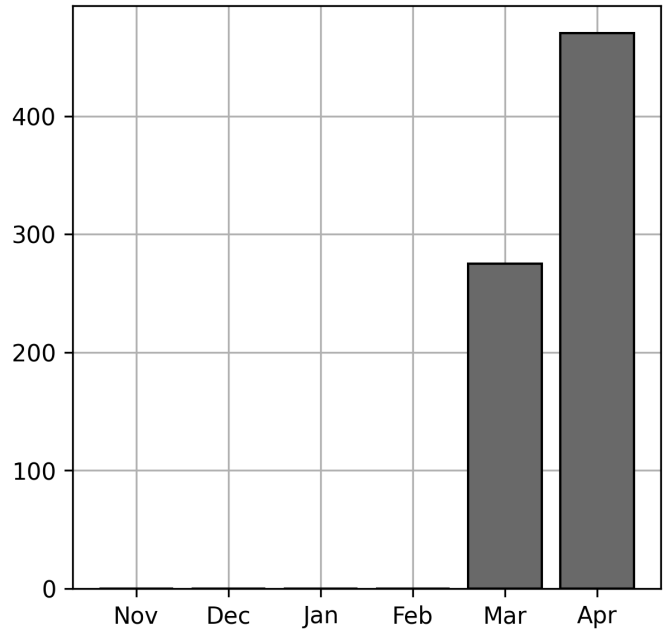

Historical Usage