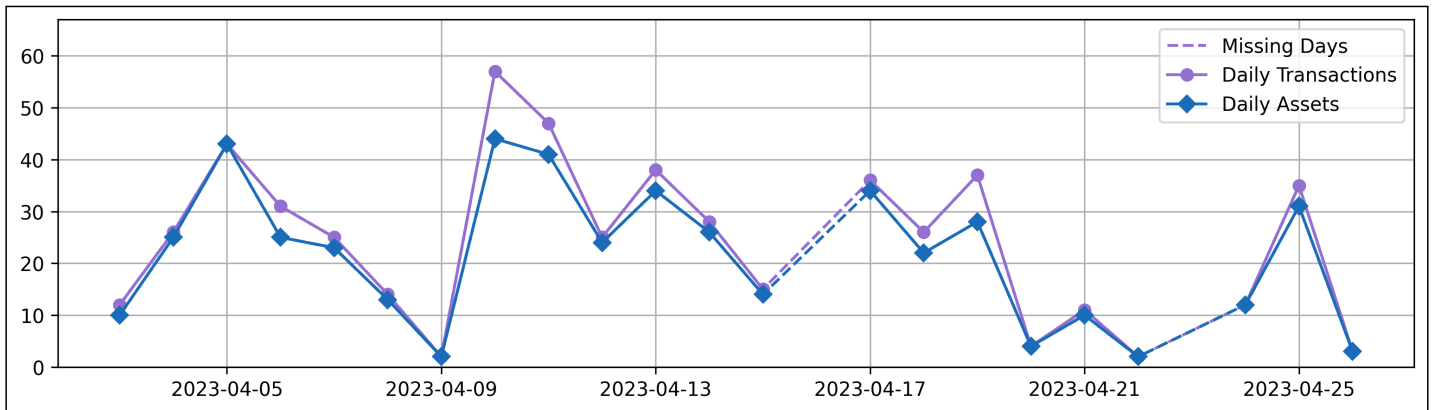

Daily Usage

Date	Daily Transactions	Daily Unique Assets
2023-04-03	12	10
2023-04-04	26	25
2023-04-05	43	43
2023-04-06	31	25
2023-04-07	25	23
2023-04-08	14	13
2023-04-09	2	2
2023-04-10	57	44
2023-04-11	47	41
2023-04-12	25	24
2023-04-13	38	34
2023-04-14	28	26
2023-04-15	15	14