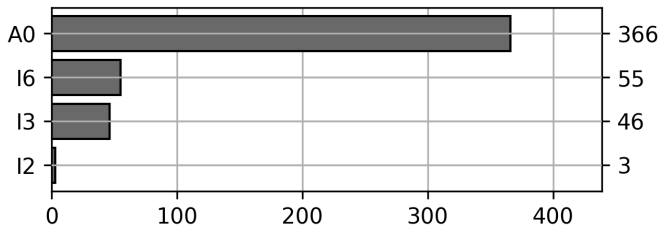

Daily Unique Assets Breakdown

Current Usage

Mounted Chassis ID	131
Bare Chassis ID	119
Vendor Container Horizontal ID	85
International Intermodal Vertical ID	65
Mounted Unknown Chassis ID	26
Unknown Container ID	20
International Intermodal Horizontal ID	19
Vendor Container Vertical ID	5
Total Daily Unique Assets:	470

Status Codes: