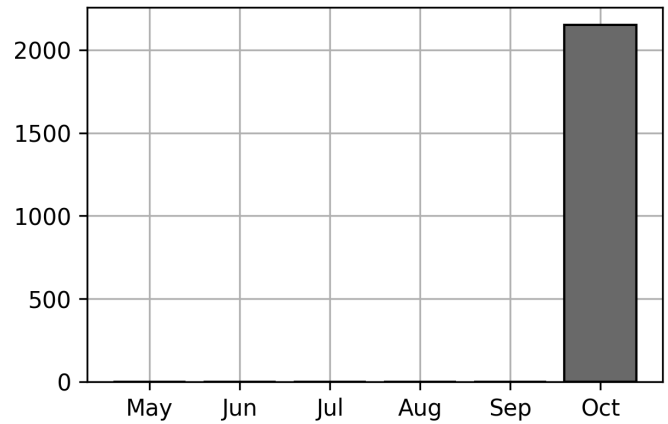

Historical Usage