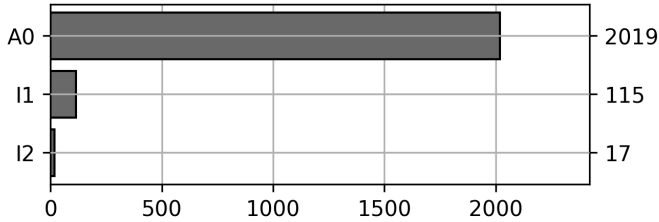

Daily Unique Assets Breakdown

Current Usage

International Intermodal Vertical ID	1931
International Intermodal Horizontal ID	220
Total Daily Unique Assets:	2151

Status Codes: