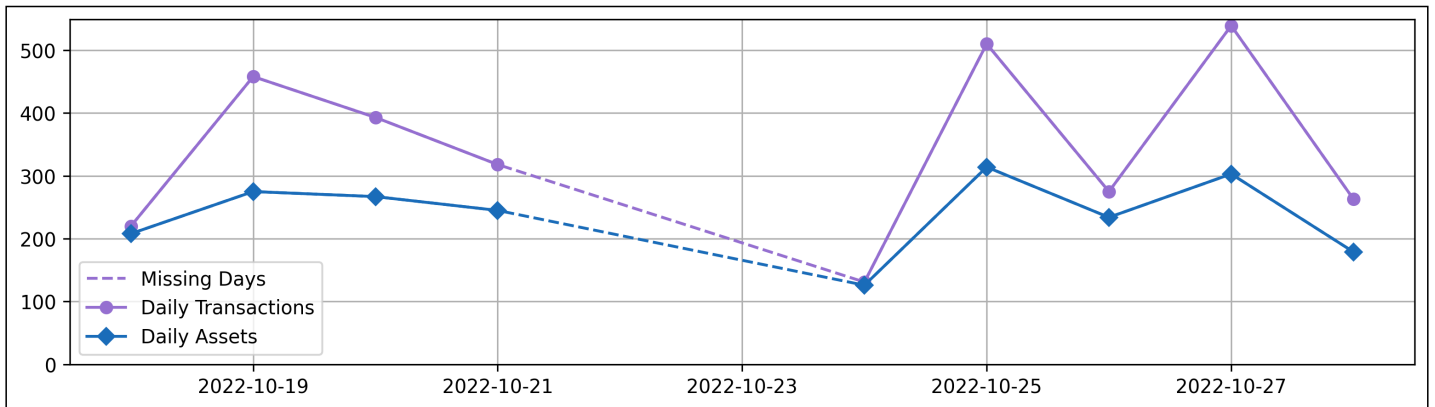

Daily Usage

Date	Daily Transactions	Daily Unique Assets
2022-10-18	220	208
2022-10-19	458	275
2022-10-20	393	267
2022-10-21	318	245
2022-10-24	131	126
2022-10-25	510	314
2022-10-26	275	234
2022-10-27	539	303
2022-10-28	263	179

Total

9 Day(s)	3107 Transaction(s)	2151 Unique Asset(s)