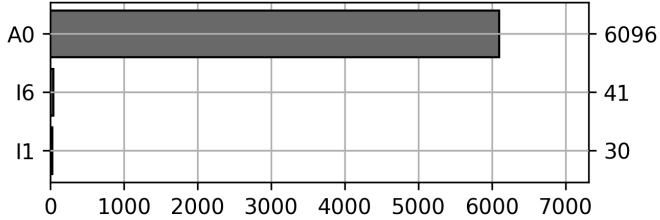

2023-03-28	247	148
2023-03-29	213	141
2023-03-30	301	152
2023-03-31	241	169

Total

22 Day(s)	6167 Transaction(s)	3661 Unique Asset(s)
-----------	---------------------	----------------------

Transactions Breakdown

Transactions Done

International Intermodal Vertical ID	5316
International Intermodal Horizontal ID	851
Total Transactions:	6167

Status Codes:

Historical Usage

Yearly Usage