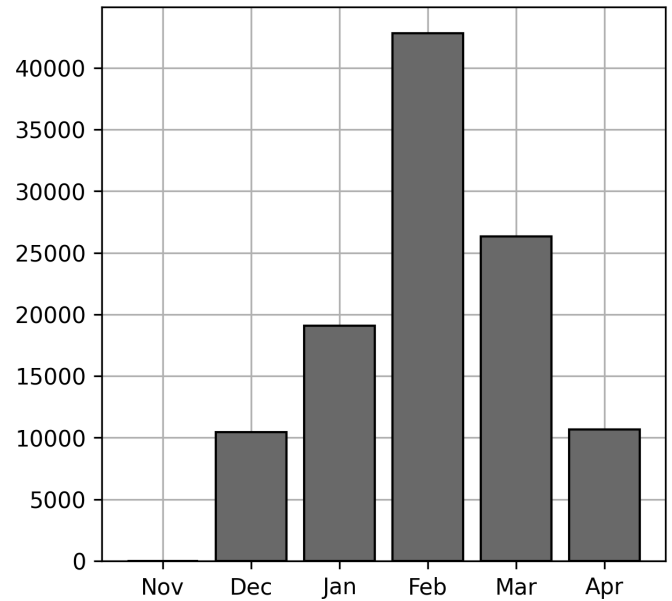

Historical Usage