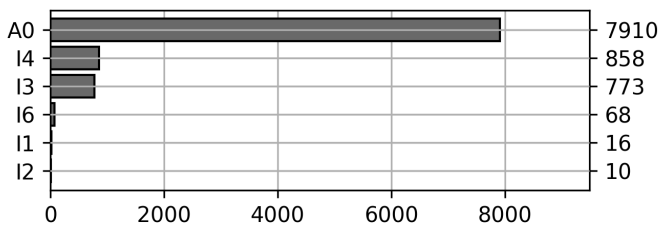

Daily Unique Assets Breakdown

Current Usage

Mounted Chassis ID	4147
International Intermodal Vertical ID	4120
Mounted Unknown Chassis ID	614
International Intermodal Horizontal ID	282
Unknown Container ID	159
Vendor Container Vertical ID	110
Bare Chassis ID	102
Vendor Container Horizontal ID	101
Total Daily Unique Assets:	9635

Status Codes: