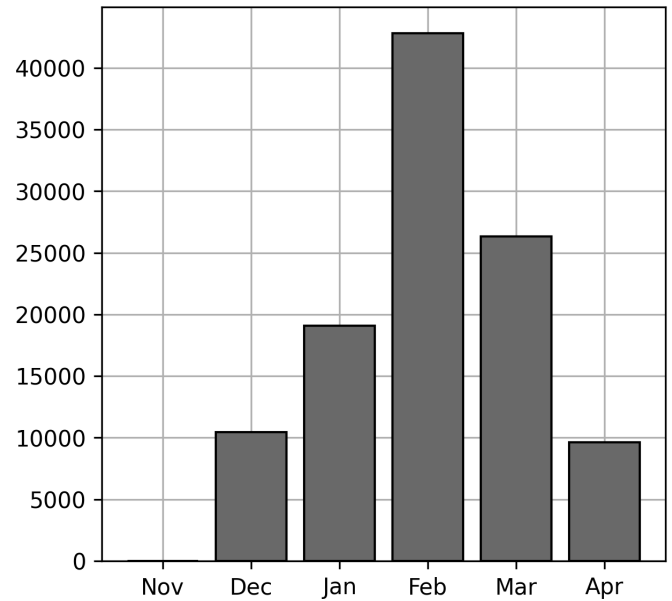

Historical Usage