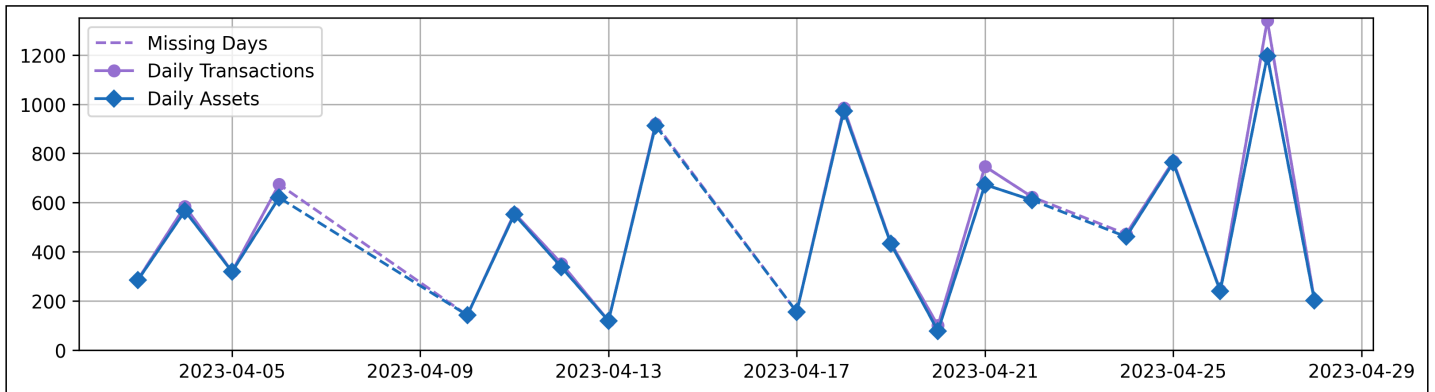

Daily Usage

Date	Daily Transactions	Daily Unique Assets
2023-04-03	287	285
2023-04-04	585	566
2023-04-05	319	319
2023-04-06	674	620
2023-04-10	142	142
2023-04-11	557	552
2023-04-12	352	337
2023-04-13	119	119
2023-04-14	920	913
2023-04-17	155	155
2023-04-18	984	973
2023-04-19	436	432
2023-04-20	100	78
2023-04-21	747	673