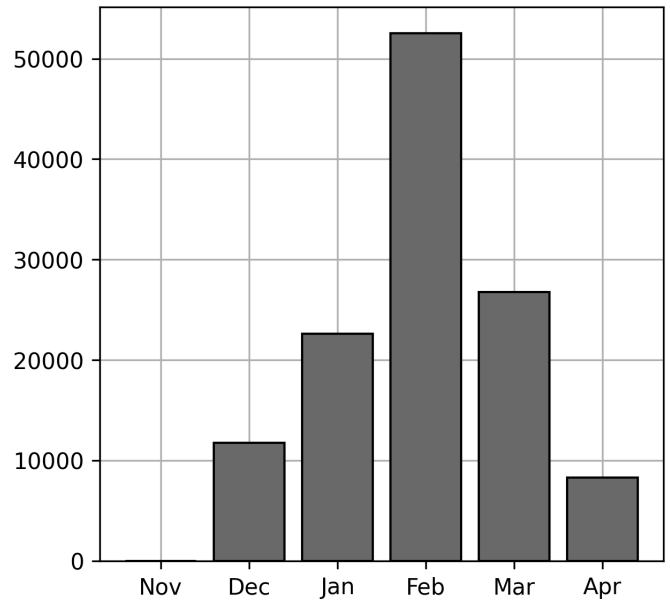

2023-04-22	623	610
2023-04-24	472	461
2023-04-25	768	762
2023-04-26	52	52

Total

18 Day(s)	8292 Transaction(s)	8049 Unique Asset(s)
-----------	---------------------	----------------------

Transactions Breakdown

Transactions Done

International Intermodal Vertical ID	3568
Mounted Chassis ID	3541
Mounted Unknown Chassis ID	540
International Intermodal Horizontal ID	221
Unknown Container ID	141
Vendor Container Vertical ID	99
Bare Chassis ID	98
Vendor Container Horizontal ID	84
Total Transactions:	8292

Status Codes:

Historical Usage

Yearly Usage