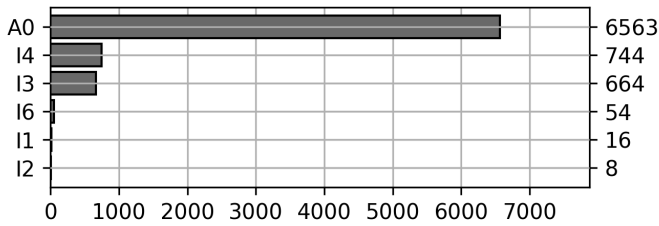

Daily Unique Assets Breakdown

Current Usage

International Intermodal Vertical ID	3448
Mounted Chassis ID	3448
Mounted Unknown Chassis ID	527
International Intermodal Horizontal ID	213
Unknown Container ID	137
Bare Chassis ID	96
Vendor Container Vertical ID	96
Vendor Container Horizontal ID	84

Total Daily Unique Assets: 8049

Status Codes:

Historical Usage

Daily Usage

Date	Daily Transactions	Daily Unique Assets
2023-04-03	287	285
2023-04-04	585	566
2023-04-05	319	319
2023-04-06	674	620
2023-04-10	142	142
2023-04-11	557	552
2023-04-12	352	337
2023-04-13	119	119
2023-04-14	920	913
2023-04-17	155	155
2023-04-18	984	973
2023-04-19	436	432
2023-04-20	100	78
2023-04-21	747	673