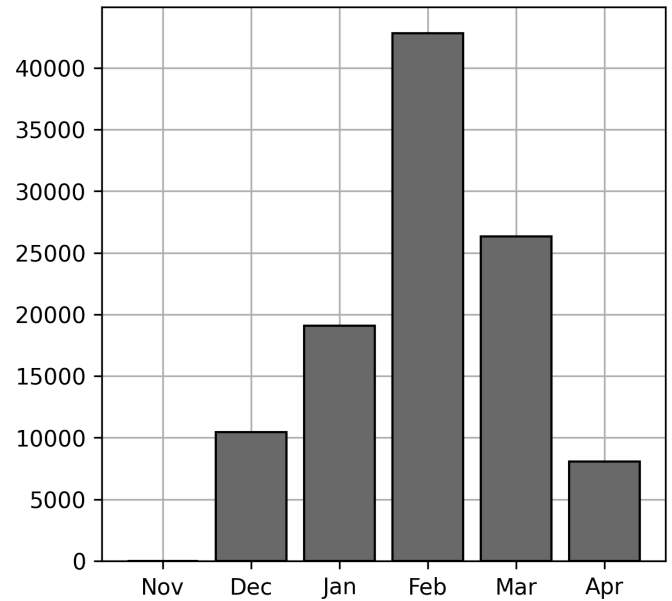

Daily Unique Assets Breakdown

Current Usage

International Intermodal Vertical ID	3448
Mounted Chassis ID	3448
Mounted Unknown Chassis ID	527
International Intermodal Horizontal ID	213
Unknown Container ID	137
Bare Chassis ID	96
Vendor Container Vertical ID	96
Vendor Container Horizontal ID	84

Total Daily Unique Assets: 8049

Status Codes:

Historical Usage

Daily Usage

Date	Daily Transactions	Daily Unique Assets
2023-04-03	287	285
2023-04-04	585	566
2023-04-05	319	319
2023-04-06	674	620
2023-04-10	142	142
2023-04-11	557	552
2023-04-12	352	337
2023-04-13	119	119
2023-04-14	920	913
2023-04-17	155	155
2023-04-18	984	973
2023-04-19	436	432
2023-04-20	100	78
2023-04-21	747	673

2023-04-22	623	610
2023-04-24	472	461
2023-04-25	768	762
2023-04-26	52	52

Total

18 Day(s)	8292 Transaction(s)	8049 Unique Asset(s)
-----------	---------------------	----------------------

Transactions Breakdown