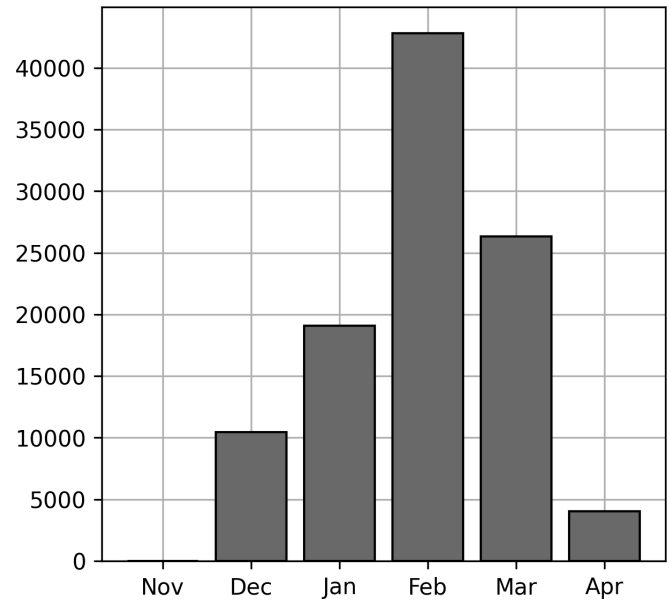

Daily Unique Assets Breakdown

Current Usage

International Intermodal Vertical ID	1655
Mounted Chassis ID	1642
Mounted Unknown Chassis ID	249
International Intermodal Horizontal ID	94
Unknown Container ID	79
Bare Chassis ID	60
Vendor Container Vertical ID	41
Vendor Container Horizontal ID	33

Total Daily Unique Assets: 3853

Status Codes:

Historical Usage

Daily Usage

Date	Daily Transactions	Daily Unique Assets
2023-04-03	287	285
2023-04-04	585	566
2023-04-05	319	319
2023-04-06	674	620
2023-04-10	142	142
2023-04-11	557	552
2023-04-12	352	337
2023-04-13	119	119
2023-04-14	920	913

Total

9 Day(s)	3955 Transaction(s)	3853 Unique Asset(s)
----------	---------------------	----------------------

Transactions Breakdown

Transactions Done

International Intermodal Vertical ID	1704
Mounted Chassis ID	1680
Mounted Unknown Chassis ID	255
International Intermodal Horizontal ID	101
Unknown Container ID	80
Bare Chassis ID	61
Vendor Container Vertical ID	41
Vendor Container Horizontal ID	33
Total Transactions:	3955