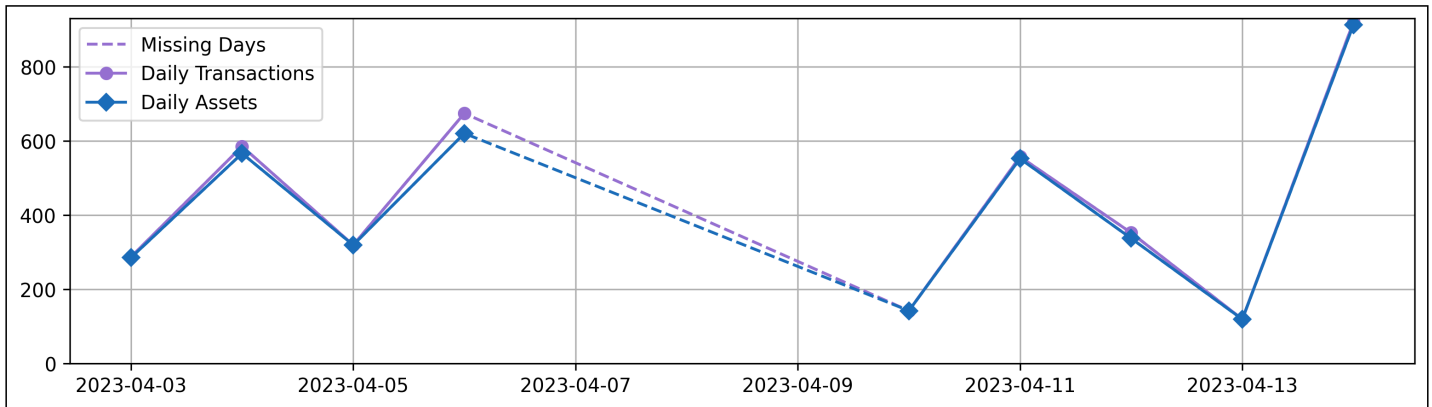

Total Daily Unique Assets: 3853

Status Codes:

Historical Usage

Daily Usage

Date	Daily Transactions	Daily Unique Assets
2023-04-03	287	285
2023-04-04	585	566
2023-04-05	319	319
2023-04-06	674	620
2023-04-10	142	142
2023-04-11	557	552
2023-04-12	352	337
2023-04-13	119	119
2023-04-14	920	913

Total

9 Day(s)	3955 Transaction(s)	3853 Unique Asset(s)
----------	---------------------	----------------------

Transactions Breakdown

Transactions Done

International Intermodal Vertical ID	1704
Mounted Chassis ID	1680
Mounted Unknown Chassis ID	255
International Intermodal Horizontal ID	101
Unknown Container ID	80
Bare Chassis ID	61
Vendor Container Vertical ID	41
Vendor Container Horizontal ID	33
Total Transactions:	3955

Status Codes:

Historical Usage

Yearly Usage