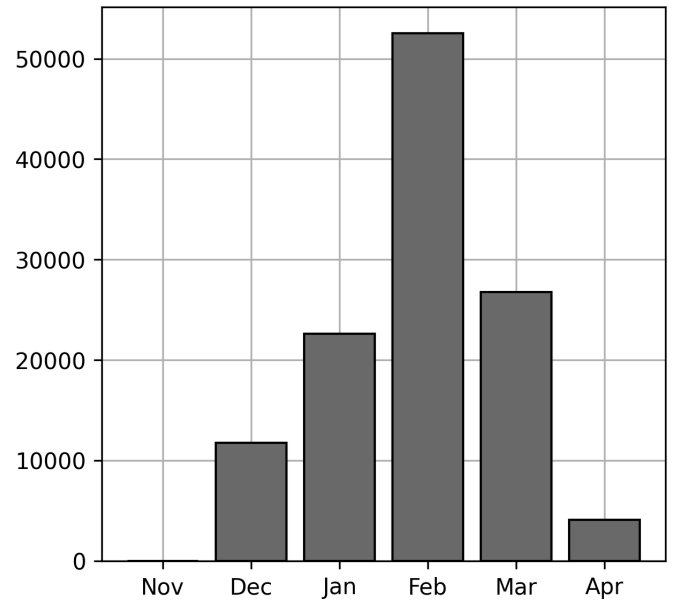

Total

9 Day(s)	3955 Transaction(s)	3853 Unique Asset(s)
----------	---------------------	----------------------

Transactions Breakdown

Transactions Done

International Intermodal Vertical ID	1704
Mounted Chassis ID	1680
Mounted Unknown Chassis ID	255
International Intermodal Horizontal ID	101
Unknown Container ID	80
Bare Chassis ID	61
Vendor Container Vertical ID	41
Vendor Container Horizontal ID	33
Total Transactions:	3955

Status Codes:

Historical Usage

Yearly Usage