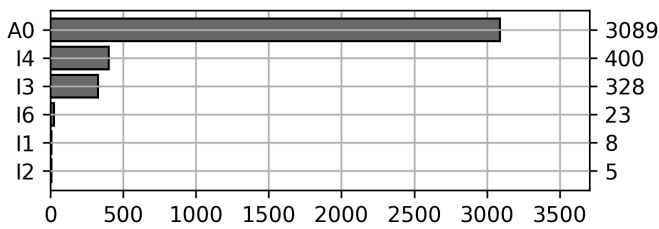

Daily Unique Assets Breakdown

Current Usage

International Intermodal Vertical ID	1655
Mounted Chassis ID	1642
Mounted Unknown Chassis ID	249
International Intermodal Horizontal ID	94
Unknown Container ID	79
Bare Chassis ID	60
Vendor Container Vertical ID	41
Vendor Container Horizontal ID	33

Total Daily Unique Assets: 3853

Status Codes:

Historical Usage

Daily Usage

Date	Daily Transactions	Daily Unique Assets
2023-04-03	287	285
2023-04-04	585	566
2023-04-05	319	319
2023-04-06	674	620
2023-04-10	142	142
2023-04-11	557	552
2023-04-12	352	337
2023-04-13	119	119
2023-04-14	920	913