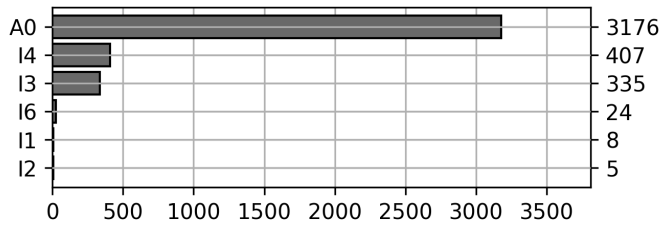

Total

9 Day(s)	3955 Transaction(s)	3853 Unique Asset(s)
----------	---------------------	----------------------

Transactions Breakdown

Transactions Done

International Intermodal Vertical ID	1704
Mounted Chassis ID	1680
Mounted Unknown Chassis ID	255
International Intermodal Horizontal ID	101
Unknown Container ID	80
Bare Chassis ID	61
Vendor Container Vertical ID	41
Vendor Container Horizontal ID	33
Total Transactions:	3955

Status Codes:

Historical Usage

Yearly Usage