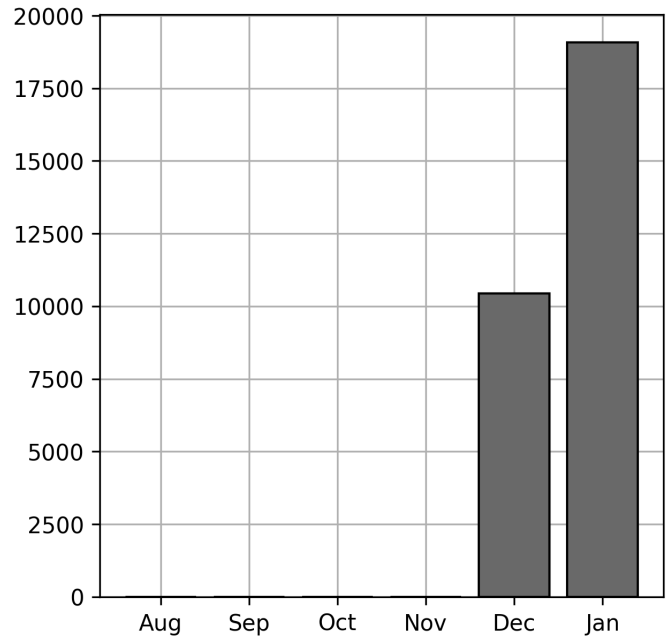

Daily Unique Assets Breakdown

Current Usage

Mounted Chassis ID	8276
International Intermodal Vertical ID	7768
International Intermodal Horizontal ID	1361
Bare Chassis ID	877
Vendor Container Vertical ID	500
Vendor Container Horizontal ID	277
Mounted Unknown Chassis ID	12
Bare Unknown Chassis ID	2
Unknown Container ID	2
Total Daily Unique Assets:	19075

Status Codes:

Historical Usage

Daily Usage

Date	Daily Transactions	Daily Unique Assets
2023-01-03	1204	1080
2023-01-04	583	521
2023-01-06	334	305
2023-01-07	2611	2357
2023-01-13	854	742
2023-01-14	939	845
2023-01-16	93	89
2023-01-18	45	39
2023-01-23	48	42
2023-01-24	2596	2071
2023-01-25	3238	2722
2023-01-26	1316	1088
2023-01-27	3220	2752

2023-01-28	822	705
2023-01-30	3483	2669
2023-01-31	1245	1048

Total

16 Day(s)	22631 Transaction(s)	19075 Unique Asset(s)
-----------	----------------------	-----------------------

Transactions Breakdown

Transactions Done