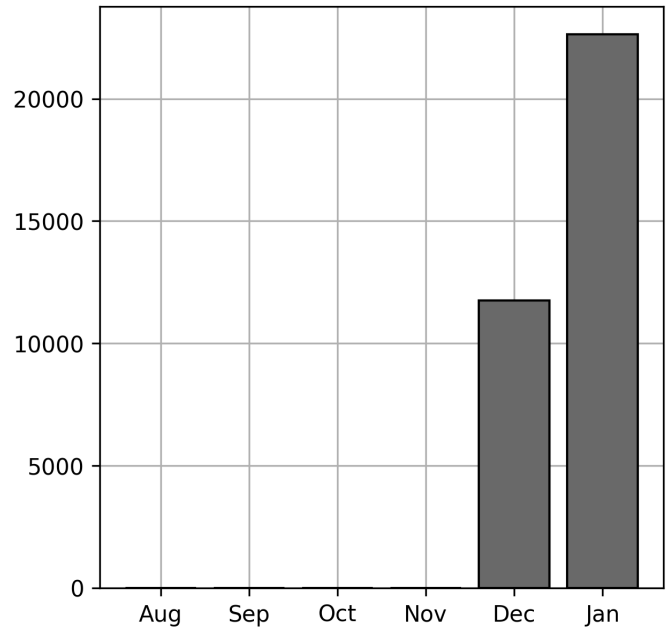

Status Codes:

Historical Usage

Daily Usage

Date	Daily Transactions	Daily Unique Assets
2023-01-03	1204	1080
2023-01-04	583	521
2023-01-06	334	305
2023-01-07	2611	2357
2023-01-13	854	742
2023-01-14	939	845
2023-01-16	93	89
2023-01-18	45	39
2023-01-23	48	42
2023-01-24	2596	2071
2023-01-25	3238	2722
2023-01-26	1316	1088
2023-01-27	3220	2752

2023-01-28	822	705
2023-01-30	3483	2669
2023-01-31	1245	1048

Total

16 Day(s)	22631 Transaction(s)	19075 Unique Asset(s)
-----------	----------------------	-----------------------

Transactions Breakdown

Transactions Done

Mounted Chassis ID	8570
International Intermodal Vertical ID	8244
Mounted Unknown Chassis ID	1845
International Intermodal Horizontal ID	1520
Bare Chassis ID	897
Vendor Container Vertical ID	548
Bare Unknown Chassis ID	454
Vendor Container Horizontal ID	289
Unknown Container ID	264
Total Transactions:	22631

Status Codes:

Historical Usage

Yearly Usage