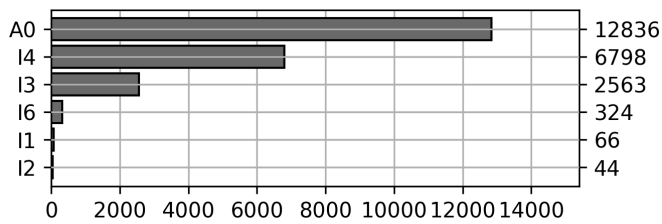

Status Codes:

Historical Usage

Daily Usage

Date	Daily Transactions	Daily Unique Assets
2023-01-03	1204	1080
2023-01-04	583	521
2023-01-06	334	305
2023-01-07	2611	2357
2023-01-13	854	742
2023-01-14	939	845
2023-01-16	93	89
2023-01-18	45	39
2023-01-23	48	42
2023-01-24	2596	2071
2023-01-25	3238	2722
2023-01-26	1316	1088
2023-01-27	3220	2752

2023-01-28	822	705
2023-01-30	3483	2669
2023-01-31	1245	1048

Total

16 Day(s)	22631 Transaction(s)	19075 Unique Asset(s)
-----------	----------------------	-----------------------

Transactions Breakdown

Transactions Done

Status Codes:

Historical Usage

Yearly Usage