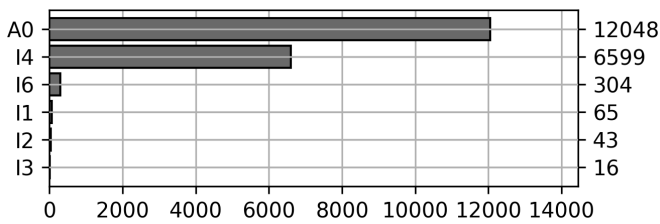

Daily Unique Assets Breakdown

Current Usage

Mounted Chassis ID	8276
International Intermodal Vertical ID	7768
International Intermodal Horizontal ID	1361
Bare Chassis ID	877
Vendor Container Vertical ID	500
Vendor Container Horizontal ID	277
Mounted Unknown Chassis ID	12
Bare Unknown Chassis ID	2
Unknown Container ID	2
Total Daily Unique Assets:	19075

Status Codes:

Historical Usage

Daily Usage

Date	Daily Transactions	Daily Unique Assets
2023-01-03	1204	1080
2023-01-04	583	521
2023-01-06	334	305
2023-01-07	2611	2357
2023-01-13	854	742
2023-01-14	939	845
2023-01-16	93	89
2023-01-18	45	39
2023-01-23	48	42
2023-01-24	2596	2071
2023-01-25	3238	2722
2023-01-26	1316	1088
2023-01-27	3220	2752