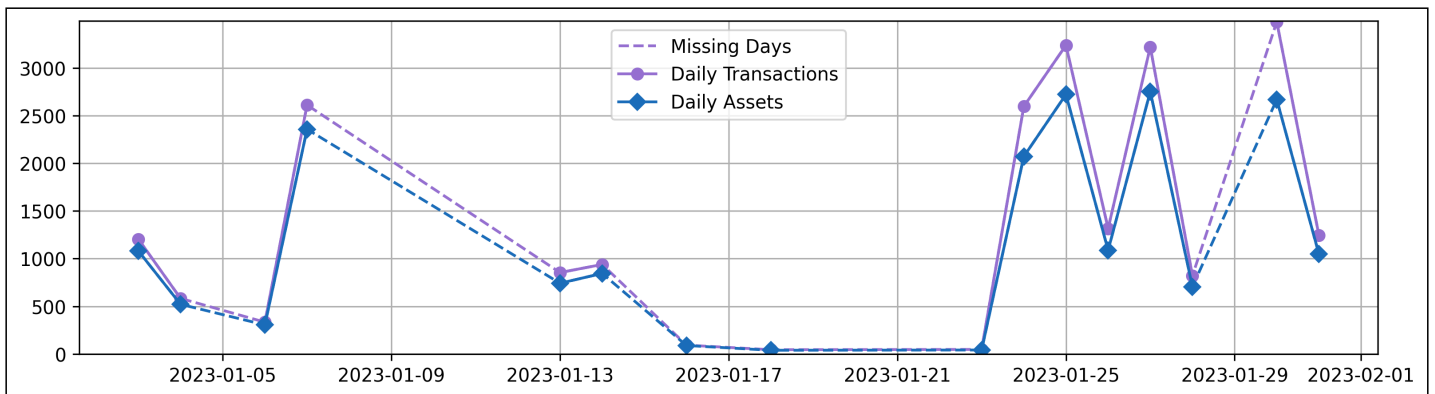

Daily Unique Assets Breakdown

Current Usage

Mounted Chassis ID	8276
International Intermodal Vertical ID	7768
International Intermodal Horizontal ID	1361
Bare Chassis ID	877
Vendor Container Vertical ID	500
Vendor Container Horizontal ID	277
Mounted Unknown Chassis ID	12
Bare Unknown Chassis ID	2
Unknown Container ID	2
Total Daily Unique Assets:	19075

Status Codes:

Historical Usage

Daily Usage

Date	Daily Transactions	Daily Unique Assets
2023-01-03	1204	1080
2023-01-04	583	521
2023-01-06	334	305
2023-01-07	2611	2357
2023-01-13	854	742
2023-01-14	939	845
2023-01-16	93	89
2023-01-18	45	39
2023-01-23	48	42
2023-01-24	2596	2071
2023-01-25	3238	2722
2023-01-26	1316	1088
2023-01-27	3220	2752

2023-01-28	822	705
2023-01-30	3483	2669
2023-01-31	1245	1048

Total

16 Day(s)	22631 Transaction(s)	19075 Unique Asset(s)
-----------	----------------------	-----------------------

Transactions Breakdown

Transactions Done