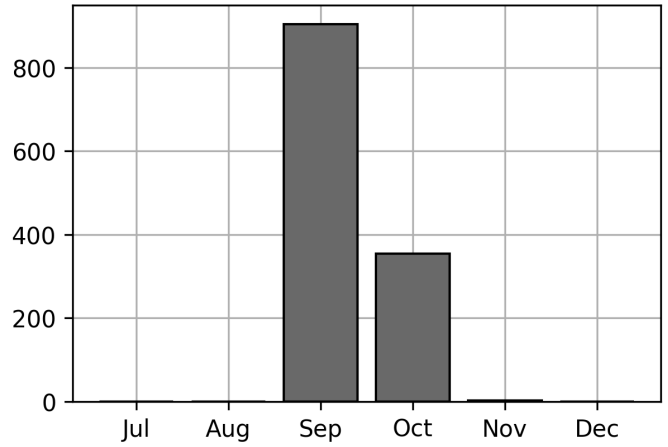

Daily Unique Assets Breakdown

Current Usage

International Intermodal Horizontal ID	1
International Intermodal Vertical ID	1
Total Daily Unique Assets:	2

Status Codes:

Historical Usage

Daily Usage

Date	Daily Transactions	Daily Unique Assets
2022-11-01	2	2

Total

1 Day(s)	2 Transaction(s)	2 Unique Asset(s)
----------	------------------	-------------------

Transactions Breakdown

Transactions Done

International Intermodal Horizontal ID	1
International Intermodal Vertical ID	1
Total Transactions:	2