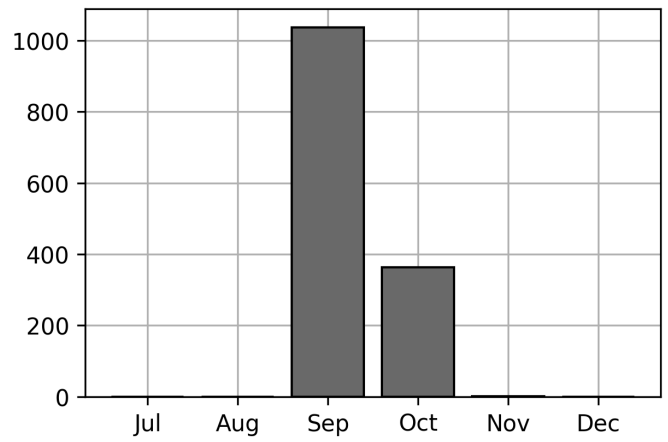

Daily Unique Assets Breakdown

Current Usage

International Intermodal Horizontal ID	1
International Intermodal Vertical ID	1
Total Daily Unique Assets:	2

Status Codes:

Historical Usage

Daily Usage

Date	Daily Transactions	Daily Unique Assets
2022-11-01	2	2

Total

1 Day(s)	2 Transaction(s)	2 Unique Asset(s)
----------	------------------	-------------------

Transactions Breakdown

Transactions Done

International Intermodal Horizontal ID	1
International Intermodal Vertical ID	1
Total Transactions:	2

Status Codes:

Historical Usage

Yearly Usage

2022