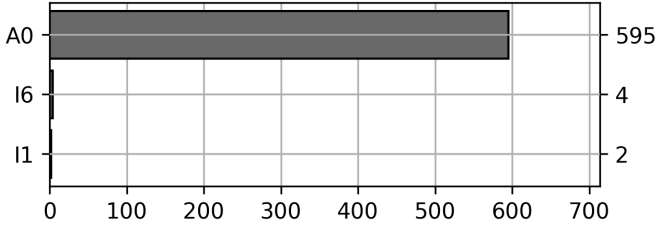

Daily Unique Assets Breakdown

Current Usage

International Intermodal Horizontal ID	459
International Intermodal Vertical ID	142
Total Daily Unique Assets:	601

Status Codes:

Historical Usage

Daily Usage

Date	Daily Transactions	Daily Unique Assets
2023-01-02	29	22
2023-01-03	37	29
2023-01-04	56	51
2023-01-05	50	43
2023-01-06	20	15
2023-01-07	6	6
2023-01-09	15	14
2023-01-10	42	32
2023-01-11	46	41
2023-01-12	42	39
2023-01-13	54	43
2023-01-14	6	5
2023-01-16	56	45
2023-01-17	42	36
2023-01-18	41	38
2023-01-19	43	38
2023-01-20	28	22
2023-01-21	8	5

2023-01-23	37	30
2023-01-24	38	34
2023-01-25	14	13

Total

21 Day(s)	710 Transaction(s)	601 Unique Asset(s)
-----------	--------------------	---------------------

Transactions Breakdown

Transactions Done

International Intermodal Horizontal ID	531
International Intermodal Vertical ID	179
Total Transactions:	710

Status Codes:

Historical Usage

Yearly Usage