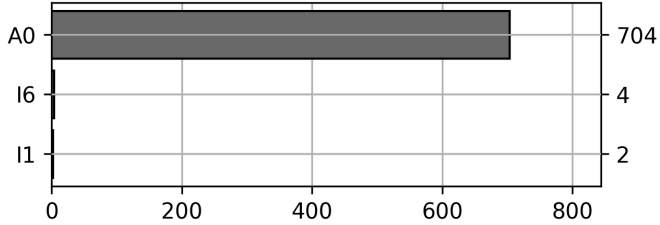

Daily Unique Assets Breakdown

Current Usage

International Intermodal Horizontal ID	459
International Intermodal Vertical ID	142
Total Daily Unique Assets:	601

Status Codes:

Historical Usage

Daily Usage

Date	Daily Transactions	Daily Unique Assets
2023-01-02	29	22
2023-01-03	37	29
2023-01-04	56	51
2023-01-05	50	43
2023-01-06	20	15
2023-01-07	6	6
2023-01-09	15	14
2023-01-10	42	32
2023-01-11	46	41
2023-01-12	42	39
2023-01-13	54	43
2023-01-14	6	5
2023-01-16	56	45
2023-01-17	42	36
2023-01-18	41	38
2023-01-19	43	38
2023-01-20	28	22
2023-01-21	8	5

2023-01-23	37	30
2023-01-24	38	34
2023-01-25	14	13

Total

21 Day(s)	710 Transaction(s)	601 Unique Asset(s)
-----------	--------------------	---------------------

Transactions Breakdown

Transactions Done

International Intermodal Horizontal ID	531
International Intermodal Vertical ID	179
Total Transactions:	710

Status Codes:

Historical Usage

Yearly Usage