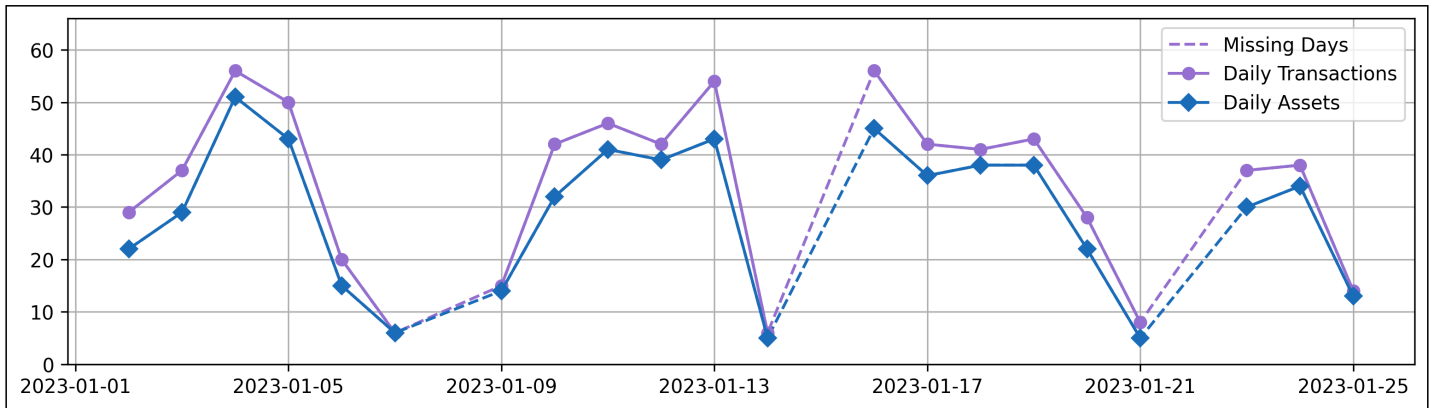

Daily Unique Assets Breakdown

Current Usage

International Intermodal Horizontal ID	459
International Intermodal Vertical ID	142
Total Daily Unique Assets:	601

Status Codes:

Historical Usage

Daily Usage

Date	Daily Transactions	Daily Unique Assets
2023-01-02	29	22
2023-01-03	37	29
2023-01-04	56	51
2023-01-05	50	43
2023-01-06	20	15
2023-01-07	6	6
2023-01-09	15	14
2023-01-10	42	32
2023-01-11	46	41
2023-01-12	42	39
2023-01-13	54	43
2023-01-14	6	5
2023-01-16	56	45
2023-01-17	42	36
2023-01-18	41	38
2023-01-19	43	38
2023-01-20	28	22
2023-01-21	8	5

2023-01-23	37	30
2023-01-24	38	34
2023-01-25	14	13

Total

21 Day(s)	710 Transaction(s)	601 Unique Asset(s)
-----------	--------------------	---------------------

Transactions Breakdown

Transactions Done

International Intermodal Horizontal ID	531
International Intermodal Vertical ID	179
Total Transactions:	710

Status Codes:

Historical Usage

Yearly Usage