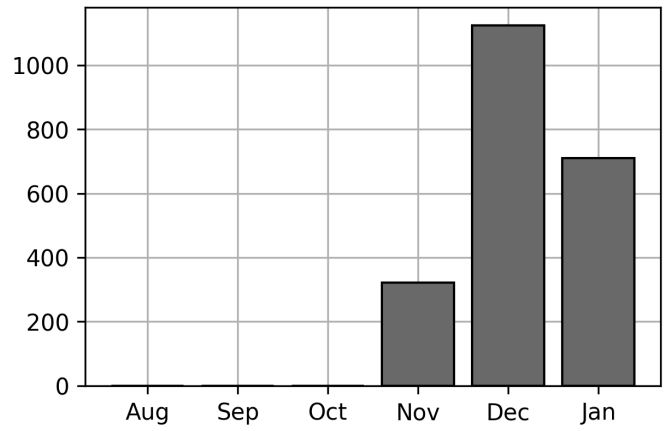

Daily Unique Assets Breakdown

Current Usage

International Intermodal Horizontal ID	459
International Intermodal Vertical ID	142
Total Daily Unique Assets:	601

Status Codes:

Historical Usage

Daily Usage

Date	Daily Transactions	Daily Unique Assets
2023-01-02	29	22
2023-01-03	37	29
2023-01-04	56	51
2023-01-05	50	43
2023-01-06	20	15
2023-01-07	6	6
2023-01-09	15	14
2023-01-10	42	32
2023-01-11	46	41
2023-01-12	42	39
2023-01-13	54	43
2023-01-14	6	5
2023-01-16	56	45
2023-01-17	42	36
2023-01-18	41	38
2023-01-19	43	38
2023-01-20	28	22
2023-01-21	8	5

2023-01-23	37	30
2023-01-24	38	34
2023-01-25	14	13

Total

21 Day(s)	710 Transaction(s)	601 Unique Asset(s)
-----------	--------------------	---------------------

Transactions Breakdown

Transactions Done

International Intermodal Horizontal ID	531
International Intermodal Vertical ID	179
Total Transactions:	710

Status Codes:

Historical Usage

Yearly Usage