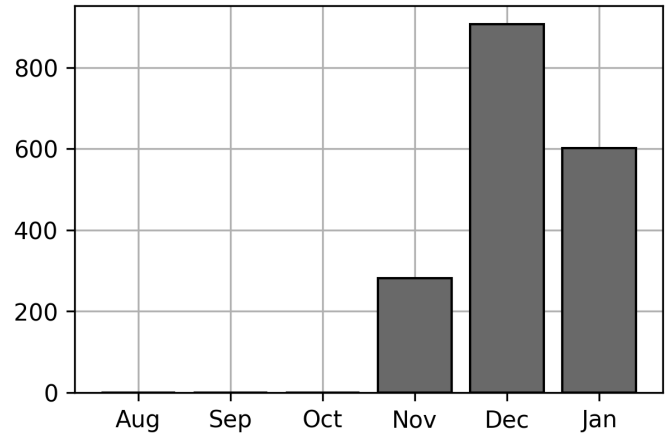

Daily Unique Assets Breakdown

Current Usage

International Intermodal Horizontal ID	459
International Intermodal Vertical ID	142
Total Daily Unique Assets:	601

Status Codes:

Historical Usage

Daily Usage

Date	Daily Transactions	Daily Unique Assets
2023-01-02	29	22
2023-01-03	37	29
2023-01-04	56	51
2023-01-05	50	43
2023-01-06	20	15
2023-01-07	6	6
2023-01-09	15	14
2023-01-10	42	32
2023-01-11	46	41
2023-01-12	42	39
2023-01-13	54	43
2023-01-14	6	5
2023-01-16	56	45
2023-01-17	42	36
2023-01-18	41	38
2023-01-19	43	38
2023-01-20	28	22
2023-01-21	8	5

2023-01-23	37	30
2023-01-24	38	34
2023-01-25	14	13

Total

21 Day(s)	710 Transaction(s)	601 Unique Asset(s)
-----------	--------------------	---------------------

Transactions Breakdown

Transactions Done

International Intermodal Horizontal ID	531
International Intermodal Vertical ID	179
Total Transactions:	710

Status Codes:

Historical Usage

Yearly Usage