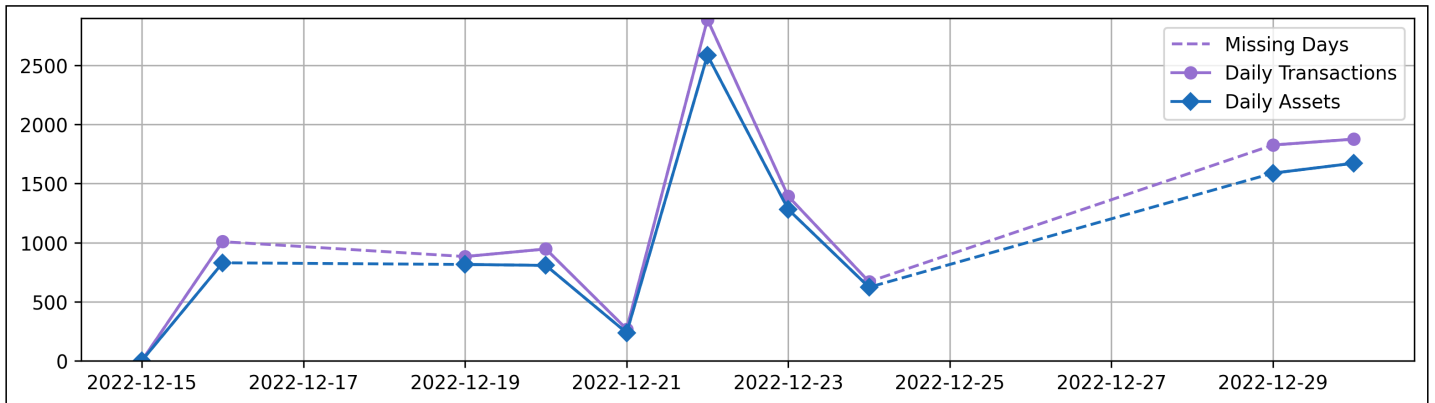

Daily Unique Assets Breakdown

Current Usage

Mounted Chassis ID	4626
International Intermodal Vertical ID	4267
International Intermodal Horizontal ID	693
Bare Chassis ID	517
Vendor Container Vertical ID	203
Vendor Container Horizontal ID	123
Unknown Chassis ID	5
Mounted Unknown Chassis ID	3
Unknown Container ID	1
Total Daily Unique Assets:	10438

Historical Usage

Status Codes:

Daily Usage

Date	Daily Transactions	Daily Unique Assets
2022-12-15	1	1
2022-12-16	1008	829
2022-12-19	882	815
2022-12-20	946	807
2022-12-21	268	237
2022-12-22	2889	2586
2022-12-23	1392	1281
2022-12-24	669	622
2022-12-29	1826	1588
2022-12-30	1876	1672

Total

10 Day(s)	11757 Transaction(s)	10438 Unique Asset(s)
-----------	----------------------	-----------------------