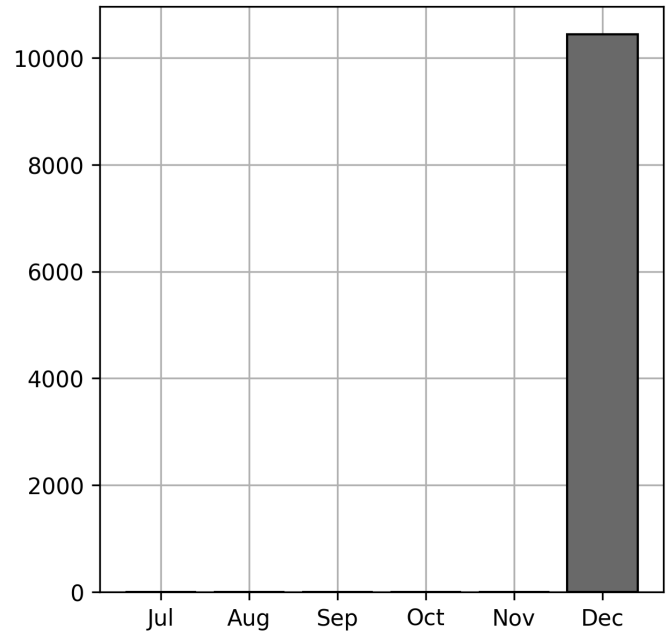

Daily Unique Assets Breakdown

Current Usage

Mounted Chassis ID	4626
International Intermodal Vertical ID	4267
International Intermodal Horizontal ID	693
Bare Chassis ID	517
Vendor Container Vertical ID	203
Vendor Container Horizontal ID	123
Unknown Chassis ID	5
Mounted Unknown Chassis ID	3
Unknown Container ID	1
Total Daily Unique Assets:	10438

Historical Usage

Status Codes:

Daily Usage

Date	Daily Transactions	Daily Unique Assets
2022-12-15	1	1
2022-12-16	1008	829
2022-12-19	882	815
2022-12-20	946	807
2022-12-21	268	237
2022-12-22	2889	2586
2022-12-23	1392	1281
2022-12-24	669	622
2022-12-29	1826	1588
2022-12-30	1876	1672

Total

10 Day(s)	11757 Transaction(s)	10438 Unique Asset(s)
-----------	----------------------	-----------------------