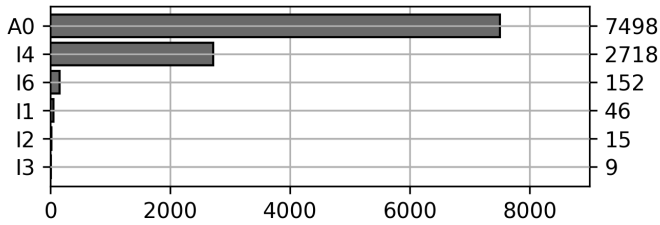

Daily Unique Assets Breakdown

Current Usage

Mounted Chassis ID	4626
International Intermodal Vertical ID	4267
International Intermodal Horizontal ID	693
Bare Chassis ID	517
Vendor Container Vertical ID	203
Vendor Container Horizontal ID	123
Unknown Chassis ID	5
Mounted Unknown Chassis ID	3
Unknown Container ID	1
Total Daily Unique Assets:	10438

Historical Usage

Status Codes:

Daily Usage

Date	Daily Transactions	Daily Unique Assets
2022-12-15	1	1
2022-12-16	1008	829
2022-12-19	882	815
2022-12-20	946	807
2022-12-21	268	237
2022-12-22	2889	2586
2022-12-23	1392	1281
2022-12-24	669	622
2022-12-29	1826	1588
2022-12-30	1876	1672