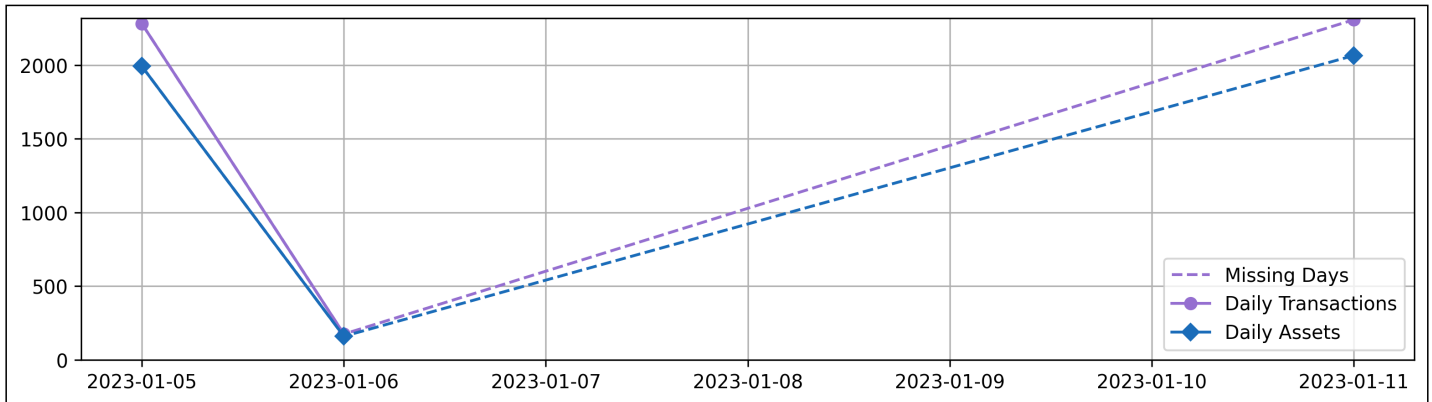

Daily Unique Assets Breakdown

Current Usage

Mounted Chassis ID	1797
Vendor Container Vertical ID	1656
Bare Chassis ID	529
Vendor Container Horizontal ID	217
International Intermodal Vertical ID	15
Unknown Container ID	2
Mounted Unknown Chassis ID	1
Total Daily Unique Assets:	4217

Status Codes:

Historical Usage

Daily Usage

Date	Daily Transactions	Daily Unique Assets
2023-01-05	2281	1992
2023-01-06	175	160
2023-01-11	2308	2065

Total

3 Day(s)	4764 Transaction(s)	4217 Unique Asset(s)
----------	---------------------	----------------------