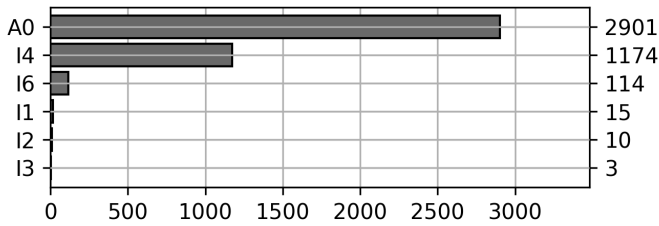

Daily Unique Assets Breakdown

Current Usage

Mounted Chassis ID	1797
Vendor Container Vertical ID	1656
Bare Chassis ID	529
Vendor Container Horizontal ID	217
International Intermodal Vertical ID	15
Unknown Container ID	2
Mounted Unknown Chassis ID	1
Total Daily Unique Assets:	4217

Status Codes:

Historical Usage

Daily Usage

Date	Daily Transactions	Daily Unique Assets
2023-01-05	2281	1992
2023-01-06	175	160
2023-01-11	2308	2065

Total

3 Day(s)	4764 Transaction(s)	4217 Unique Asset(s)
----------	---------------------	----------------------