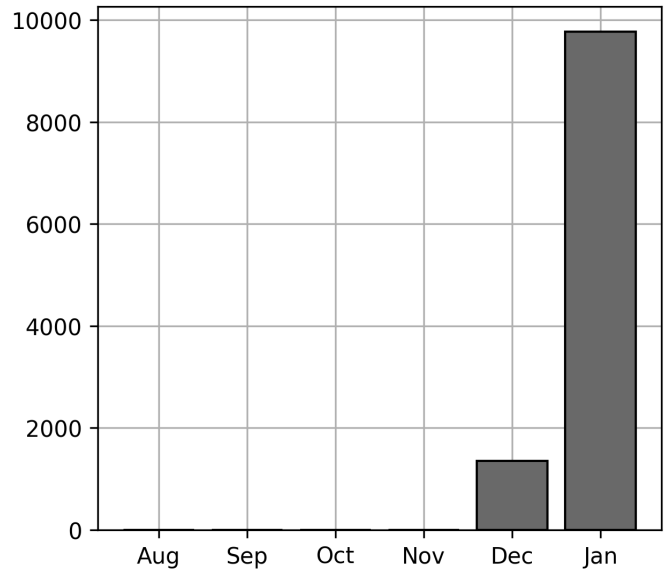

Daily Unique Assets Breakdown

Current Usage

Mounted Chassis ID	1797
Vendor Container Vertical ID	1656
Bare Chassis ID	529
Vendor Container Horizontal ID	217
International Intermodal Vertical ID	15
Unknown Container ID	2
Mounted Unknown Chassis ID	1
Total Daily Unique Assets:	4217

Status Codes:

Historical Usage

Daily Usage

Date	Daily Transactions	Daily Unique Assets
2023-01-05	2281	1992
2023-01-06	175	160
2023-01-11	2308	2065

Total

3 Day(s)	4764 Transaction(s)	4217 Unique Asset(s)
----------	---------------------	----------------------

Transactions Breakdown

Transactions Done

Mounted Chassis ID	1830
Vendor Container Vertical ID	1707
Bare Chassis ID	552
Vendor Container Horizontal ID	300
Mounted Unknown Chassis ID	180
Bare Unknown Chassis ID	97
Unknown Container ID	83
International Intermodal Vertical ID	15
Total Transactions:	4764