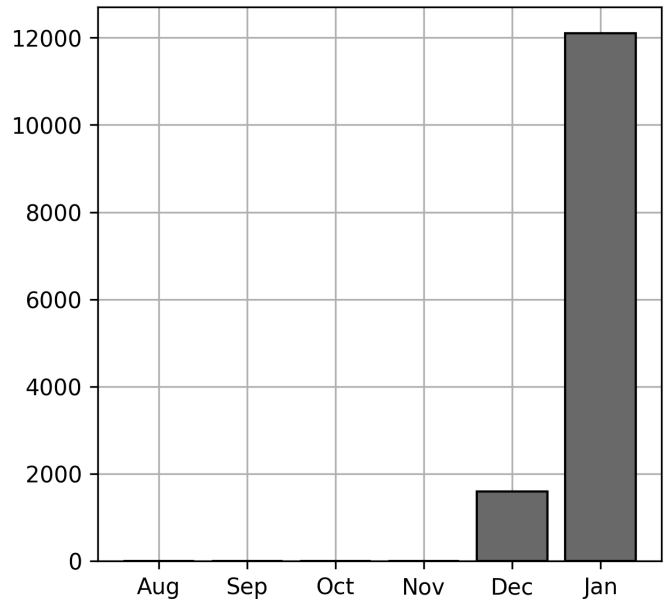

Transactions Breakdown

Transactions Done

Mounted Chassis ID	1830
Vendor Container Vertical ID	1707
Bare Chassis ID	552
Vendor Container Horizontal ID	300
Mounted Unknown Chassis ID	180
Bare Unknown Chassis ID	97
Unknown Container ID	83
International Intermodal Vertical ID	15
Total Transactions:	4764

Status Codes:

Historical Usage

Yearly Usage