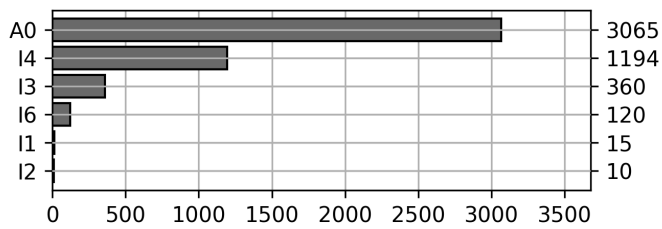

Daily Unique Assets Breakdown

Current Usage

Mounted Chassis ID	1797
Vendor Container Vertical ID	1656
Bare Chassis ID	529
Vendor Container Horizontal ID	217
International Intermodal Vertical ID	15
Unknown Container ID	2
Mounted Unknown Chassis ID	1
Total Daily Unique Assets:	4217

Status Codes:

Historical Usage

Daily Usage

Date	Daily Transactions	Daily Unique Assets
2023-01-05	2281	1992
2023-01-06	175	160
2023-01-11	2308	2065

Total

3 Day(s)	4764 Transaction(s)	4217 Unique Asset(s)
----------	---------------------	----------------------

Transactions Breakdown

Transactions Done

Mounted Chassis ID	1830
Vendor Container Vertical ID	1707
Bare Chassis ID	552
Vendor Container Horizontal ID	300
Mounted Unknown Chassis ID	180
Bare Unknown Chassis ID	97
Unknown Container ID	83
International Intermodal Vertical ID	15
Total Transactions:	4764

Status Codes:

Historical Usage

Yearly Usage