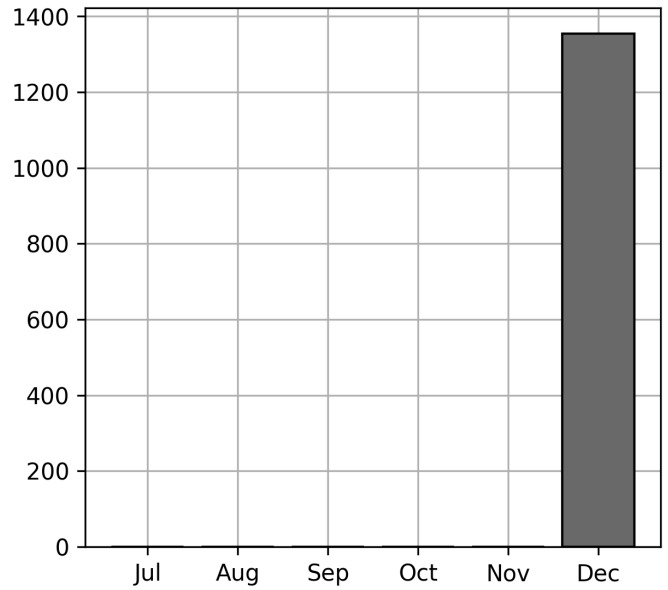

Daily Unique Assets Breakdown

Current Usage

Mounted Chassis ID	514
Vendor Container Vertical ID	322
Bare Chassis ID	282
Vendor Container Horizontal ID	166
International Intermodal Vertical ID	51
International Intermodal Horizontal ID	18
Unknown Chassis ID	1

Total Daily Unique Assets: 1354

Status Codes:

Historical Usage

Daily Usage

Date	Daily Transactions	Daily Unique Assets
2022-12-15	1597	1354

Total		
1 Day(s)	1597 Transaction(s)	1354 Unique Asset(s)