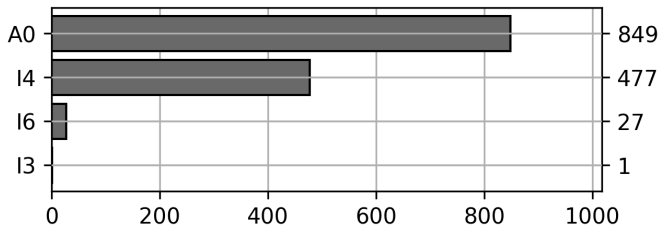

Daily Unique Assets Breakdown

Current Usage

Mounted Chassis ID	514
Vendor Container Vertical ID	322
Bare Chassis ID	282
Vendor Container Horizontal ID	166
International Intermodal Vertical ID	51
International Intermodal Horizontal ID	18
Unknown Chassis ID	1

Total Daily Unique Assets: 1354

Status Codes: