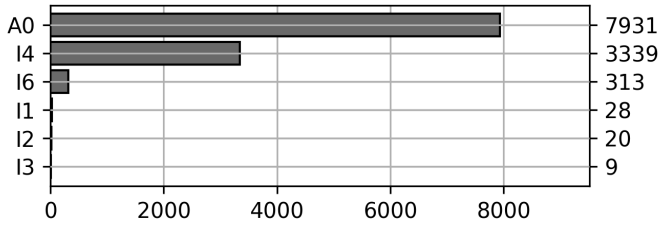

Daily Unique Assets Breakdown

Current Usage

Mounted Chassis ID	4818
Vendor Container Vertical ID	2412
International Intermodal Vertical ID	1834
Bare Chassis ID	1328
Vendor Container Horizontal ID	669
International Intermodal Horizontal ID	570
Mounted Unknown Chassis ID	4
Unknown Container ID	3
Unknown Chassis ID	1
Bare Unknown Chassis ID	1

Total Daily Unique Assets: 11640

Status Codes:

Historical Usage

Daily Usage

Date	Daily Transactions	Daily Unique Assets
2022-12-15	1597	1354
2023-01-05	2281	1992
2023-01-06	175	160
2023-01-11	2308	2065
2023-01-18	5359	4182
2023-01-20	163	159
2023-01-25	351	278
2023-01-26	1467	941
2023-02-02	575	509