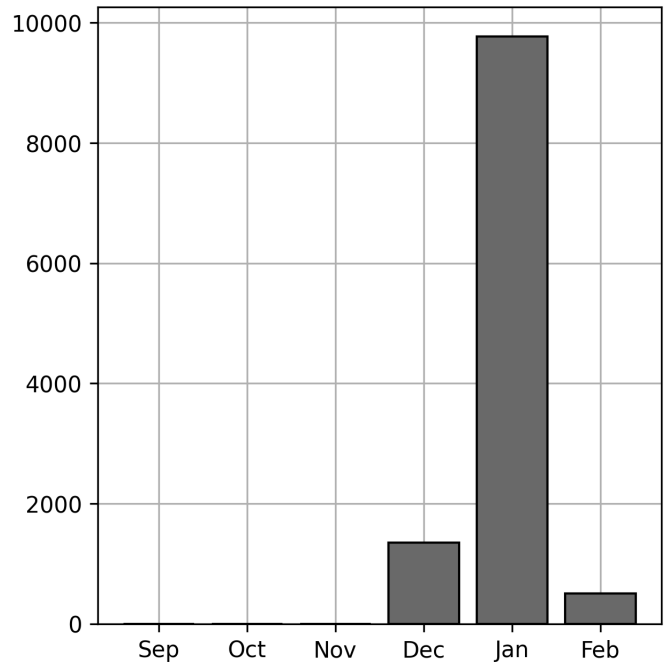

Daily Unique Assets Breakdown

Current Usage

Mounted Chassis ID	4818
Vendor Container Vertical ID	2412
International Intermodal Vertical ID	1834
Bare Chassis ID	1328
Vendor Container Horizontal ID	669
International Intermodal Horizontal ID	570
Mounted Unknown Chassis ID	4
Unknown Container ID	3
Unknown Chassis ID	1
Bare Unknown Chassis ID	1

Total Daily Unique Assets: 11640

Status Codes:

Historical Usage

Daily Usage

Date	Daily Transactions	Daily Unique Assets
2022-12-15	1597	1354
2023-01-05	2281	1992
2023-01-06	175	160
2023-01-11	2308	2065
2023-01-18	5359	4182
2023-01-20	163	159
2023-01-25	351	278
2023-01-26	1467	941
2023-02-02	575	509

Total

9 Day(s)	14276 Transaction(s)	11640 Unique Asset(s)
----------	----------------------	-----------------------