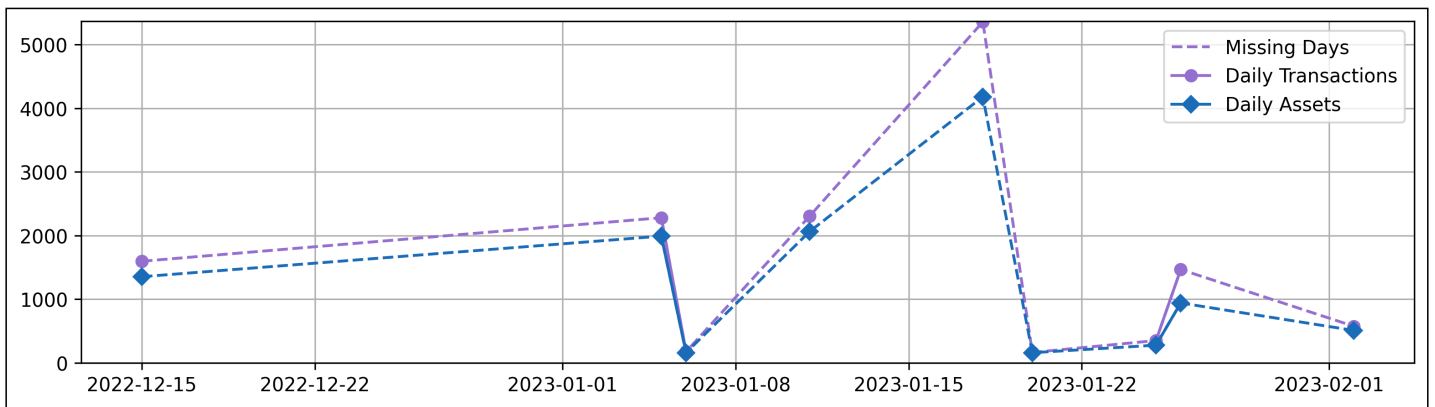

Total Daily Unique Assets: 11640

Status Codes:

Historical Usage

Daily Usage

Date	Daily Transactions	Daily Unique Assets
2022-12-15	1597	1354
2023-01-05	2281	1992
2023-01-06	175	160
2023-01-11	2308	2065
2023-01-18	5359	4182
2023-01-20	163	159
2023-01-25	351	278
2023-01-26	1467	941
2023-02-02	575	509