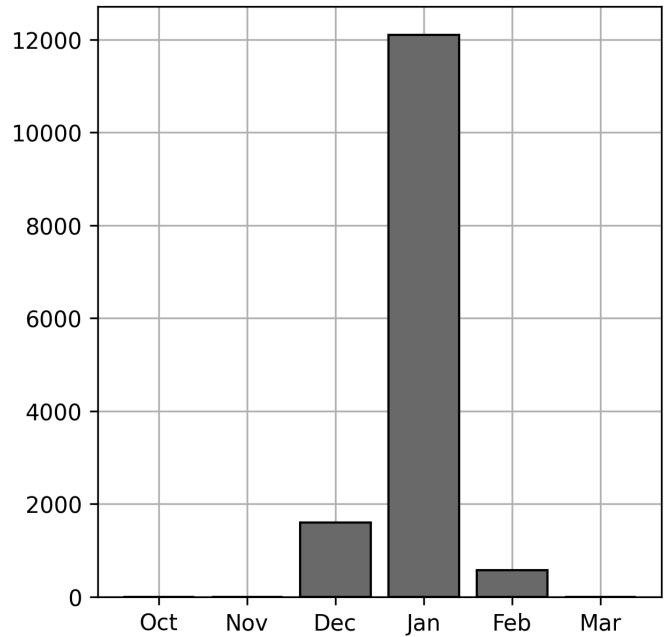

Historical Usage