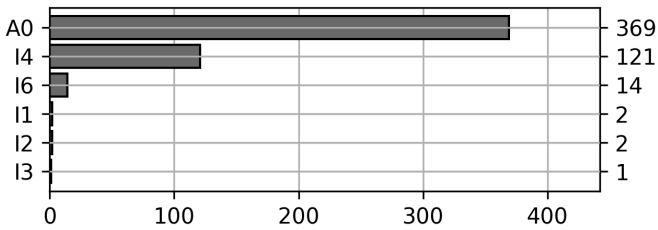

Daily Unique Assets Breakdown

Current Usage

Mounted Chassis ID	228
International Intermodal Horizontal ID	140
International Intermodal Vertical ID	85
Bare Chassis ID	43
Vendor Container Horizontal ID	7
Vendor Container Vertical ID	5
Mounted Unknown Chassis ID	1
Total Daily Unique Assets:	509

Status Codes: