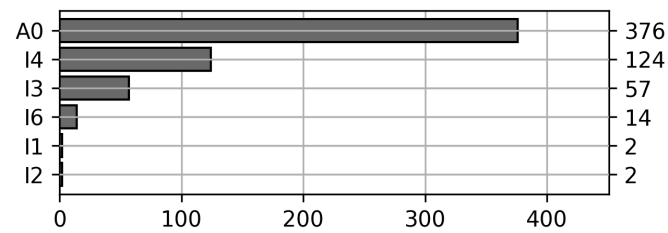

Transactions Breakdown

Transactions Done

Mounted Chassis ID	233
International Intermodal Horizontal ID	145
International Intermodal Vertical ID	85
Bare Chassis ID	43
Mounted Unknown Chassis ID	27
Unknown Container ID	23
Bare Unknown Chassis ID	7
Vendor Container Horizontal ID	7
Vendor Container Vertical ID	5
Total Transactions:	575

Status Codes: