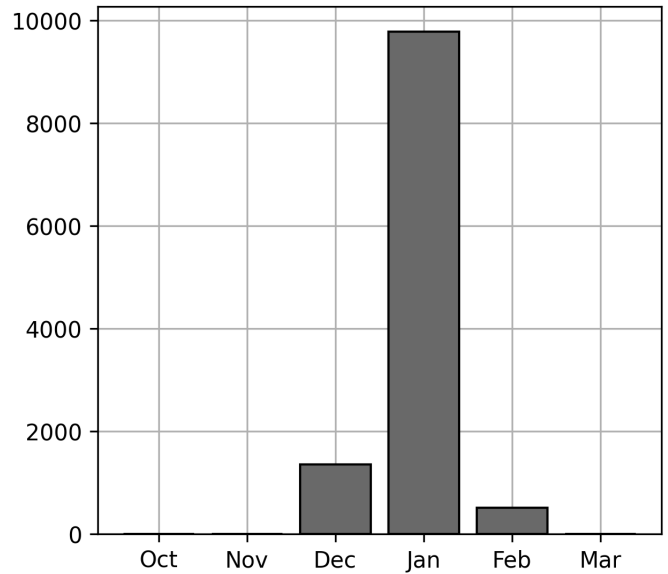

Historical Usage