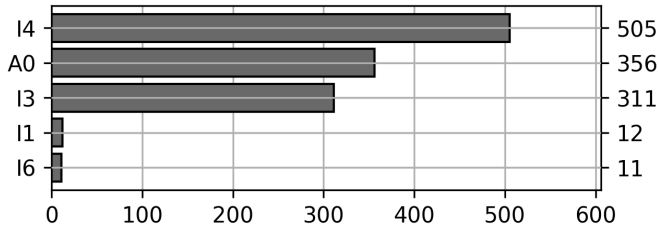

Transactions Breakdown

Transactions Done

Bare Chassis ID	387
Mounted Chassis ID	378
Unknown Container ID	289
International Intermodal Vertical ID	115
Mounted Unknown Chassis ID	22
International Intermodal Horizontal ID	4
Total Transactions:	1195

Status Codes: