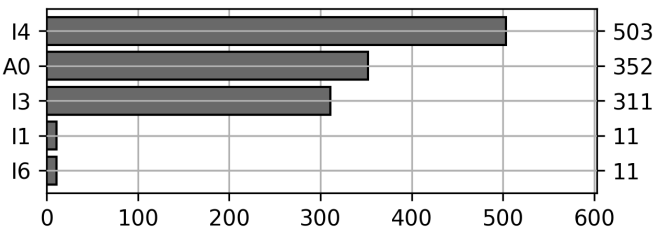

Daily Unique Assets Breakdown

Current Usage

Bare Chassis ID	383
Mounted Chassis ID	378
Unknown Container ID	289
International Intermodal Vertical ID	112
Mounted Unknown Chassis ID	22
International Intermodal Horizontal ID	4
Total Daily Unique Assets:	1188

Status Codes: