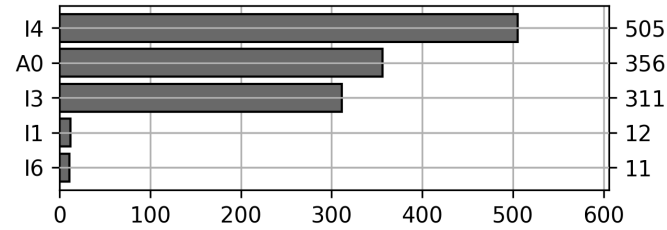

Transactions Breakdown

Transactions Done

Bare Chassis ID	387
Mounted Chassis ID	378
Unknown Container ID	289
International Intermodal Vertical ID	115
Mounted Unknown Chassis ID	22
International Intermodal Horizontal ID	4
Total Transactions:	1195

Status Codes: