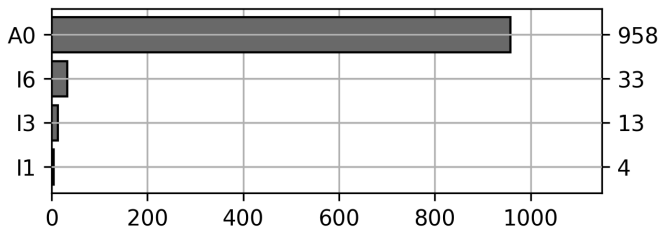

Daily Unique Assets Breakdown

Current Usage

International Intermodal Vertical ID	832
International Intermodal Horizontal ID	84
Mounted Chassis ID	45
Bare Chassis ID	34
Mounted Unknown Chassis ID	12
Unknown Container ID	1
Total Daily Unique Assets:	1008

Status Codes: