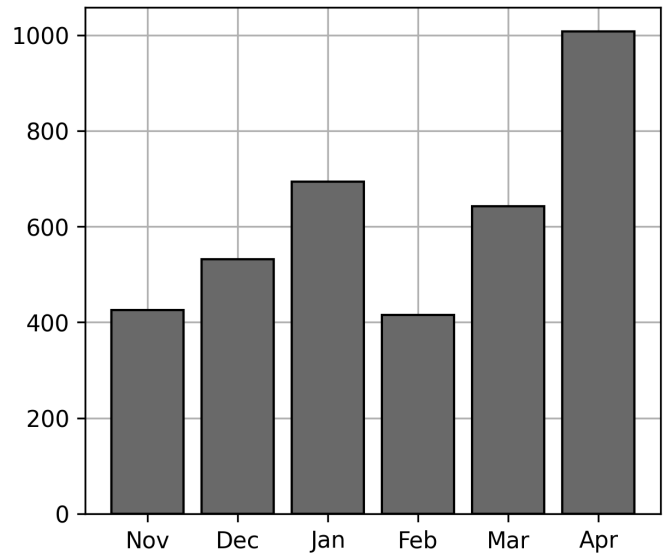

Historical Usage