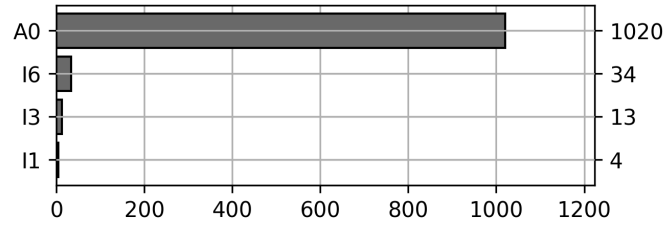

Transactions Breakdown

Transactions Done

International Intermodal Vertical ID	883
International Intermodal Horizontal ID	95
Mounted Chassis ID	45
Bare Chassis ID	35
Mounted Unknown Chassis ID	12
Unknown Container ID	1

Total Transactions: **1071**

Status Codes: