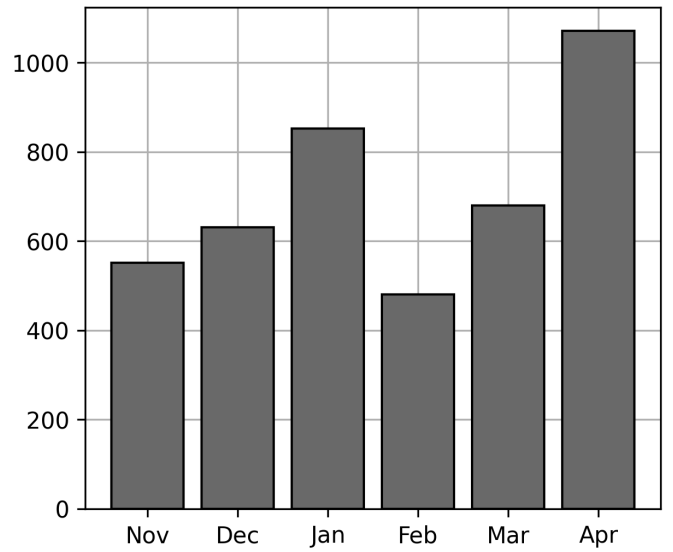

## Transactions Breakdown

### Transactions Done

International Intermodal Vertical ID	883
International Intermodal Horizontal ID	95
Mounted Chassis ID	45
Bare Chassis ID	35
Mounted Unknown Chassis ID	12
Unknown Container ID	1

**Total Transactions:** **1071**

### Status Codes:

### Yearly Usage