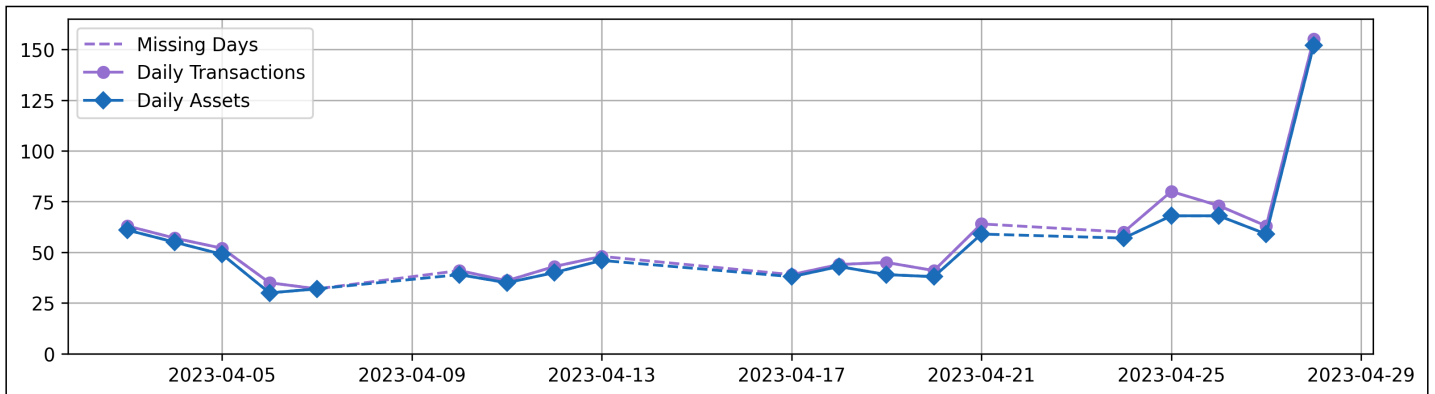

Daily Usage

Date	Daily Transactions	Daily Unique Assets
2023-04-03	63	61
2023-04-04	57	55
2023-04-05	52	49
2023-04-06	35	30
2023-04-07	32	32
2023-04-10	41	39
2023-04-11	36	35
2023-04-12	43	40
2023-04-13	48	46
2023-04-17	39	38
2023-04-18	44	43
2023-04-19	45	39
2023-04-20	41	38
2023-04-21	64	59
2023-04-24	60	57