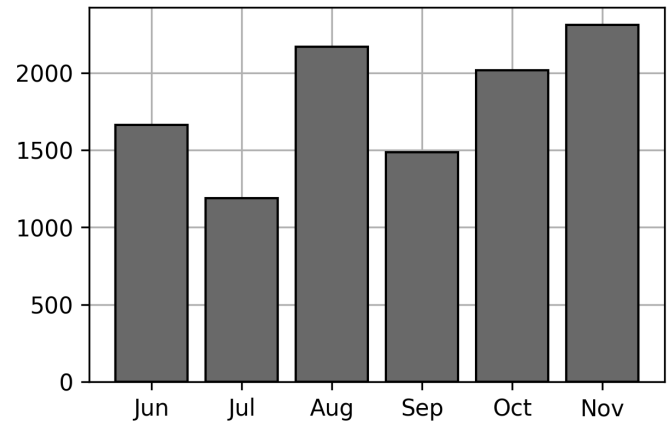

Daily Unique Assets Breakdown

Current Usage

International Intermodal Vertical ID	2114
International Intermodal Horizontal ID	195
Total Daily Unique Assets:	2309

Status Codes:

Historical Usage

Daily Usage

Date	Daily Transactions	Daily Unique Assets
2023-11-01	88	88
2023-11-02	95	95
2023-11-03	107	102
2023-11-06	125	125
2023-11-07	112	110
2023-11-08	123	123
2023-11-09	140	129
2023-11-10	129	129
2023-11-13	160	159
2023-11-14	150	150
2023-11-15	141	139
2023-11-16	124	124
2023-11-17	107	102
2023-11-20	111	111
2023-11-21	93	93
2023-11-22	81	81
2023-11-24	103	100
2023-11-27	84	79
2023-11-28	86	85

2023-11-29	92	90
2023-11-30	95	95

Total

21 Day(s)	2346 Transaction(s)	2309 Unique Asset(s)
-----------	---------------------	----------------------