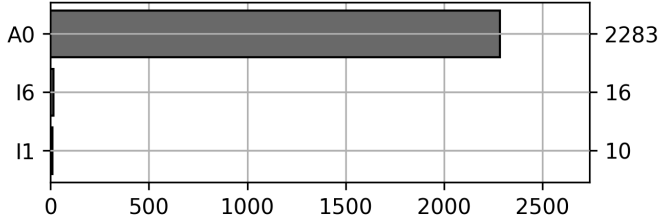

Daily Unique Assets Breakdown

Current Usage

International Intermodal Vertical ID	2114
International Intermodal Horizontal ID	195
Total Daily Unique Assets:	2309

Status Codes:

Historical Usage

Daily Usage

Date	Daily Transactions	Daily Unique Assets
2023-11-01	88	88
2023-11-02	95	95
2023-11-03	107	102
2023-11-06	125	125
2023-11-07	112	110
2023-11-08	123	123
2023-11-09	140	129
2023-11-10	129	129
2023-11-13	160	159
2023-11-14	150	150
2023-11-15	141	139
2023-11-16	124	124
2023-11-17	107	102
2023-11-20	111	111
2023-11-21	93	93
2023-11-22	81	81
2023-11-24	103	100
2023-11-27	84	79
2023-11-28	86	85