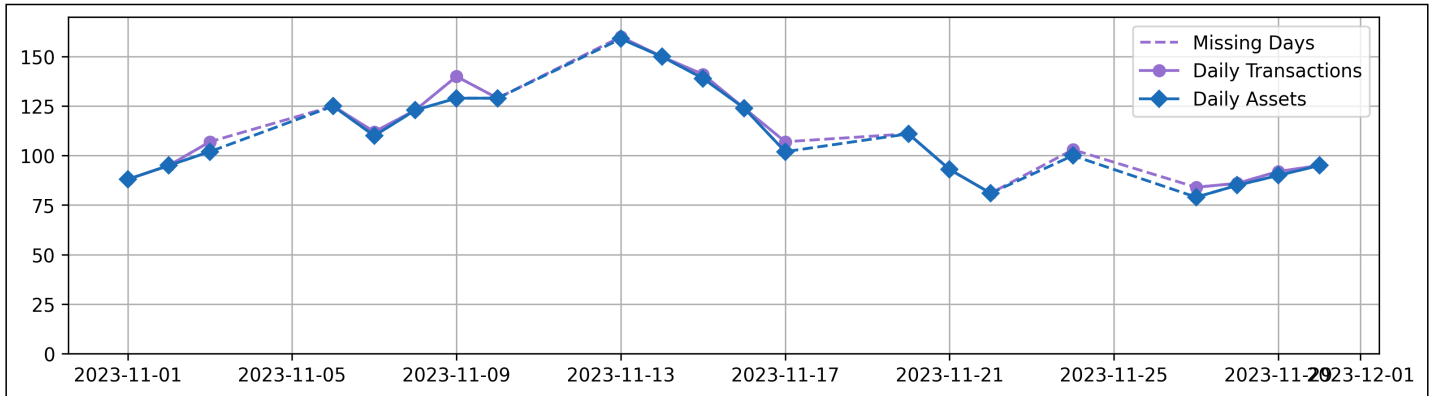

Daily Unique Assets Breakdown

Current Usage

International Intermodal Vertical ID	2114
International Intermodal Horizontal ID	195
Total Daily Unique Assets:	2309

Status Codes:

Historical Usage

Daily Usage

Date	Daily Transactions	Daily Unique Assets
2023-11-01	88	88
2023-11-02	95	95
2023-11-03	107	102
2023-11-06	125	125
2023-11-07	112	110
2023-11-08	123	123
2023-11-09	140	129
2023-11-10	129	129
2023-11-13	160	159
2023-11-14	150	150
2023-11-15	141	139
2023-11-16	124	124
2023-11-17	107	102
2023-11-20	111	111
2023-11-21	93	93
2023-11-22	81	81
2023-11-24	103	100
2023-11-27	84	79
2023-11-28	86	85

2023-11-29	92	90
2023-11-30	95	95

Total

21 Day(s)	2346 Transaction(s)	2309 Unique Asset(s)
-----------	---------------------	----------------------