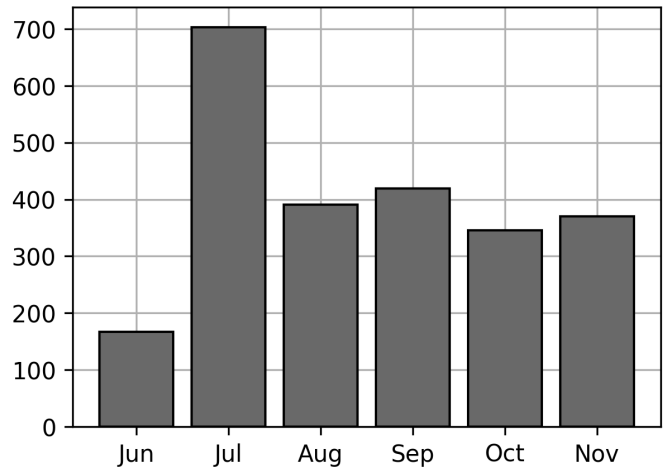

Daily Unique Assets Breakdown

Current Usage

Vendor Container Horizontal ID	346
Vendor Container Vertical ID	23
International Intermodal Horizontal ID	1
Total Daily Unique Assets:	370

Status Codes:

Historical Usage

Daily Usage

Date	Daily Transactions	Daily Unique Assets
2023-11-01	25	23
2023-11-02	18	14
2023-11-03	34	28
2023-11-04	7	6
2023-11-05	5	5
2023-11-06	20	18
2023-11-07	26	19
2023-11-08	32	21
2023-11-09	32	25
2023-11-10	27	21
2023-11-11	17	17
2023-11-12	4	3
2023-11-13	17	14
2023-11-14	31	29
2023-11-15	34	24
2023-11-16	19	15
2023-11-17	17	13

2023-11-18	5	3
2023-11-19	6	5
2023-11-20	10	7
2023-11-21	24	19
2023-11-22	9	9
2023-11-23	1	1
2023-11-24	13	12
2023-11-25	5	5
2023-11-29	2	2
2023-11-30	14	12

Total

27 Day(s)	454 Transaction(s)	370 Unique Asset(s)
-----------	--------------------	---------------------