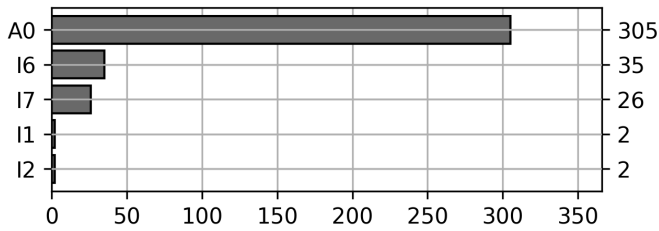

Daily Unique Assets Breakdown

Current Usage

Vendor Container Horizontal ID	346
Vendor Container Vertical ID	23
International Intermodal Horizontal ID	1
Total Daily Unique Assets:	370

Status Codes:

Historical Usage

Daily Usage

Date	Daily Transactions	Daily Unique Assets
2023-11-01	25	23
2023-11-02	18	14
2023-11-03	34	28
2023-11-04	7	6
2023-11-05	5	5
2023-11-06	20	18
2023-11-07	26	19
2023-11-08	32	21
2023-11-09	32	25
2023-11-10	27	21
2023-11-11	17	17
2023-11-12	4	3
2023-11-13	17	14
2023-11-14	31	29
2023-11-15	34	24
2023-11-16	19	15
2023-11-17	17	13