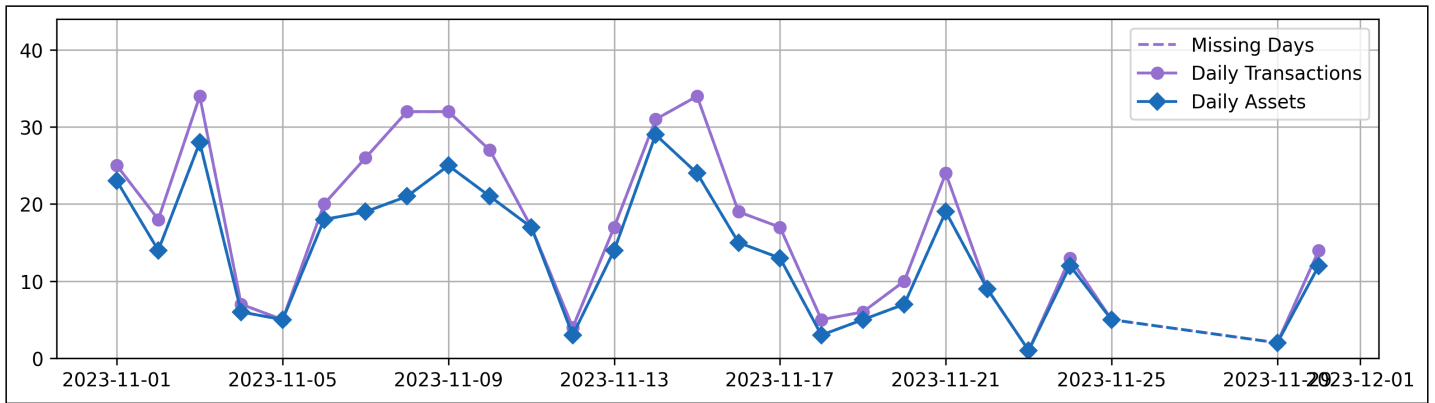

Daily Unique Assets Breakdown

Current Usage

Vendor Container Horizontal ID	346
Vendor Container Vertical ID	23
International Intermodal Horizontal ID	1
Total Daily Unique Assets:	370

Status Codes:

Historical Usage

Daily Usage

Date	Daily Transactions	Daily Unique Assets
2023-11-01	25	23
2023-11-02	18	14
2023-11-03	34	28
2023-11-04	7	6
2023-11-05	5	5
2023-11-06	20	18
2023-11-07	26	19
2023-11-08	32	21
2023-11-09	32	25
2023-11-10	27	21
2023-11-11	17	17
2023-11-12	4	3
2023-11-13	17	14
2023-11-14	31	29
2023-11-15	34	24
2023-11-16	19	15
2023-11-17	17	13

2023-11-18	5	3
2023-11-19	6	5
2023-11-20	10	7
2023-11-21	24	19
2023-11-22	9	9
2023-11-23	1	1
2023-11-24	13	12
2023-11-25	5	5
2023-11-29	2	2
2023-11-30	14	12

Total

27 Day(s)	454 Transaction(s)	370 Unique Asset(s)
-----------	--------------------	---------------------