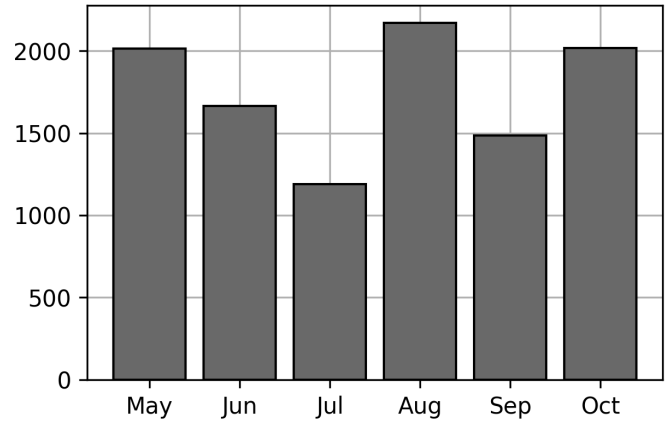

Daily Unique Assets Breakdown

Current Usage

International Intermodal Vertical ID	1865
International Intermodal Horizontal ID	152
Total Daily Unique Assets:	2017

Status Codes:

Historical Usage

Daily Usage

Date	Daily Transactions	Daily Unique Assets
2023-10-02	61	61
2023-10-03	65	64
2023-10-04	62	62
2023-10-05	81	81
2023-10-06	78	78
2023-10-09	96	96
2023-10-10	81	81
2023-10-11	93	93
2023-10-12	90	89
2023-10-13	120	115
2023-10-16	79	79
2023-10-17	80	79
2023-10-18	65	65
2023-10-19	90	90
2023-10-20	110	109
2023-10-23	137	134
2023-10-24	127	126
2023-10-25	126	126
2023-10-26	102	102

2023-10-27	92	90
2023-10-30	97	97
2023-10-31	100	100

Total

22 Day(s)	2032 Transaction(s)	2017 Unique Asset(s)
-----------	---------------------	----------------------

Transactions Breakdown

Transactions Done

International Intermodal Vertical ID	1879
International Intermodal Horizontal ID	153
Total Transactions:	2032

Status Codes:

Historical Usage

Yearly Usage