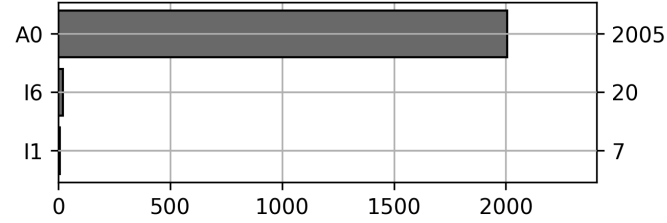

Transactions Breakdown

Transactions Done

International Intermodal Vertical ID	1879
International Intermodal Horizontal ID	153
Total Transactions:	2032

Status Codes: