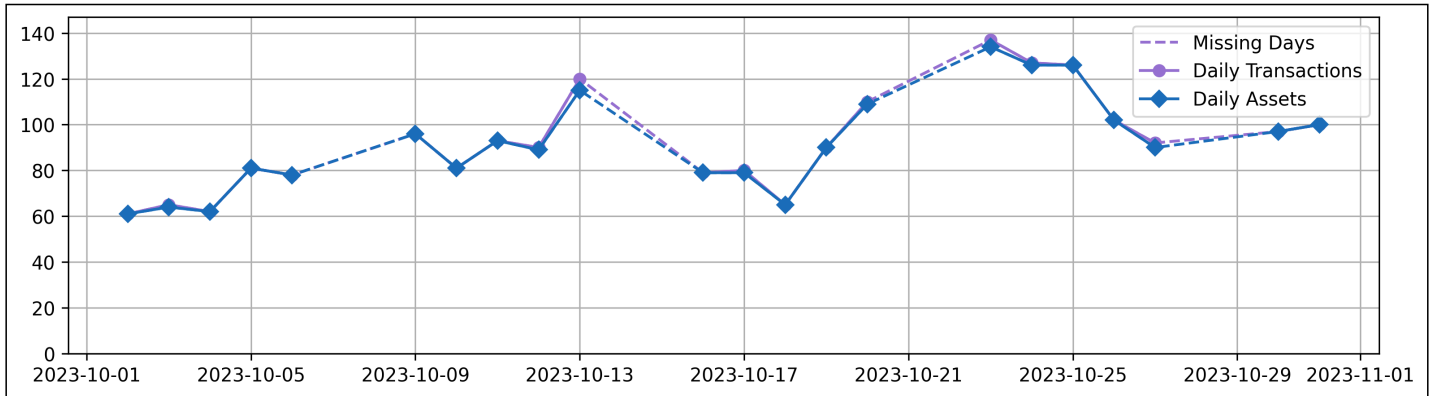

Daily Unique Assets Breakdown

Current Usage

International Intermodal Vertical ID	1865
International Intermodal Horizontal ID	152
Total Daily Unique Assets:	2017

Status Codes:

Historical Usage

Daily Usage

Date	Daily Transactions	Daily Unique Assets
2023-10-02	61	61
2023-10-03	65	64
2023-10-04	62	62
2023-10-05	81	81
2023-10-06	78	78
2023-10-09	96	96
2023-10-10	81	81
2023-10-11	93	93
2023-10-12	90	89
2023-10-13	120	115
2023-10-16	79	79
2023-10-17	80	79
2023-10-18	65	65
2023-10-19	90	90
2023-10-20	110	109
2023-10-23	137	134
2023-10-24	127	126
2023-10-25	126	126
2023-10-26	102	102

2023-10-27	92	90
2023-10-30	97	97
2023-10-31	100	100

Total

22 Day(s)	2032 Transaction(s)	2017 Unique Asset(s)
-----------	---------------------	----------------------

Transactions Breakdown

Transactions Done

International Intermodal Vertical ID	1879
International Intermodal Horizontal ID	153
Total Transactions:	2032

Status Codes:

Historical Usage

Yearly Usage