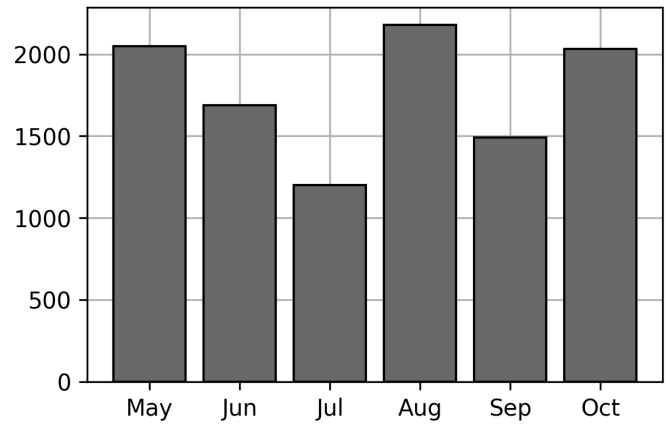

Daily Unique Assets Breakdown

Current Usage

International Intermodal Vertical ID	1865
International Intermodal Horizontal ID	152
Total Daily Unique Assets:	2017

Status Codes:

Historical Usage

Daily Usage

Date	Daily Transactions	Daily Unique Assets
2023-10-02	61	61
2023-10-03	65	64
2023-10-04	62	62
2023-10-05	81	81
2023-10-06	78	78
2023-10-09	96	96
2023-10-10	81	81
2023-10-11	93	93
2023-10-12	90	89
2023-10-13	120	115
2023-10-16	79	79
2023-10-17	80	79
2023-10-18	65	65
2023-10-19	90	90
2023-10-20	110	109
2023-10-23	137	134
2023-10-24	127	126
2023-10-25	126	126
2023-10-26	102	102

2023-10-27	92	90
2023-10-30	97	97
2023-10-31	100	100

Total

22 Day(s)	2032 Transaction(s)	2017 Unique Asset(s)
-----------	---------------------	----------------------

Transactions Breakdown

Transactions Done

International Intermodal Vertical ID	1879
International Intermodal Horizontal ID	153
Total Transactions:	2032

Status Codes:

Historical Usage

Yearly Usage