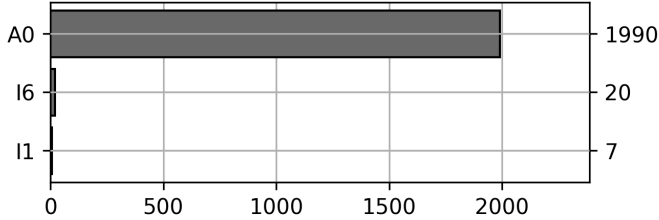

Daily Unique Assets Breakdown

Current Usage

International Intermodal Vertical ID	1865
International Intermodal Horizontal ID	152
Total Daily Unique Assets:	2017

Status Codes:

Historical Usage

Daily Usage

Date	Daily Transactions	Daily Unique Assets
2023-10-02	61	61
2023-10-03	65	64
2023-10-04	62	62
2023-10-05	81	81
2023-10-06	78	78
2023-10-09	96	96
2023-10-10	81	81
2023-10-11	93	93
2023-10-12	90	89
2023-10-13	120	115
2023-10-16	79	79
2023-10-17	80	79
2023-10-18	65	65
2023-10-19	90	90
2023-10-20	110	109
2023-10-23	137	134
2023-10-24	127	126
2023-10-25	126	126
2023-10-26	102	102

2023-10-27	92	90
2023-10-30	97	97
2023-10-31	100	100

Total

22 Day(s)	2032 Transaction(s)	2017 Unique Asset(s)
-----------	---------------------	----------------------

Transactions Breakdown

Transactions Done