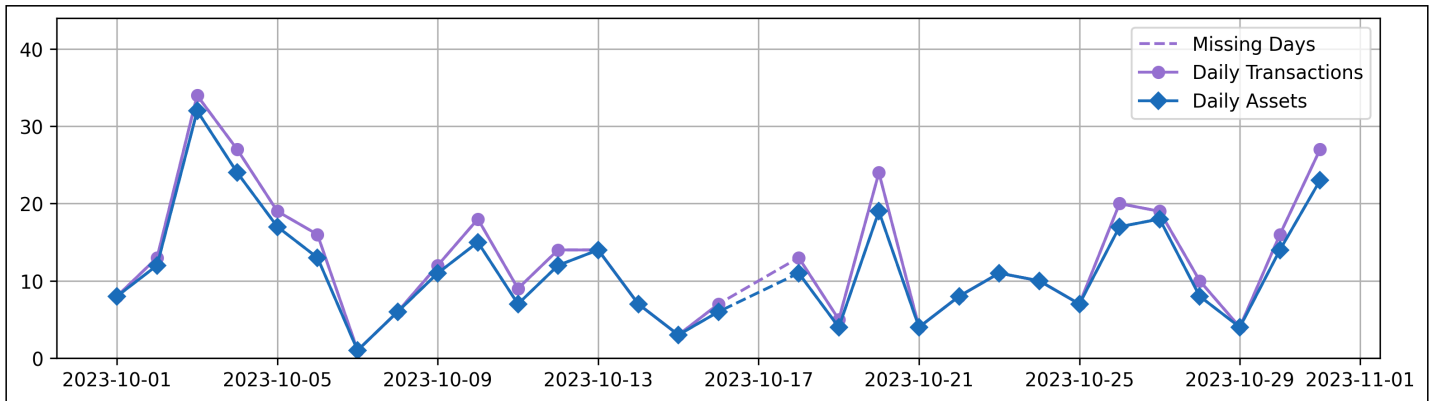

Daily Unique Assets Breakdown

Current Usage

Vendor Container Horizontal ID	332
Vendor Container Vertical ID	14
Total Daily Unique Assets:	346

Status Codes:

Historical Usage

Daily Usage

Date	Daily Transactions	Daily Unique Assets
2023-10-01	8	8
2023-10-02	13	12
2023-10-03	34	32
2023-10-04	27	24
2023-10-05	19	17
2023-10-06	16	13
2023-10-07	1	1
2023-10-08	6	6
2023-10-09	12	11
2023-10-10	18	15
2023-10-11	9	7
2023-10-12	14	12
2023-10-13	14	14
2023-10-14	7	7
2023-10-15	3	3
2023-10-16	7	6
2023-10-18	13	11
2023-10-19	5	4

2023-10-20	24	19
2023-10-21	4	4
2023-10-22	8	8
2023-10-23	11	11
2023-10-24	10	10
2023-10-25	7	7
2023-10-26	20	17
2023-10-27	19	18
2023-10-28	10	8
2023-10-29	4	4
2023-10-30	16	14
2023-10-31	27	23

Total

30 Day(s)	386 Transaction(s)	346 Unique Asset(s)
-----------	--------------------	---------------------