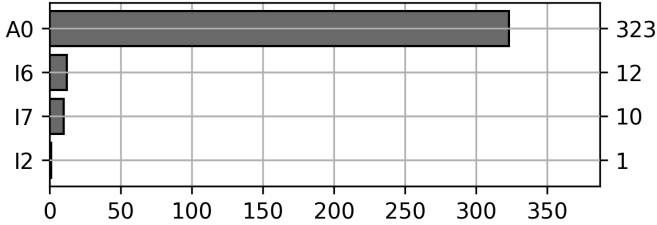

Daily Unique Assets Breakdown

Current Usage

Vendor Container Horizontal ID	332
Vendor Container Vertical ID	14
Total Daily Unique Assets:	346

Status Codes:

Historical Usage

Daily Usage

Date	Daily Transactions	Daily Unique Assets
2023-10-01	8	8
2023-10-02	13	12
2023-10-03	34	32
2023-10-04	27	24
2023-10-05	19	17
2023-10-06	16	13
2023-10-07	1	1
2023-10-08	6	6
2023-10-09	12	11
2023-10-10	18	15
2023-10-11	9	7
2023-10-12	14	12
2023-10-13	14	14
2023-10-14	7	7
2023-10-15	3	3
2023-10-16	7	6
2023-10-18	13	11
2023-10-19	5	4