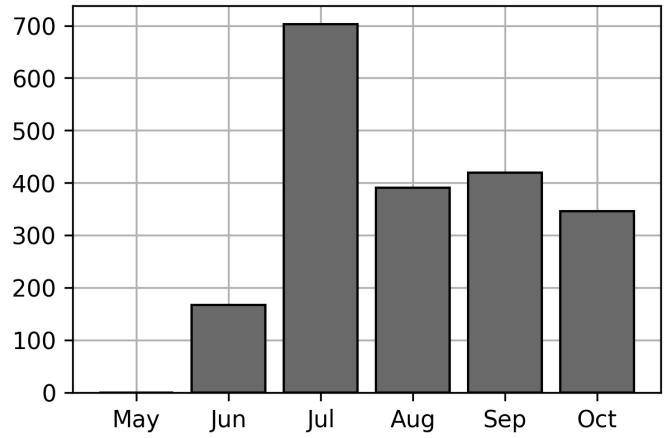

Daily Unique Assets Breakdown

Current Usage

Vendor Container Horizontal ID	332
Vendor Container Vertical ID	14
Total Daily Unique Assets:	346

Status Codes:

Historical Usage

Daily Usage

Date	Daily Transactions	Daily Unique Assets
2023-10-01	8	8
2023-10-02	13	12
2023-10-03	34	32
2023-10-04	27	24
2023-10-05	19	17
2023-10-06	16	13
2023-10-07	1	1
2023-10-08	6	6
2023-10-09	12	11
2023-10-10	18	15
2023-10-11	9	7
2023-10-12	14	12
2023-10-13	14	14
2023-10-14	7	7
2023-10-15	3	3
2023-10-16	7	6
2023-10-18	13	11
2023-10-19	5	4

2023-10-20	24	19
2023-10-21	4	4
2023-10-22	8	8
2023-10-23	11	11
2023-10-24	10	10
2023-10-25	7	7
2023-10-26	20	17
2023-10-27	19	18
2023-10-28	10	8
2023-10-29	4	4
2023-10-30	16	14
2023-10-31	27	23

Total

30 Day(s)	386 Transaction(s)	346 Unique Asset(s)
-----------	--------------------	---------------------