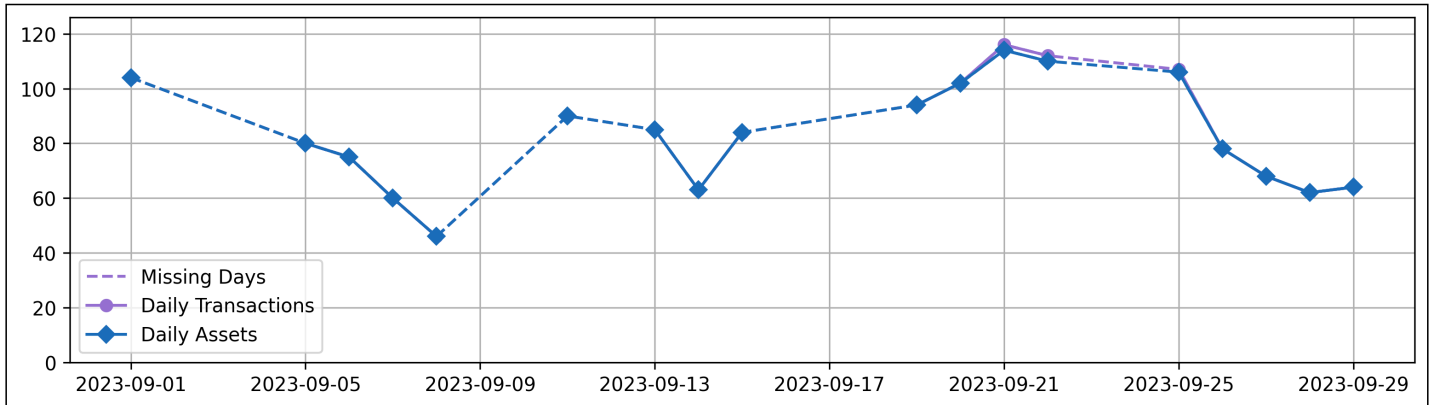

Daily Usage

Date	Daily Transactions	Daily Unique Assets
2023-09-01	104	104
2023-09-05	80	80
2023-09-06	75	75
2023-09-07	60	60
2023-09-08	46	46
2023-09-11	90	90
2023-09-13	85	85
2023-09-14	63	63
2023-09-15	84	84
2023-09-19	94	94
2023-09-20	102	102
2023-09-21	116	114
2023-09-22	112	110
2023-09-25	107	106
2023-09-26	78	78
2023-09-27	68	68
2023-09-28	62	62
2023-09-29	64	64