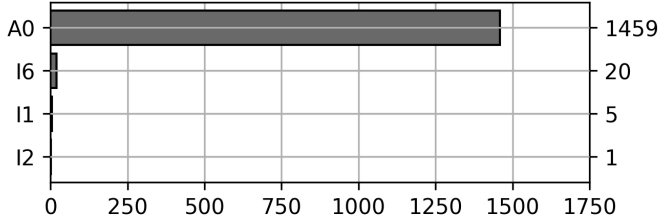

Daily Unique Assets Breakdown

Current Usage

International Intermodal Vertical ID	1370
International Intermodal Horizontal ID	115
Total Daily Unique Assets:	1485

Status Codes: