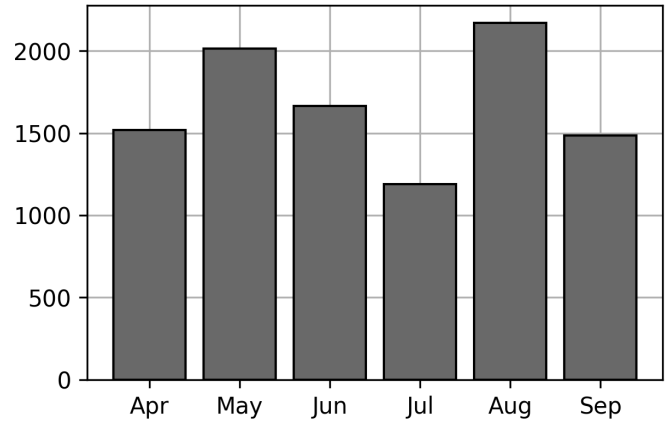

Historical Usage