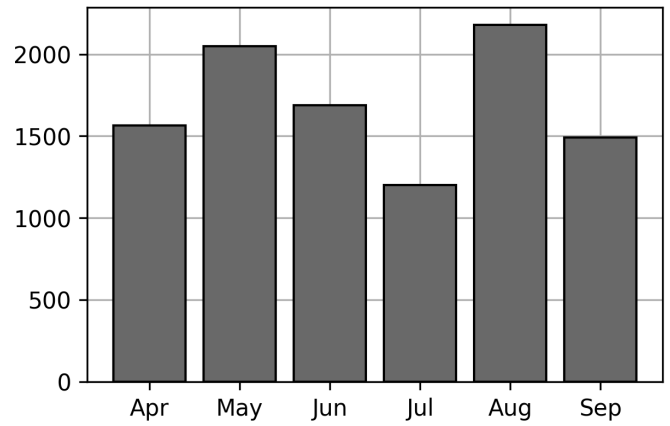

Historical Usage