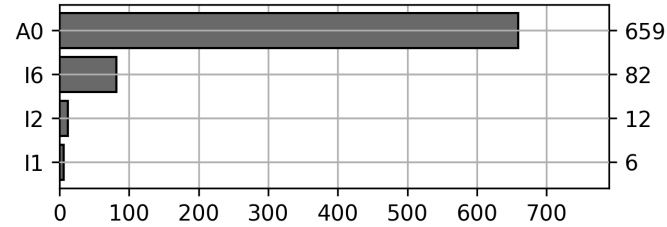

Daily Unique Assets Breakdown

Current Usage

International Intermodal Vertical ID	686
International Intermodal Horizontal ID	62
Total Daily Unique Assets:	748

Status Codes:

Historical Usage

Daily Usage

Date	Daily Transactions	Daily Unique Assets
2023-09-01	196	195
2023-09-05	134	131
2023-09-06	135	135
2023-09-07	94	93
2023-09-08	200	194

Total		
5 Day(s)	759 Transaction(s)	748 Unique Asset(s)

Transactions Breakdown

Transactions Done

International Intermodal Vertical ID	694
International Intermodal Horizontal ID	65
Total Transactions:	759

Status Codes:

Historical Usage

Yearly Usage