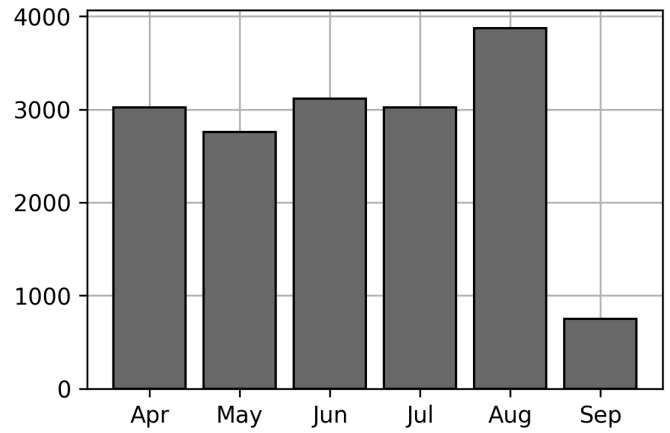

Daily Unique Assets Breakdown

Current Usage

International Intermodal Vertical ID	686
International Intermodal Horizontal ID	62
Total Daily Unique Assets:	748

Status Codes:

Historical Usage

Daily Usage

Date	Daily Transactions	Daily Unique Assets
2023-09-01	196	195
2023-09-05	134	131
2023-09-06	135	135
2023-09-07	94	93
2023-09-08	200	194

Total		
5 Day(s)	759 Transaction(s)	748 Unique Asset(s)

Transactions Breakdown

Transactions Done

International Intermodal Vertical ID	694
International Intermodal Horizontal ID	65
Total Transactions:	759

Status Codes:

Historical Usage

Yearly Usage