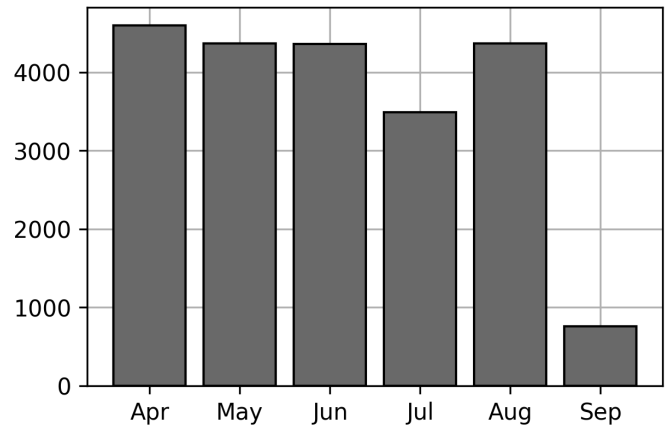

Daily Unique Assets Breakdown

Current Usage

International Intermodal Vertical ID	686
International Intermodal Horizontal ID	62
Total Daily Unique Assets:	748

Status Codes:

Historical Usage

Daily Usage

Date	Daily Transactions	Daily Unique Assets
2023-09-01	196	195
2023-09-05	134	131
2023-09-06	135	135
2023-09-07	94	93
2023-09-08	200	194

Total		
5 Day(s)	759 Transaction(s)	748 Unique Asset(s)

Transactions Breakdown

Transactions Done

International Intermodal Vertical ID	694
International Intermodal Horizontal ID	65
Total Transactions:	759

Status Codes:

Historical Usage

Yearly Usage