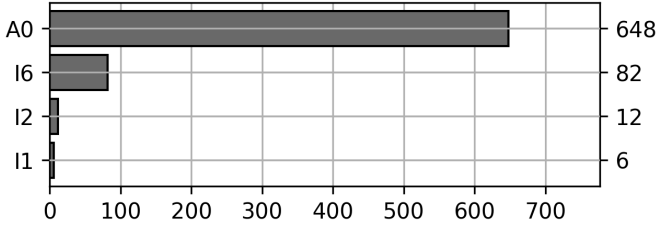

Daily Unique Assets Breakdown

Current Usage

International Intermodal Vertical ID	686
International Intermodal Horizontal ID	62
Total Daily Unique Assets:	748

Status Codes:

Historical Usage

Daily Usage

Date	Daily Transactions	Daily Unique Assets
2023-09-01	196	195
2023-09-05	134	131
2023-09-06	135	135
2023-09-07	94	93
2023-09-08	200	194

Total		
5 Day(s)	759 Transaction(s)	748 Unique Asset(s)

Transactions Breakdown

Transactions Done

International Intermodal Vertical ID	694
International Intermodal Horizontal ID	65
Total Transactions:	759

Status Codes:

Historical Usage

Yearly Usage