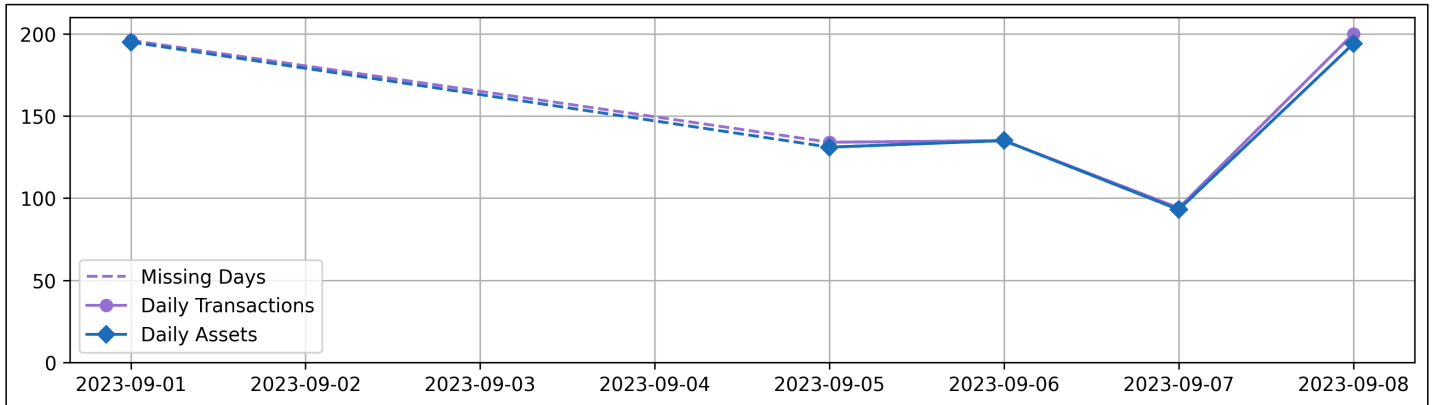

Daily Unique Assets Breakdown

Current Usage

International Intermodal Vertical ID	686
International Intermodal Horizontal ID	62
Total Daily Unique Assets:	748

Status Codes:

Historical Usage

Daily Usage

Date	Daily Transactions	Daily Unique Assets
2023-09-01	196	195
2023-09-05	134	131
2023-09-06	135	135
2023-09-07	94	93
2023-09-08	200	194

Total		
5 Day(s)	759 Transaction(s)	748 Unique Asset(s)

Transactions Breakdown

Transactions Done

International Intermodal Vertical ID	694
International Intermodal Horizontal ID	65
Total Transactions:	759

Status Codes:

Historical Usage

Yearly Usage