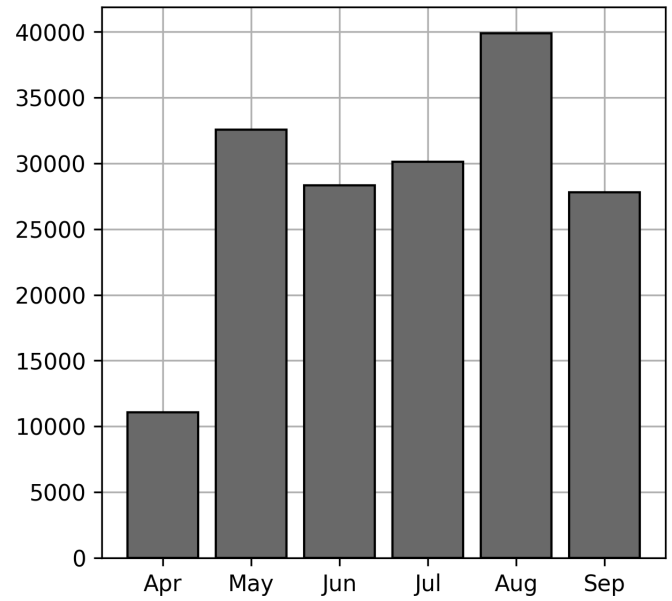

2023-09-21	2143	2128
2023-09-22	1355	1352
2023-09-25	658	654
2023-09-26	1812	1780
2023-09-27	1125	1120
2023-09-28	638	634
2023-09-29	3117	3060
2023-09-30	281	278

Total

22 Day(s)	27822 Transaction(s)	27415 Unique Asset(s)
-----------	----------------------	-----------------------

Transactions Breakdown

Transactions Done

Mounted Chassis ID	11641
International Intermodal Vertical ID	11394
Mounted Unknown Chassis ID	1737
International Intermodal Horizontal ID	1725
Bare Chassis ID	757
Unknown Container ID	226
Vendor Container Horizontal ID	209
Vendor Container Vertical ID	133

Total Transactions: 27822

Status Codes:

Historical Usage

Yearly Usage