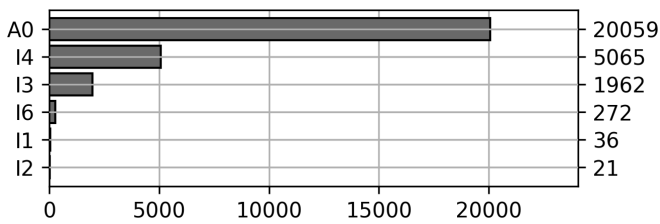

Daily Unique Assets Breakdown

Current Usage

Mounted Chassis ID	11511
International Intermodal Vertical ID	11181
Mounted Unknown Chassis ID	1736
International Intermodal Horizontal ID	1681
Bare Chassis ID	746
Unknown Container ID	226
Vendor Container Horizontal ID	206
Vendor Container Vertical ID	128
Total Daily Unique Assets:	27415

Status Codes:

Historical Usage

Daily Usage

Date	Daily Transactions	Daily Unique Assets
2023-09-01	1512	1509
2023-09-05	1337	1327
2023-09-06	875	857
2023-09-07	1686	1659
2023-09-08	1192	1189
2023-09-09	191	190
2023-09-11	2756	2639
2023-09-12	711	711
2023-09-13	2224	2196
2023-09-14	1067	1044
2023-09-15	1280	1276
2023-09-18	461	412
2023-09-19	435	435
2023-09-20	966	965

Total Transactions: 27822

Status Codes:

Historical Usage

Yearly Usage