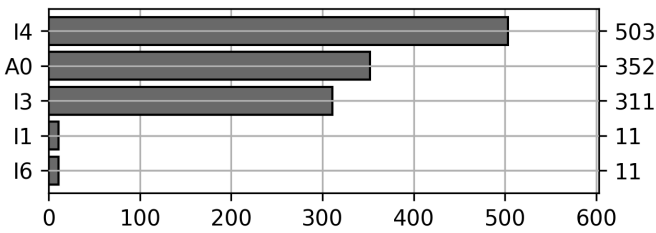

Daily Unique Assets Breakdown

Current Usage

Bare Chassis ID	383
Mounted Chassis ID	378
Unknown Container ID	289
International Intermodal Vertical ID	112
Mounted Unknown Chassis ID	22
International Intermodal Horizontal ID	4
Total Daily Unique Assets:	1188

Status Codes:

Historical Usage

Daily Usage

Date	Daily Transactions	Daily Unique Assets
2023-09-25	1195	1188

Total	1 Day(s)	1195 Transaction(s)	1188 Unique Asset(s)
--------------	----------	---------------------	----------------------