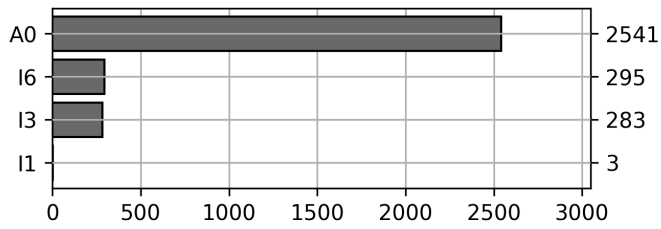

2023-09-16	10	10
2023-09-17	14	14
2023-09-18	211	141
2023-09-19	212	168
2023-09-20	227	176
2023-09-21	230	176
2023-09-22	167	138
2023-09-23	13	11
2023-09-24	12	10
2023-09-25	236	184
2023-09-26	186	149

Total

26 Day(s)	3122 Transaction(s)	2412 Unique Asset(s)
-----------	---------------------	----------------------

Transactions Breakdown

Transactions Done

Mounted Chassis ID	1109
International Intermodal Vertical ID	698
International Intermodal Horizontal ID	589
Bare Chassis ID	443
Mounted Unknown Chassis ID	213
Unknown Container ID	70
Total Transactions:	3122

Status Codes:

Historical Usage

Yearly Usage