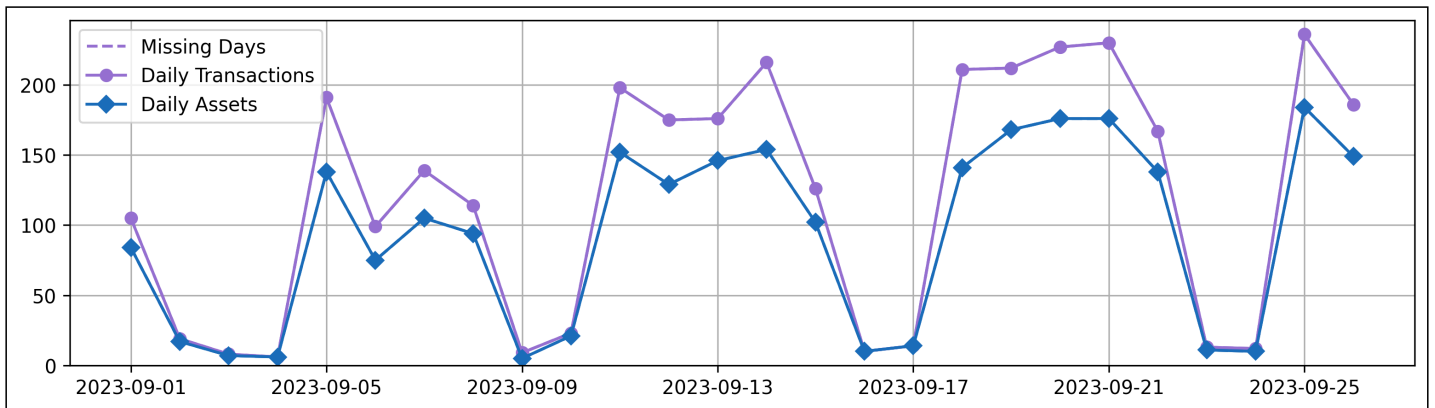

Daily Unique Assets Breakdown

Current Usage

Mounted Chassis ID	793
International Intermodal Horizontal ID	506
International Intermodal Vertical ID	471
Bare Chassis ID	359
Mounted Unknown Chassis ID	213
Unknown Container ID	70
Total Daily Unique Assets:	2412

Status Codes:

Historical Usage

Daily Usage

Date	Daily Transactions	Daily Unique Assets
2023-09-01	105	84
2023-09-02	19	17
2023-09-03	8	7
2023-09-04	6	6
2023-09-05	191	138
2023-09-06	99	75
2023-09-07	139	105
2023-09-08	114	94
2023-09-09	9	5
2023-09-10	23	21
2023-09-11	198	152
2023-09-12	175	129
2023-09-13	176	146
2023-09-14	216	154
2023-09-15	126	102

2023-09-16	10	10
2023-09-17	14	14
2023-09-18	211	141
2023-09-19	212	168
2023-09-20	227	176
2023-09-21	230	176
2023-09-22	167	138
2023-09-23	13	11
2023-09-24	12	10
2023-09-25	236	184
2023-09-26	186	149

Total

26 Day(s)	3122 Transaction(s)	2412 Unique Asset(s)
-----------	---------------------	----------------------

Transactions Breakdown

Transactions Done

Mounted Chassis ID	1109
International Intermodal Vertical ID	698
International Intermodal Horizontal ID	589
Bare Chassis ID	443
Mounted Unknown Chassis ID	213
Unknown Container ID	70
Total Transactions:	3122