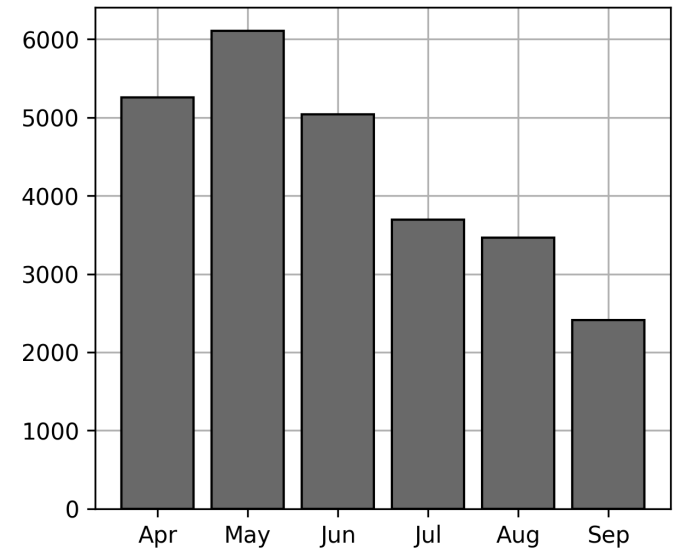

Daily Unique Assets Breakdown

Current Usage

Mounted Chassis ID	793
International Intermodal Horizontal ID	506
International Intermodal Vertical ID	471
Bare Chassis ID	359
Mounted Unknown Chassis ID	213
Unknown Container ID	70
Total Daily Unique Assets:	2412

Status Codes:

Historical Usage

Daily Usage

Date	Daily Transactions	Daily Unique Assets
2023-09-01	105	84
2023-09-02	19	17
2023-09-03	8	7
2023-09-04	6	6
2023-09-05	191	138
2023-09-06	99	75
2023-09-07	139	105
2023-09-08	114	94
2023-09-09	9	5
2023-09-10	23	21
2023-09-11	198	152
2023-09-12	175	129
2023-09-13	176	146
2023-09-14	216	154
2023-09-15	126	102

2023-09-16	10	10
2023-09-17	14	14
2023-09-18	211	141
2023-09-19	212	168
2023-09-20	227	176
2023-09-21	230	176
2023-09-22	167	138
2023-09-23	13	11
2023-09-24	12	10
2023-09-25	236	184
2023-09-26	186	149

Total

26 Day(s)	3122 Transaction(s)	2412 Unique Asset(s)
-----------	---------------------	----------------------

Transactions Breakdown

Transactions Done

Mounted Chassis ID	1109
International Intermodal Vertical ID	698
International Intermodal Horizontal ID	589
Bare Chassis ID	443
Mounted Unknown Chassis ID	213
Unknown Container ID	70
Total Transactions:	3122