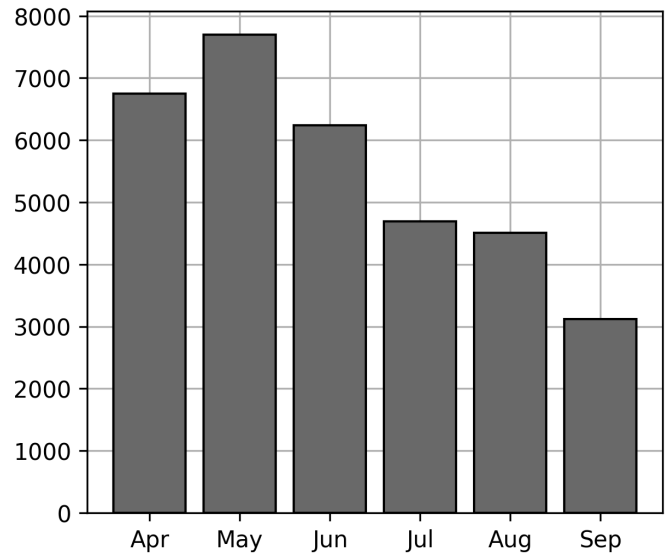

2023-09-16	10	10
2023-09-17	14	14
2023-09-18	211	141
2023-09-19	212	168
2023-09-20	227	176
2023-09-21	230	176
2023-09-22	167	138
2023-09-23	13	11
2023-09-24	12	10
2023-09-25	236	184
2023-09-26	186	149

Total

26 Day(s)	3122 Transaction(s)	2412 Unique Asset(s)
-----------	---------------------	----------------------

Transactions Breakdown

Transactions Done

Mounted Chassis ID	1109
International Intermodal Vertical ID	698
International Intermodal Horizontal ID	589
Bare Chassis ID	443
Mounted Unknown Chassis ID	213
Unknown Container ID	70
Total Transactions:	3122

Status Codes:

Historical Usage

Yearly Usage