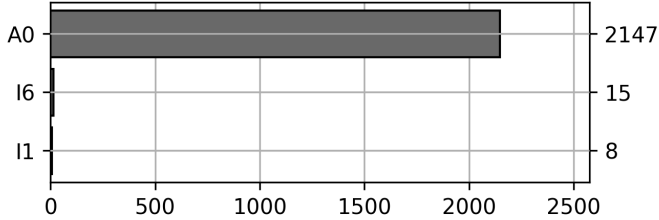

Daily Unique Assets Breakdown

Current Usage

International Intermodal Vertical ID	1953
International Intermodal Horizontal ID	217
Total Daily Unique Assets:	2170

Status Codes:

Historical Usage

Daily Usage

Date	Daily Transactions	Daily Unique Assets
2023-08-01	125	125
2023-08-02	103	103
2023-08-03	80	79
2023-08-04	110	110
2023-08-07	128	126
2023-08-08	135	135
2023-08-09	125	125
2023-08-10	116	116
2023-08-11	128	128
2023-08-14	139	137
2023-08-15	123	123
2023-08-17	109	109
2023-08-18	101	101
2023-08-22	71	71
2023-08-23	75	74
2023-08-24	65	65
2023-08-28	98	98
2023-08-29	120	118
2023-08-30	117	117

2023-08-31	110	110
Total		
20 Day(s)	2178 Transaction(s)	2170 Unique Asset(s)

Transactions Breakdown

Transactions Done

International Intermodal Vertical ID	1961
International Intermodal Horizontal ID	217
Total Transactions:	2178

Status Codes:

Historical Usage

Yearly Usage