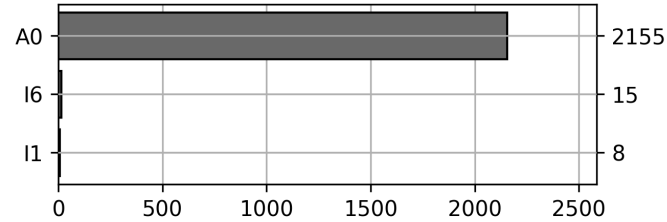

Daily Unique Assets Breakdown

Current Usage

International Intermodal Vertical ID	1953
International Intermodal Horizontal ID	217
Total Daily Unique Assets:	2170

Status Codes:

Historical Usage

Daily Usage

Date	Daily Transactions	Daily Unique Assets
2023-08-01	125	125
2023-08-02	103	103
2023-08-03	80	79
2023-08-04	110	110
2023-08-07	128	126
2023-08-08	135	135
2023-08-09	125	125
2023-08-10	116	116
2023-08-11	128	128
2023-08-14	139	137
2023-08-15	123	123
2023-08-17	109	109
2023-08-18	101	101
2023-08-22	71	71
2023-08-23	75	74
2023-08-24	65	65
2023-08-28	98	98
2023-08-29	120	118
2023-08-30	117	117

2023-08-31	110	110
Total		
20 Day(s)	2178 Transaction(s)	2170 Unique Asset(s)

Transactions Breakdown

Transactions Done

International Intermodal Vertical ID	1961
International Intermodal Horizontal ID	217
Total Transactions:	2178

Status Codes:

Historical Usage

Yearly Usage