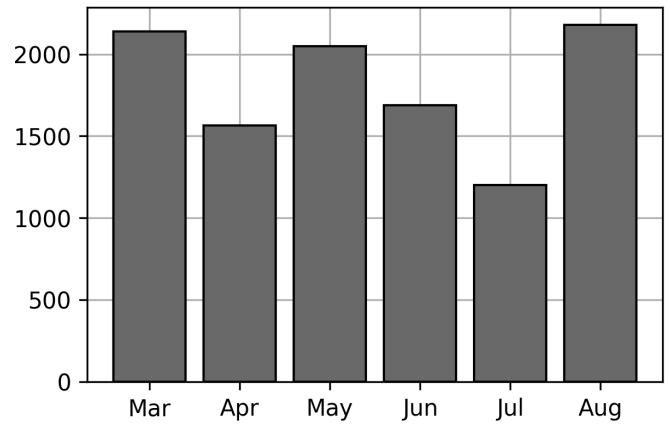

Daily Unique Assets Breakdown

Current Usage

International Intermodal Vertical ID	1953
International Intermodal Horizontal ID	217
Total Daily Unique Assets:	2170

Status Codes:

Historical Usage

Daily Usage

Date	Daily Transactions	Daily Unique Assets
2023-08-01	125	125
2023-08-02	103	103
2023-08-03	80	79
2023-08-04	110	110
2023-08-07	128	126
2023-08-08	135	135
2023-08-09	125	125
2023-08-10	116	116
2023-08-11	128	128
2023-08-14	139	137
2023-08-15	123	123
2023-08-17	109	109
2023-08-18	101	101
2023-08-22	71	71
2023-08-23	75	74
2023-08-24	65	65
2023-08-28	98	98
2023-08-29	120	118
2023-08-30	117	117

2023-08-31	110	110
Total		
20 Day(s)	2178 Transaction(s)	2170 Unique Asset(s)

Transactions Breakdown

Transactions Done

International Intermodal Vertical ID	1961
International Intermodal Horizontal ID	217
Total Transactions:	2178

Status Codes:

Historical Usage

Yearly Usage