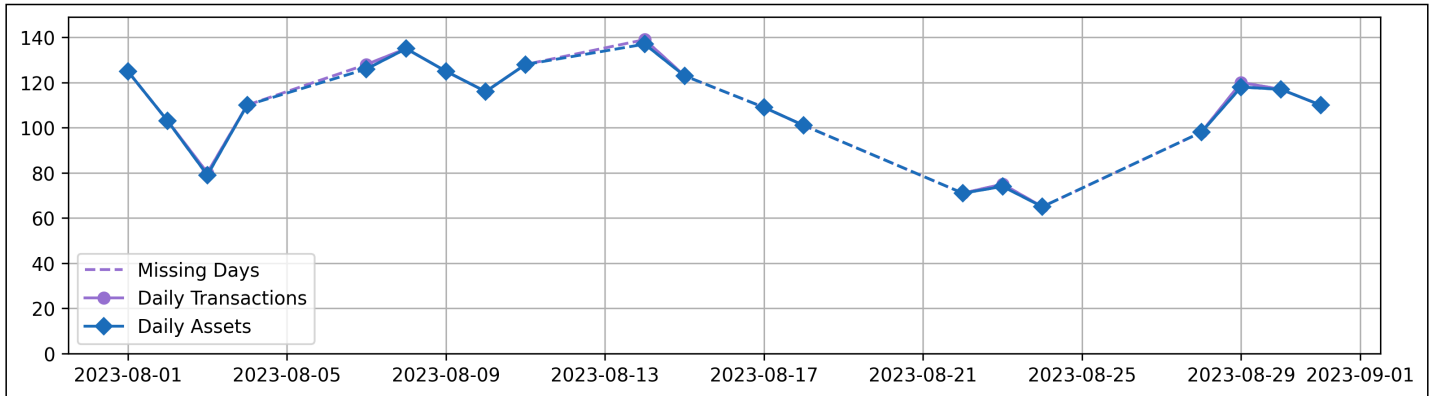

Daily Unique Assets Breakdown

Current Usage

International Intermodal Vertical ID	1953
International Intermodal Horizontal ID	217
Total Daily Unique Assets:	2170

Status Codes:

Historical Usage

Daily Usage

Date	Daily Transactions	Daily Unique Assets
2023-08-01	125	125
2023-08-02	103	103
2023-08-03	80	79
2023-08-04	110	110
2023-08-07	128	126
2023-08-08	135	135
2023-08-09	125	125
2023-08-10	116	116
2023-08-11	128	128
2023-08-14	139	137
2023-08-15	123	123
2023-08-17	109	109
2023-08-18	101	101
2023-08-22	71	71
2023-08-23	75	74
2023-08-24	65	65
2023-08-28	98	98
2023-08-29	120	118
2023-08-30	117	117

2023-08-31	110	110
Total		
20 Day(s)	2178 Transaction(s)	2170 Unique Asset(s)

Transactions Breakdown

Transactions Done

International Intermodal Vertical ID	1961
International Intermodal Horizontal ID	217
Total Transactions:	2178

Status Codes:

Historical Usage

Yearly Usage