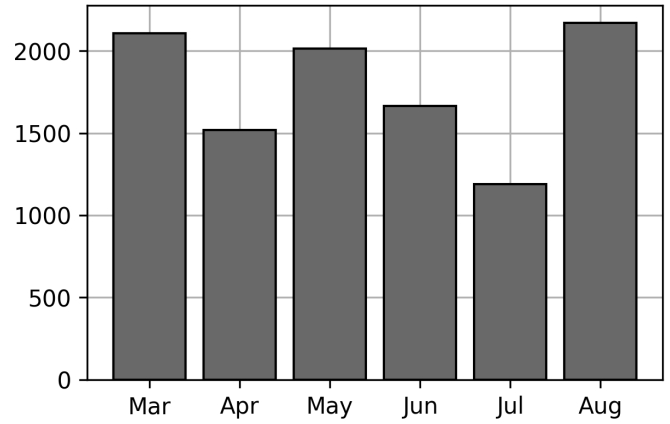

Daily Unique Assets Breakdown

Current Usage

International Intermodal Vertical ID	1953
International Intermodal Horizontal ID	217
Total Daily Unique Assets:	2170

Status Codes:

Historical Usage

Daily Usage

Date	Daily Transactions	Daily Unique Assets
2023-08-01	125	125
2023-08-02	103	103
2023-08-03	80	79
2023-08-04	110	110
2023-08-07	128	126
2023-08-08	135	135
2023-08-09	125	125
2023-08-10	116	116
2023-08-11	128	128
2023-08-14	139	137
2023-08-15	123	123
2023-08-17	109	109
2023-08-18	101	101
2023-08-22	71	71
2023-08-23	75	74
2023-08-24	65	65
2023-08-28	98	98
2023-08-29	120	118
2023-08-30	117	117

2023-08-31	110	110
Total		
20 Day(s)	2178 Transaction(s)	2170 Unique Asset(s)

Transactions Breakdown

Transactions Done

International Intermodal Vertical ID	1961
International Intermodal Horizontal ID	217
Total Transactions:	2178

Status Codes:

Historical Usage

Yearly Usage