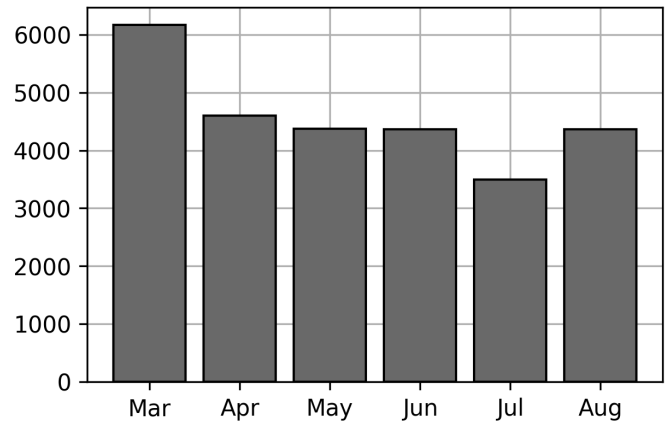

Transactions Breakdown

Transactions Done

| | |
|--|-------------|
| International Intermodal Vertical ID | 4064 |
| International Intermodal Horizontal ID | 301 |
| Total Transactions: | 4365 |

Status Codes:

Historical Usage

Yearly Usage