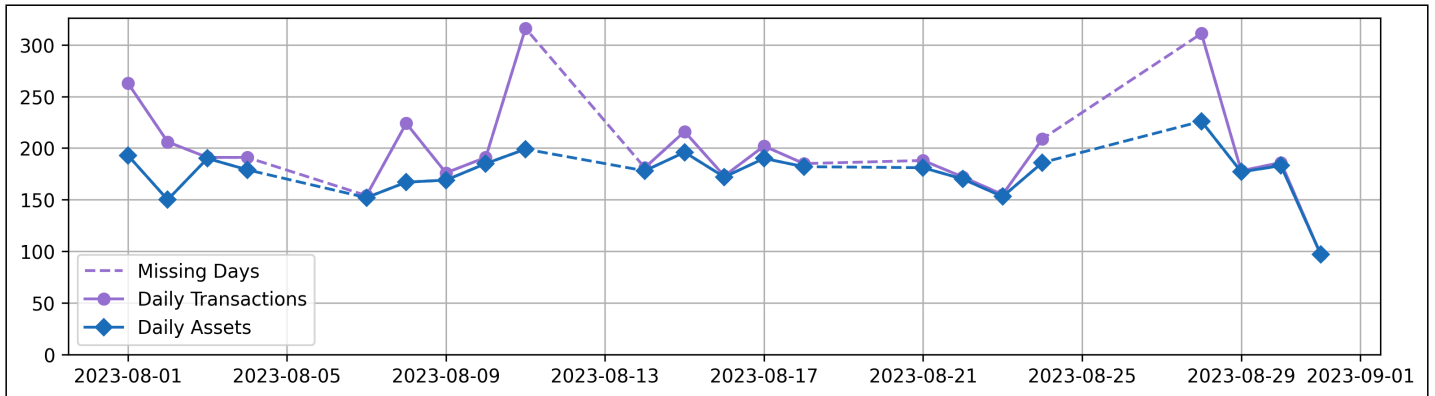

Daily Unique Assets Breakdown

Current Usage

| | |
|--|-------------|
| International Intermodal Vertical ID | 3612 |
| International Intermodal Horizontal ID | 263 |
| Total Daily Unique Assets: | 3875 |

Status Codes:

Historical Usage

Daily Usage

| Date | Daily Transactions | Daily Unique Assets |
|------------|--------------------|---------------------|
| 2023-08-01 | 263 | 193 |
| 2023-08-02 | 206 | 150 |
| 2023-08-03 | 191 | 190 |
| 2023-08-04 | 191 | 179 |
| 2023-08-07 | 154 | 152 |
| 2023-08-08 | 224 | 167 |
| 2023-08-09 | 176 | 169 |
| 2023-08-10 | 191 | 185 |
| 2023-08-11 | 316 | 199 |
| 2023-08-14 | 181 | 178 |
| 2023-08-15 | 216 | 196 |
| 2023-08-16 | 173 | 172 |
| 2023-08-17 | 202 | 190 |
| 2023-08-18 | 185 | 182 |
| 2023-08-21 | 188 | 181 |
| 2023-08-22 | 172 | 170 |
| 2023-08-23 | 155 | 153 |
| 2023-08-24 | 209 | 186 |

| | | |
|------------|-----|-----|
| 2023-08-28 | 311 | 226 |
| 2023-08-29 | 178 | 177 |
| 2023-08-30 | 186 | 183 |
| 2023-08-31 | 97 | 97 |

Total

| | | |
|-----------|---------------------|----------------------|
| 22 Day(s) | 4365 Transaction(s) | 3875 Unique Asset(s) |
|-----------|---------------------|----------------------|