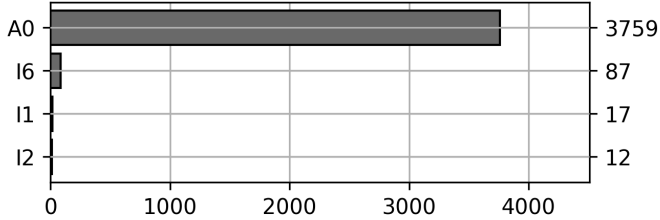

Daily Unique Assets Breakdown

Current Usage

| | |
|--|-------------|
| International Intermodal Vertical ID | 3612 |
| International Intermodal Horizontal ID | 263 |
| Total Daily Unique Assets: | 3875 |

Status Codes:

Historical Usage

Daily Usage

| Date | Daily Transactions | Daily Unique Assets |
|------------|--------------------|---------------------|
| 2023-08-01 | 263 | 193 |
| 2023-08-02 | 206 | 150 |
| 2023-08-03 | 191 | 190 |
| 2023-08-04 | 191 | 179 |
| 2023-08-07 | 154 | 152 |
| 2023-08-08 | 224 | 167 |
| 2023-08-09 | 176 | 169 |
| 2023-08-10 | 191 | 185 |
| 2023-08-11 | 316 | 199 |
| 2023-08-14 | 181 | 178 |
| 2023-08-15 | 216 | 196 |
| 2023-08-16 | 173 | 172 |
| 2023-08-17 | 202 | 190 |
| 2023-08-18 | 185 | 182 |
| 2023-08-21 | 188 | 181 |
| 2023-08-22 | 172 | 170 |
| 2023-08-23 | 155 | 153 |
| 2023-08-24 | 209 | 186 |