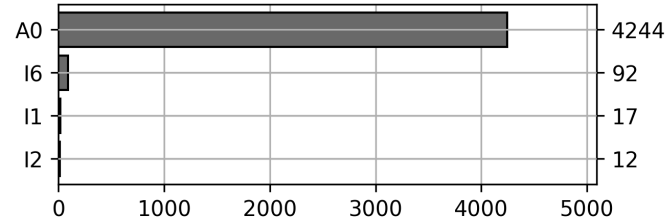

| | | |
|------------|-----|-----|
| 2023-08-28 | 311 | 226 |
| 2023-08-29 | 178 | 177 |
| 2023-08-30 | 186 | 183 |
| 2023-08-31 | 97 | 97 |

Total

| | | |
|-----------|---------------------|----------------------|
| 22 Day(s) | 4365 Transaction(s) | 3875 Unique Asset(s) |
|-----------|---------------------|----------------------|

Transactions Breakdown

Transactions Done

| | |
|--|-------------|
| International Intermodal Vertical ID | 4064 |
| International Intermodal Horizontal ID | 301 |
| Total Transactions: | 4365 |

Status Codes:

Historical Usage

Yearly Usage