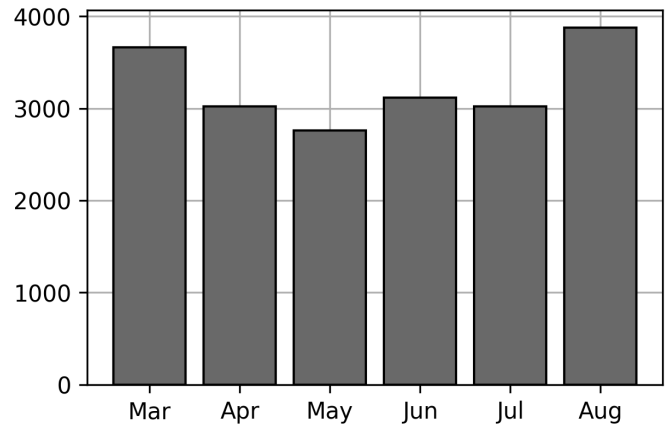

Daily Unique Assets Breakdown

Current Usage

| | |
|--|-------------|
| International Intermodal Vertical ID | 3612 |
| International Intermodal Horizontal ID | 263 |
| Total Daily Unique Assets: | 3875 |

Status Codes:

Historical Usage

Daily Usage

| Date | Daily Transactions | Daily Unique Assets |
|------------|--------------------|---------------------|
| 2023-08-01 | 263 | 193 |
| 2023-08-02 | 206 | 150 |
| 2023-08-03 | 191 | 190 |
| 2023-08-04 | 191 | 179 |
| 2023-08-07 | 154 | 152 |
| 2023-08-08 | 224 | 167 |
| 2023-08-09 | 176 | 169 |
| 2023-08-10 | 191 | 185 |
| 2023-08-11 | 316 | 199 |
| 2023-08-14 | 181 | 178 |
| 2023-08-15 | 216 | 196 |
| 2023-08-16 | 173 | 172 |
| 2023-08-17 | 202 | 190 |
| 2023-08-18 | 185 | 182 |
| 2023-08-21 | 188 | 181 |
| 2023-08-22 | 172 | 170 |
| 2023-08-23 | 155 | 153 |
| 2023-08-24 | 209 | 186 |