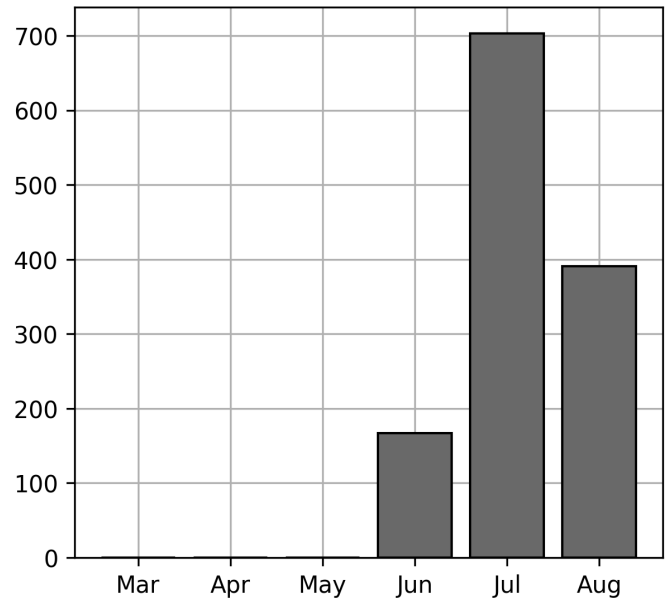

Daily Unique Assets Breakdown

Current Usage

Vendor Container Horizontal ID	323
Mounted Chassis ID	38
Vendor Container Vertical ID	19
Mounted Unknown Chassis ID	6
Bare Chassis ID	3
Unknown Container ID	1
International Intermodal Horizontal ID	1
Total Daily Unique Assets:	391

Status Codes:

Historical Usage

Daily Usage

Date	Daily Transactions	Daily Unique Assets
2023-08-01	19	17
2023-08-02	16	12
2023-08-03	21	19
2023-08-04	24	24
2023-08-05	22	20
2023-08-11	19	18
2023-08-12	5	5
2023-08-13	3	3
2023-08-14	32	26
2023-08-15	33	26
2023-08-16	29	18
2023-08-17	18	16
2023-08-18	25	23
2023-08-19	1	1

2023-08-20	6	6
2023-08-21	43	20
2023-08-22	22	20
2023-08-23	26	23
2023-08-24	12	10
2023-08-25	17	13
2023-08-26	5	5
2023-08-27	14	11
2023-08-28	18	15
2023-08-29	25	22
2023-08-30	17	13
2023-08-31	5	5

Total