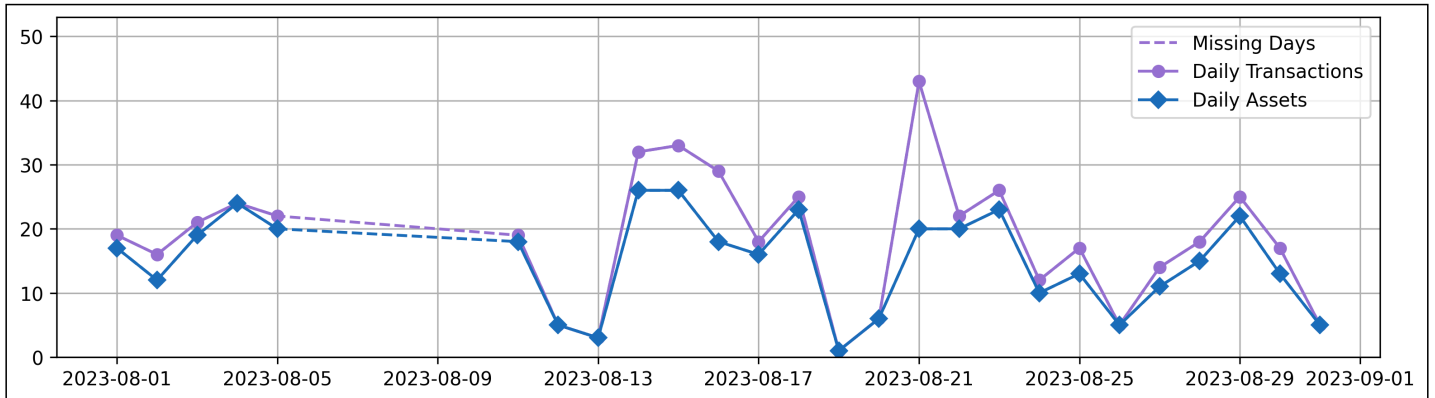

Daily Unique Assets Breakdown

Current Usage

Vendor Container Horizontal ID	323
Mounted Chassis ID	38
Vendor Container Vertical ID	19
Mounted Unknown Chassis ID	6
Bare Chassis ID	3
Unknown Container ID	1
International Intermodal Horizontal ID	1
Total Daily Unique Assets:	391

Status Codes:

Historical Usage

Daily Usage

Date	Daily Transactions	Daily Unique Assets
2023-08-01	19	17
2023-08-02	16	12
2023-08-03	21	19
2023-08-04	24	24
2023-08-05	22	20
2023-08-11	19	18
2023-08-12	5	5
2023-08-13	3	3
2023-08-14	32	26
2023-08-15	33	26
2023-08-16	29	18
2023-08-17	18	16
2023-08-18	25	23
2023-08-19	1	1

2023-08-20	6	6
2023-08-21	43	20
2023-08-22	22	20
2023-08-23	26	23
2023-08-24	12	10
2023-08-25	17	13
2023-08-26	5	5
2023-08-27	14	11
2023-08-28	18	15
2023-08-29	25	22
2023-08-30	17	13
2023-08-31	5	5

Total