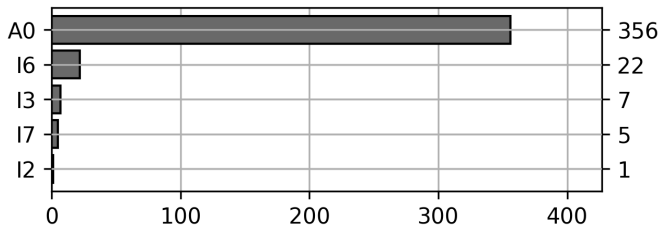

Daily Unique Assets Breakdown

Current Usage

Vendor Container Horizontal ID	323
Mounted Chassis ID	38
Vendor Container Vertical ID	19
Mounted Unknown Chassis ID	6
Bare Chassis ID	3
Unknown Container ID	1
International Intermodal Horizontal ID	1
Total Daily Unique Assets:	391

Status Codes:

Historical Usage

Daily Usage

Date	Daily Transactions	Daily Unique Assets
2023-08-01	19	17
2023-08-02	16	12
2023-08-03	21	19
2023-08-04	24	24
2023-08-05	22	20
2023-08-11	19	18
2023-08-12	5	5
2023-08-13	3	3
2023-08-14	32	26
2023-08-15	33	26
2023-08-16	29	18
2023-08-17	18	16
2023-08-18	25	23
2023-08-19	1	1