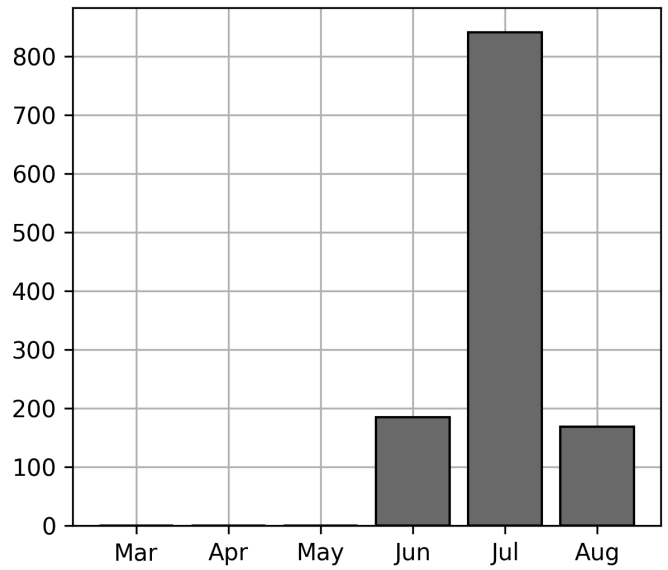

Total

10 Day(s)	168 Transaction(s)	150 Unique Asset(s)
-----------	--------------------	---------------------

Transactions Breakdown

Transactions Done

Vendor Container Horizontal ID	108
Mounted Chassis ID	43
Vendor Container Vertical ID	7
Mounted Unknown Chassis ID	6
Bare Chassis ID	3
Unknown Container ID	1
Total Transactions:	168

Status Codes:

Historical Usage

Yearly Usage