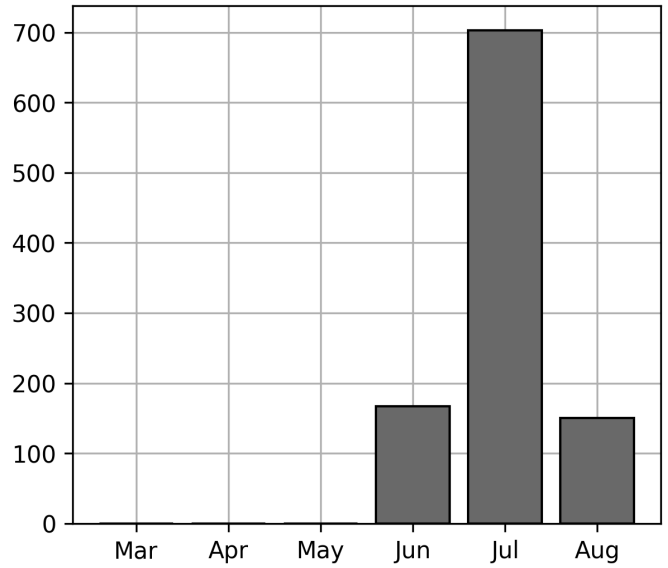

Daily Unique Assets Breakdown

Current Usage

Vendor Container Horizontal ID	95
Mounted Chassis ID	38
Vendor Container Vertical ID	7
Mounted Unknown Chassis ID	6
Bare Chassis ID	3
Unknown Container ID	1
Total Daily Unique Assets:	150

Status Codes:

Historical Usage

Daily Usage

Date	Daily Transactions	Daily Unique Assets
2023-08-01	19	17
2023-08-02	16	12
2023-08-03	21	19
2023-08-04	24	24
2023-08-05	22	20
2023-08-11	19	18
2023-08-12	5	5
2023-08-13	3	3
2023-08-14	32	26
2023-08-15	7	6

Total

10 Day(s)	168 Transaction(s)	150 Unique Asset(s)
-----------	--------------------	---------------------

Transactions Breakdown

Transactions Done

Vendor Container Horizontal ID	108
Mounted Chassis ID	43
Vendor Container Vertical ID	7
Mounted Unknown Chassis ID	6
Bare Chassis ID	3
Unknown Container ID	1
Total Transactions:	168