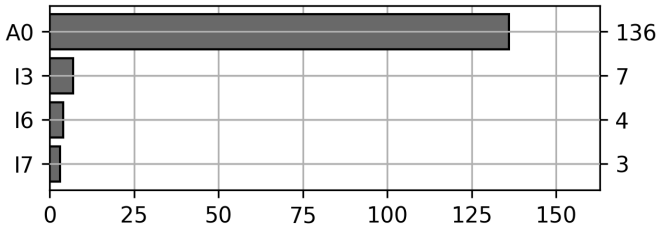

Daily Unique Assets Breakdown

Current Usage

Vendor Container Horizontal ID	95
Mounted Chassis ID	38
Vendor Container Vertical ID	7
Mounted Unknown Chassis ID	6
Bare Chassis ID	3
Unknown Container ID	1
Total Daily Unique Assets:	150

Status Codes:

Historical Usage

Daily Usage

Date	Daily Transactions	Daily Unique Assets
2023-08-01	19	17
2023-08-02	16	12
2023-08-03	21	19
2023-08-04	24	24
2023-08-05	22	20
2023-08-11	19	18
2023-08-12	5	5
2023-08-13	3	3
2023-08-14	32	26
2023-08-15	7	6