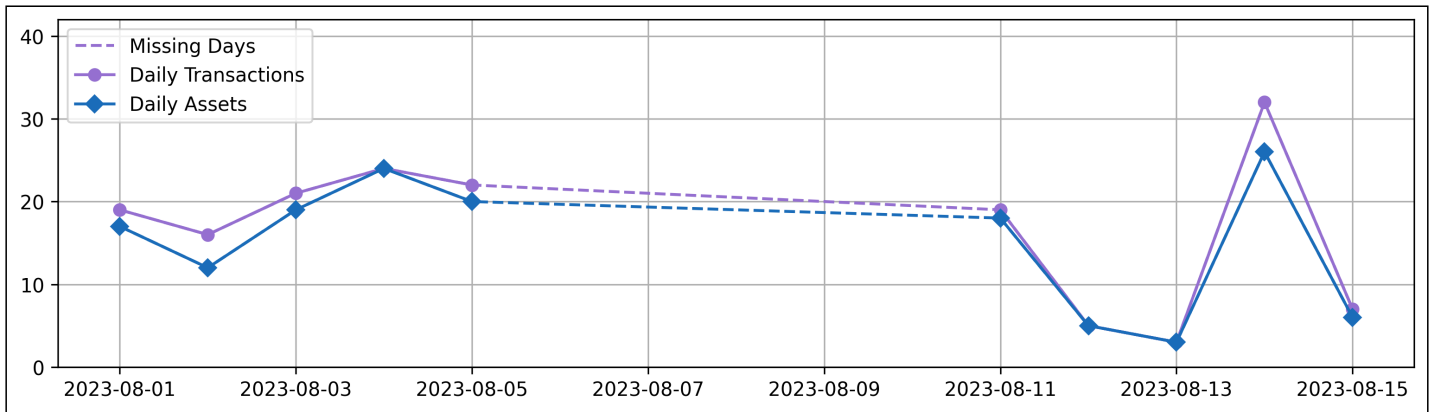

Daily Unique Assets Breakdown

Current Usage

Vendor Container Horizontal ID	95
Mounted Chassis ID	38
Vendor Container Vertical ID	7
Mounted Unknown Chassis ID	6
Bare Chassis ID	3
Unknown Container ID	1
Total Daily Unique Assets:	150

Status Codes:

Historical Usage

Daily Usage

Date	Daily Transactions	Daily Unique Assets
2023-08-01	19	17
2023-08-02	16	12
2023-08-03	21	19
2023-08-04	24	24
2023-08-05	22	20
2023-08-11	19	18
2023-08-12	5	5
2023-08-13	3	3
2023-08-14	32	26
2023-08-15	7	6

Total

10 Day(s)	168 Transaction(s)	150 Unique Asset(s)
-----------	--------------------	---------------------

Transactions Breakdown

Transactions Done

Vendor Container Horizontal ID	108
Mounted Chassis ID	43
Vendor Container Vertical ID	7
Mounted Unknown Chassis ID	6
Bare Chassis ID	3
Unknown Container ID	1
Total Transactions:	168