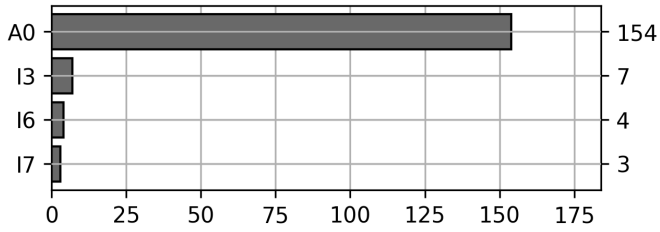

Total

10 Day(s)	168 Transaction(s)	150 Unique Asset(s)
-----------	--------------------	---------------------

Transactions Breakdown

Transactions Done

Vendor Container Horizontal ID	108
Mounted Chassis ID	43
Vendor Container Vertical ID	7
Mounted Unknown Chassis ID	6
Bare Chassis ID	3
Unknown Container ID	1
Total Transactions:	168

Status Codes:

Historical Usage

Yearly Usage