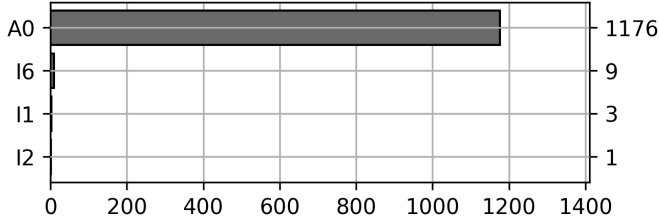

Daily Unique Assets Breakdown

Current Usage

International Intermodal Vertical ID	1103
International Intermodal Horizontal ID	86
Total Daily Unique Assets:	1189

Status Codes:

Historical Usage

Daily Usage

Date	Daily Transactions	Daily Unique Assets
2023-07-03	77	77
2023-07-05	68	68
2023-07-06	61	61
2023-07-07	88	88
2023-07-10	92	91
2023-07-11	100	94
2023-07-12	105	105
2023-07-13	110	108
2023-07-14	105	103
2023-07-24	94	93
2023-07-25	114	114
2023-07-26	89	89
2023-07-27	98	98