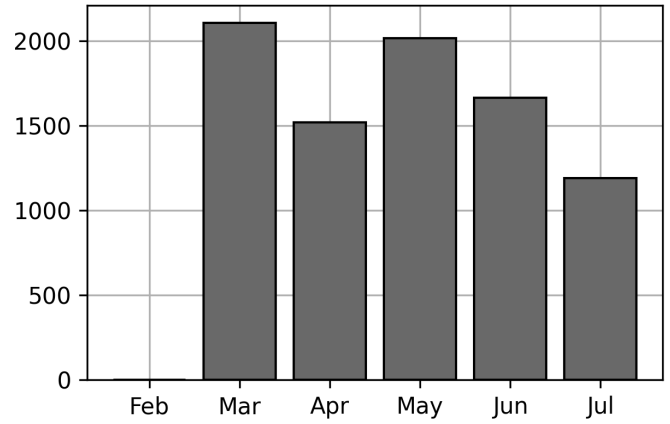

Daily Unique Assets Breakdown

Current Usage

International Intermodal Vertical ID	1103
International Intermodal Horizontal ID	86
Total Daily Unique Assets:	1189

Status Codes:

Historical Usage

Daily Usage

Date	Daily Transactions	Daily Unique Assets
2023-07-03	77	77
2023-07-05	68	68
2023-07-06	61	61
2023-07-07	88	88
2023-07-10	92	91
2023-07-11	100	94
2023-07-12	105	105
2023-07-13	110	108
2023-07-14	105	103
2023-07-24	94	93
2023-07-25	114	114
2023-07-26	89	89
2023-07-27	98	98

Total

13 Day(s)	1201 Transaction(s)	1189 Unique Asset(s)
-----------	---------------------	----------------------