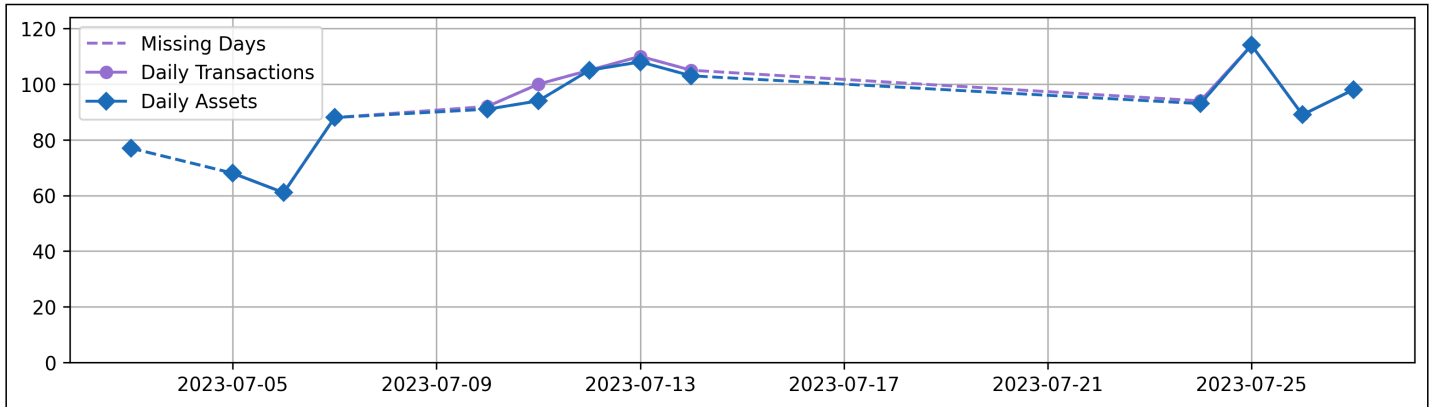

Daily Unique Assets Breakdown

Current Usage

International Intermodal Vertical ID	1103
International Intermodal Horizontal ID	86
Total Daily Unique Assets:	1189

Status Codes:

Historical Usage

Daily Usage

Date	Daily Transactions	Daily Unique Assets
2023-07-03	77	77
2023-07-05	68	68
2023-07-06	61	61
2023-07-07	88	88
2023-07-10	92	91
2023-07-11	100	94
2023-07-12	105	105
2023-07-13	110	108
2023-07-14	105	103
2023-07-24	94	93
2023-07-25	114	114
2023-07-26	89	89
2023-07-27	98	98

Total

13 Day(s)	1201 Transaction(s)	1189 Unique Asset(s)
-----------	---------------------	----------------------