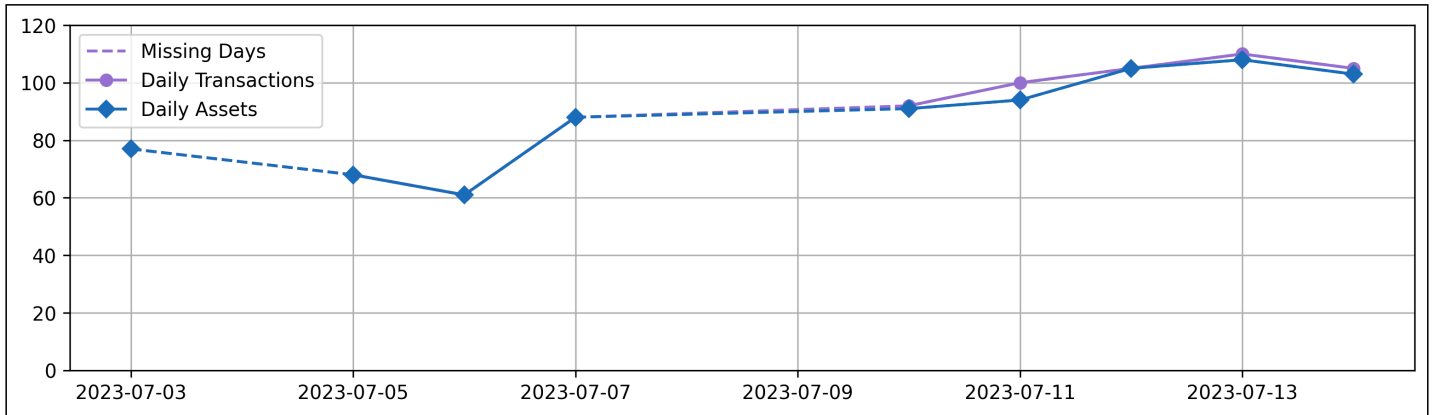

Daily Usage

Date	Daily Transactions	Daily Unique Assets
2023-07-03	77	77
2023-07-05	68	68
2023-07-06	61	61
2023-07-07	88	88
2023-07-10	92	91
2023-07-11	100	94
2023-07-12	105	105
2023-07-13	110	108
2023-07-14	105	103

Total

9 Day(s)	806 Transaction(s)	795 Unique Asset(s)