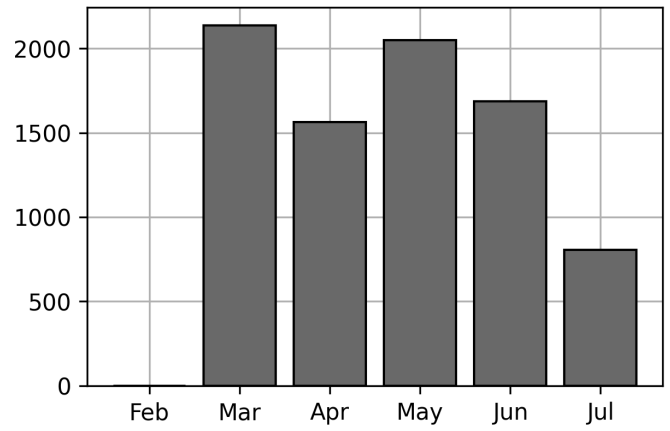

Historical Usage