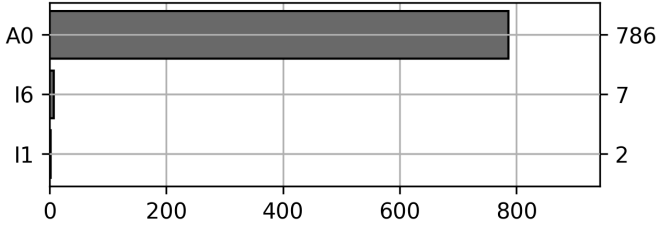

Daily Unique Assets Breakdown

Current Usage

International Intermodal Vertical ID	736
International Intermodal Horizontal ID	59
Total Daily Unique Assets:	795

Status Codes: