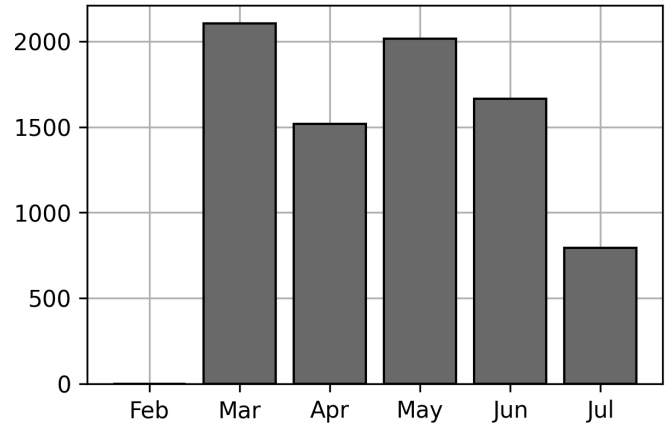

Historical Usage