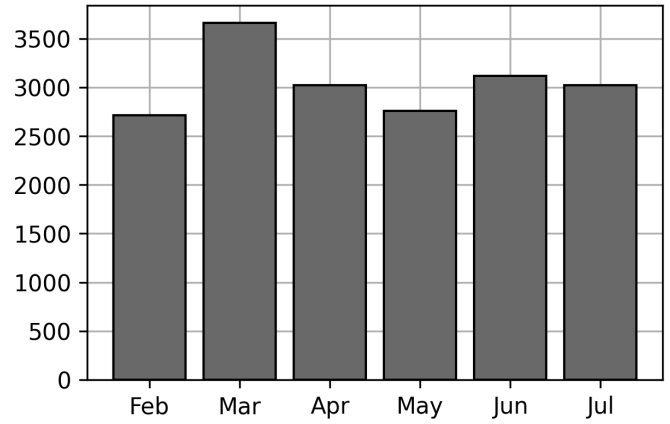

Daily Unique Assets Breakdown

Current Usage

International Intermodal Vertical ID	2717
International Intermodal Horizontal ID	306
Total Daily Unique Assets:	3023

Status Codes:

Historical Usage

Daily Usage

Date	Daily Transactions	Daily Unique Assets
2023-07-03	125	95
2023-07-05	166	128
2023-07-06	106	101
2023-07-07	208	142
2023-07-10	118	118
2023-07-11	152	150
2023-07-12	141	139
2023-07-13	163	152
2023-07-14	110	94
2023-07-17	200	197
2023-07-18	217	207
2023-07-19	201	198
2023-07-20	135	132
2023-07-21	296	216
2023-07-24	383	205
2023-07-25	156	154
2023-07-26	159	159
2023-07-27	145	142
2023-07-28	142	138

2023-07-31	168	156
Total		
20 Day(s)	3491 Transaction(s)	3023 Unique Asset(s)

Transactions Breakdown

Transactions Done

International Intermodal Vertical ID	3117
International Intermodal Horizontal ID	374
Total Transactions:	3491

Status Codes:

Historical Usage

Yearly Usage