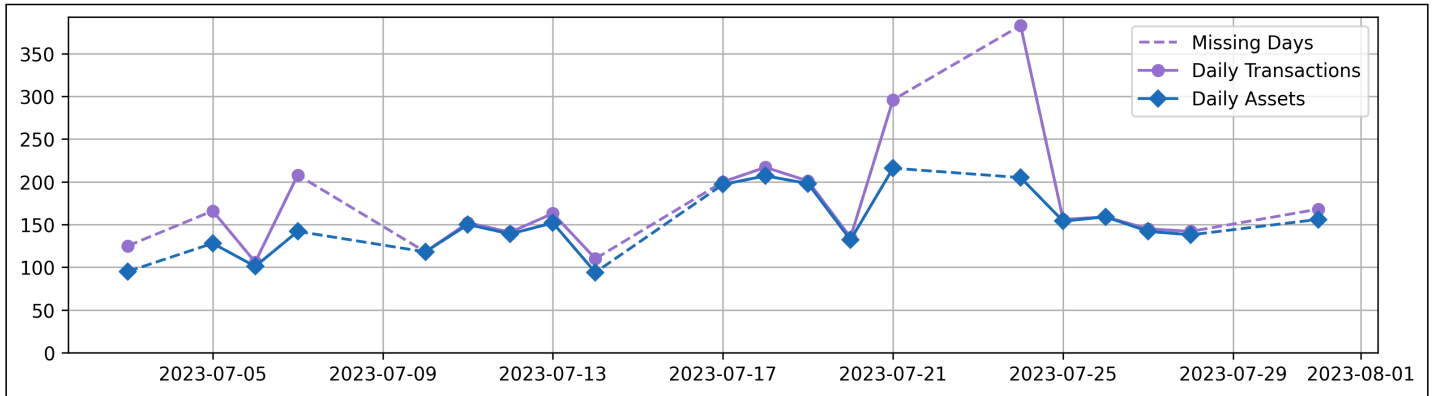

Daily Unique Assets Breakdown

Current Usage

International Intermodal Vertical ID	2717
International Intermodal Horizontal ID	306
Total Daily Unique Assets:	3023

Status Codes:

Historical Usage

Daily Usage

Date	Daily Transactions	Daily Unique Assets
2023-07-03	125	95
2023-07-05	166	128
2023-07-06	106	101
2023-07-07	208	142
2023-07-10	118	118
2023-07-11	152	150
2023-07-12	141	139
2023-07-13	163	152
2023-07-14	110	94
2023-07-17	200	197
2023-07-18	217	207
2023-07-19	201	198
2023-07-20	135	132
2023-07-21	296	216
2023-07-24	383	205
2023-07-25	156	154
2023-07-26	159	159
2023-07-27	145	142
2023-07-28	142	138

2023-07-31	168	156
Total		
20 Day(s)	3491 Transaction(s)	3023 Unique Asset(s)

Transactions Breakdown

Transactions Done

International Intermodal Vertical ID	3117
International Intermodal Horizontal ID	374
Total Transactions:	3491

Status Codes:

Historical Usage

Yearly Usage