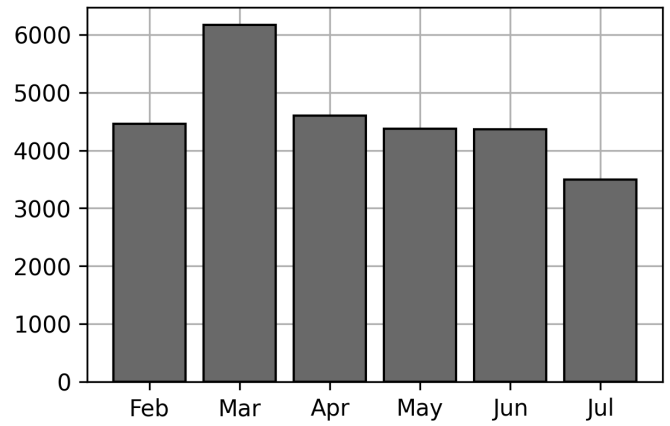

Daily Unique Assets Breakdown

Current Usage

International Intermodal Vertical ID	2717
International Intermodal Horizontal ID	306
Total Daily Unique Assets:	3023

Status Codes:

Historical Usage

Daily Usage

Date	Daily Transactions	Daily Unique Assets
2023-07-03	125	95
2023-07-05	166	128
2023-07-06	106	101
2023-07-07	208	142
2023-07-10	118	118
2023-07-11	152	150
2023-07-12	141	139
2023-07-13	163	152
2023-07-14	110	94
2023-07-17	200	197
2023-07-18	217	207
2023-07-19	201	198
2023-07-20	135	132
2023-07-21	296	216
2023-07-24	383	205
2023-07-25	156	154
2023-07-26	159	159
2023-07-27	145	142
2023-07-28	142	138

2023-07-31	168	156
Total		
20 Day(s)	3491 Transaction(s)	3023 Unique Asset(s)

Transactions Breakdown

Transactions Done

International Intermodal Vertical ID	3117
International Intermodal Horizontal ID	374
Total Transactions:	3491

Status Codes:

Historical Usage

Yearly Usage