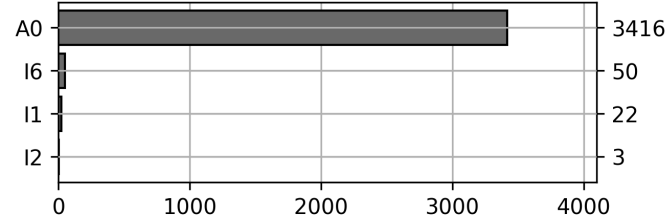

Daily Unique Assets Breakdown

Current Usage

International Intermodal Vertical ID	2717
International Intermodal Horizontal ID	306
Total Daily Unique Assets:	3023

Status Codes:

Historical Usage

Daily Usage

Date	Daily Transactions	Daily Unique Assets
2023-07-03	125	95
2023-07-05	166	128
2023-07-06	106	101
2023-07-07	208	142
2023-07-10	118	118
2023-07-11	152	150
2023-07-12	141	139
2023-07-13	163	152
2023-07-14	110	94
2023-07-17	200	197
2023-07-18	217	207
2023-07-19	201	198
2023-07-20	135	132
2023-07-21	296	216
2023-07-24	383	205
2023-07-25	156	154
2023-07-26	159	159
2023-07-27	145	142
2023-07-28	142	138

2023-07-31	168	156
Total		
20 Day(s)	3491 Transaction(s)	3023 Unique Asset(s)

Transactions Breakdown

Transactions Done

International Intermodal Vertical ID	3117
International Intermodal Horizontal ID	374
Total Transactions:	3491

Status Codes:

Historical Usage

Yearly Usage