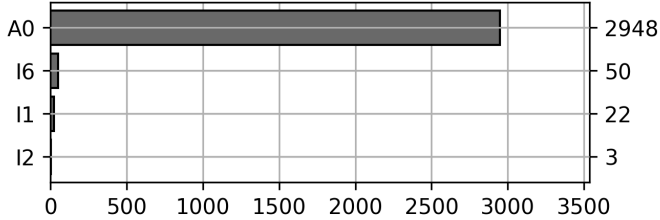

Daily Unique Assets Breakdown

Current Usage

International Intermodal Vertical ID	2717
International Intermodal Horizontal ID	306
Total Daily Unique Assets:	3023

Status Codes:

Historical Usage

Daily Usage

Date	Daily Transactions	Daily Unique Assets
2023-07-03	125	95
2023-07-05	166	128
2023-07-06	106	101
2023-07-07	208	142
2023-07-10	118	118
2023-07-11	152	150
2023-07-12	141	139
2023-07-13	163	152
2023-07-14	110	94
2023-07-17	200	197
2023-07-18	217	207
2023-07-19	201	198
2023-07-20	135	132
2023-07-21	296	216
2023-07-24	383	205
2023-07-25	156	154
2023-07-26	159	159
2023-07-27	145	142
2023-07-28	142	138

2023-07-31	168	156
Total		
20 Day(s)	3491 Transaction(s)	3023 Unique Asset(s)

Transactions Breakdown

Transactions Done

International Intermodal Vertical ID	3117
International Intermodal Horizontal ID	374
Total Transactions:	3491

Status Codes:

Historical Usage

Yearly Usage