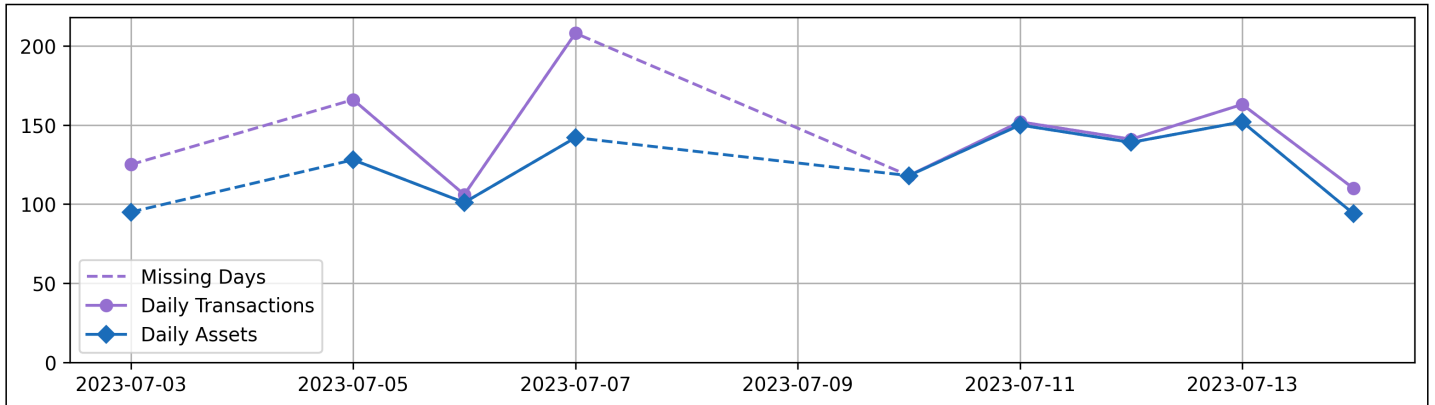

Daily Unique Assets Breakdown

Current Usage

International Intermodal Vertical ID	1018
International Intermodal Horizontal ID	101
Total Daily Unique Assets:	1119

Status Codes:

Historical Usage

Daily Usage

Date	Daily Transactions	Daily Unique Assets
2023-07-03	125	95
2023-07-05	166	128
2023-07-06	106	101
2023-07-07	208	142
2023-07-10	118	118
2023-07-11	152	150
2023-07-12	141	139
2023-07-13	163	152
2023-07-14	110	94

Total

9 Day(s)	1289 Transaction(s)	1119 Unique Asset(s)
----------	---------------------	----------------------

Transactions Breakdown

Transactions Done

International Intermodal Vertical ID	1144
International Intermodal Horizontal ID	145
Total Transactions:	1289

Status Codes:

Historical Usage

Yearly Usage