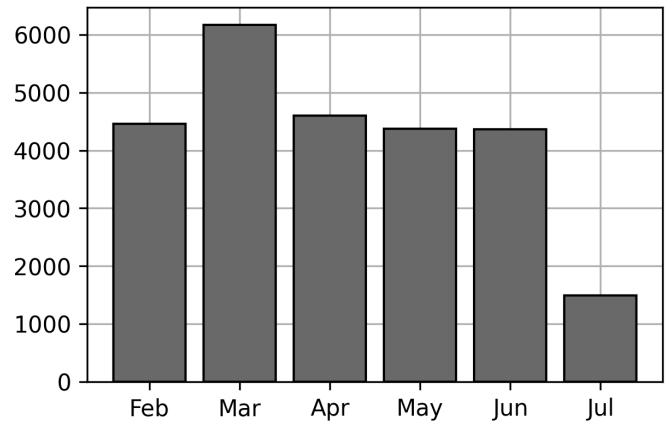

Daily Unique Assets Breakdown

Current Usage

International Intermodal Vertical ID	1018
International Intermodal Horizontal ID	101
Total Daily Unique Assets:	1119

Status Codes:

Historical Usage

Daily Usage

Date	Daily Transactions	Daily Unique Assets
2023-07-03	125	95
2023-07-05	166	128
2023-07-06	106	101
2023-07-07	208	142
2023-07-10	118	118
2023-07-11	152	150
2023-07-12	141	139
2023-07-13	163	152
2023-07-14	110	94

Total

9 Day(s)	1289 Transaction(s)	1119 Unique Asset(s)
----------	---------------------	----------------------

Transactions Breakdown

Transactions Done

International Intermodal Vertical ID	1144
International Intermodal Horizontal ID	145
Total Transactions:	1289

Status Codes:

Historical Usage

Yearly Usage