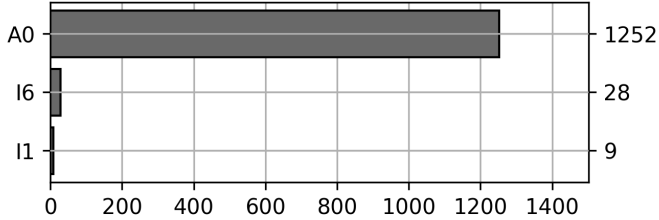

Daily Unique Assets Breakdown

Current Usage

International Intermodal Vertical ID	1018
International Intermodal Horizontal ID	101
Total Daily Unique Assets:	1119

Status Codes:

Historical Usage

Daily Usage

Date	Daily Transactions	Daily Unique Assets
2023-07-03	125	95
2023-07-05	166	128
2023-07-06	106	101
2023-07-07	208	142
2023-07-10	118	118
2023-07-11	152	150
2023-07-12	141	139
2023-07-13	163	152
2023-07-14	110	94

Total

9 Day(s)	1289 Transaction(s)	1119 Unique Asset(s)
----------	---------------------	----------------------

Transactions Breakdown

Transactions Done

International Intermodal Vertical ID	1144
International Intermodal Horizontal ID	145
Total Transactions:	1289

Status Codes:

Historical Usage

Yearly Usage