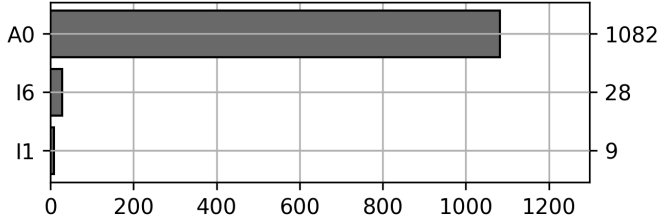

Daily Unique Assets Breakdown

Current Usage

International Intermodal Vertical ID	1018
International Intermodal Horizontal ID	101
Total Daily Unique Assets:	1119

Status Codes:

Historical Usage

Daily Usage

Date	Daily Transactions	Daily Unique Assets
2023-07-03	125	95
2023-07-05	166	128
2023-07-06	106	101
2023-07-07	208	142
2023-07-10	118	118
2023-07-11	152	150
2023-07-12	141	139
2023-07-13	163	152
2023-07-14	110	94

Total

9 Day(s)	1289 Transaction(s)	1119 Unique Asset(s)
----------	---------------------	----------------------

Transactions Breakdown

Transactions Done

International Intermodal Vertical ID	1144
International Intermodal Horizontal ID	145
Total Transactions:	1289

Status Codes:

Historical Usage

Yearly Usage