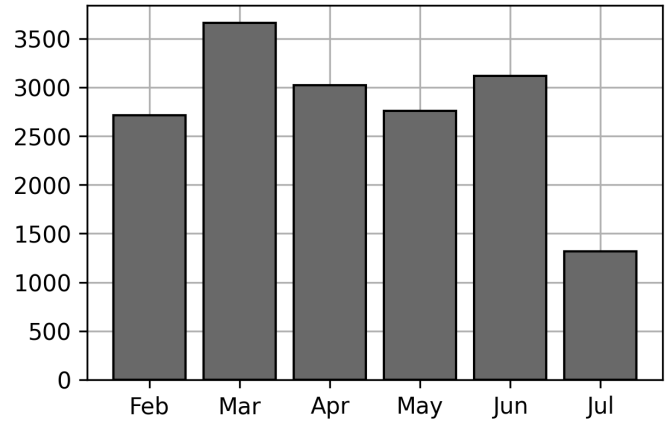

Daily Unique Assets Breakdown

Current Usage

International Intermodal Vertical ID	1018
International Intermodal Horizontal ID	101
Total Daily Unique Assets:	1119

Status Codes:

Historical Usage

Daily Usage

Date	Daily Transactions	Daily Unique Assets
2023-07-03	125	95
2023-07-05	166	128
2023-07-06	106	101
2023-07-07	208	142
2023-07-10	118	118
2023-07-11	152	150
2023-07-12	141	139
2023-07-13	163	152
2023-07-14	110	94

Total

9 Day(s)	1289 Transaction(s)	1119 Unique Asset(s)
----------	---------------------	----------------------

Transactions Breakdown

Transactions Done

International Intermodal Vertical ID	1144
International Intermodal Horizontal ID	145
Total Transactions:	1289

Status Codes:

Historical Usage

Yearly Usage