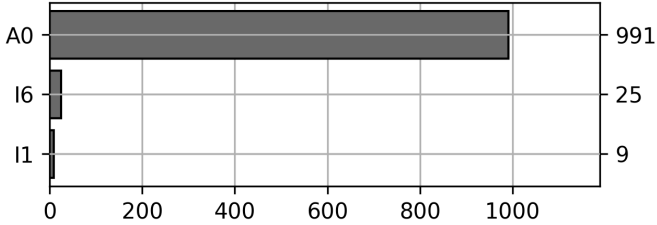

Daily Unique Assets Breakdown

Current Usage

International Intermodal Vertical ID	943
International Intermodal Horizontal ID	82
Total Daily Unique Assets:	1025

Status Codes: