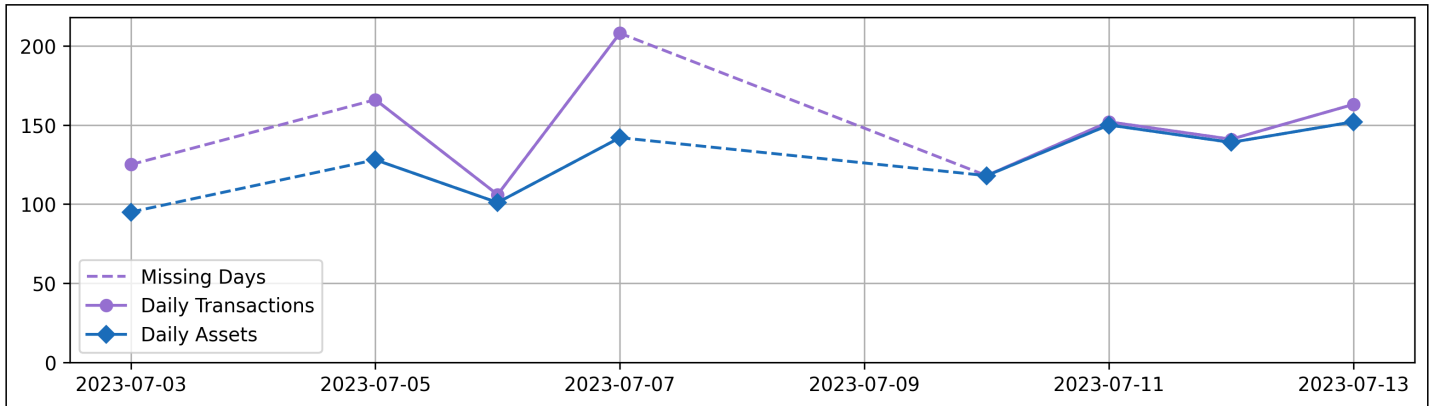

Daily Usage

Date	Daily Transactions	Daily Unique Assets
2023-07-03	125	95
2023-07-05	166	128
2023-07-06	106	101
2023-07-07	208	142
2023-07-10	118	118
2023-07-11	152	150
2023-07-12	141	139
2023-07-13	163	152

Total

8 Day(s)	1179 Transaction(s)	1025 Unique Asset(s)