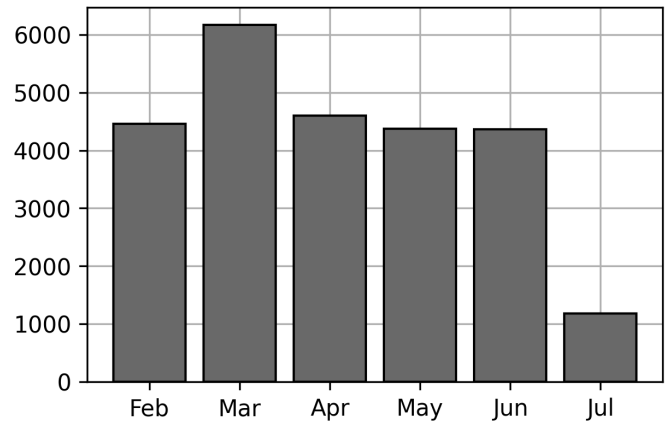

Historical Usage