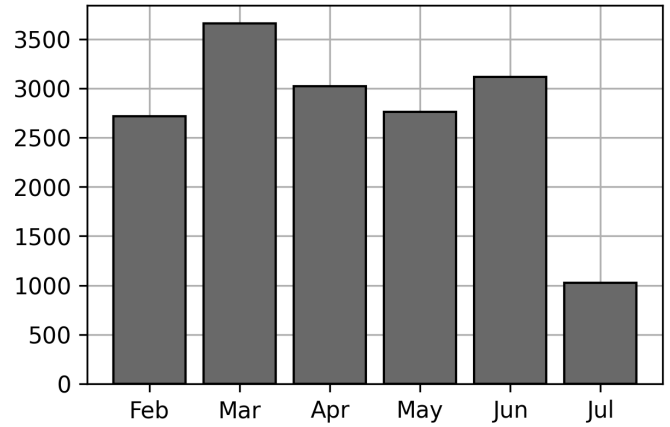

Historical Usage