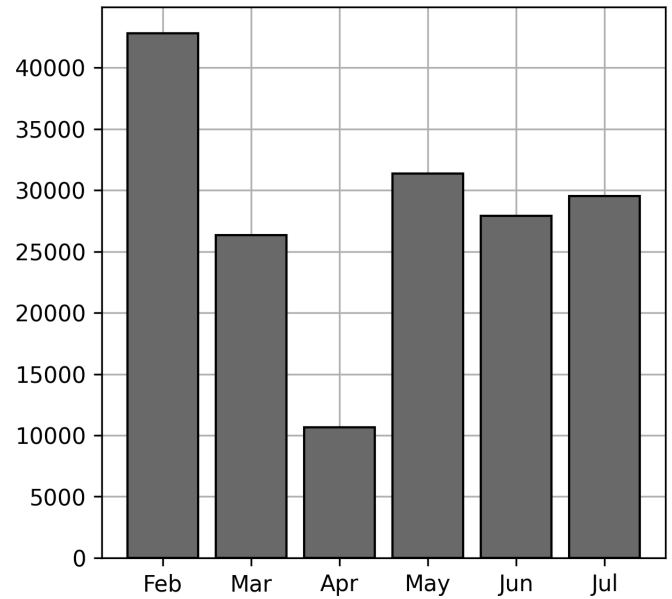

Daily Unique Assets Breakdown

Current Usage

Mounted Chassis ID	12470
International Intermodal Vertical ID	11562
International Intermodal Horizontal ID	2026
Mounted Unknown Chassis ID	1569
Bare Chassis ID	1226
Unknown Container ID	268
Vendor Container Horizontal ID	259
Vendor Container Vertical ID	165
Total Daily Unique Assets:	29545

Status Codes:

Historical Usage

Daily Usage

Date	Daily Transactions	Daily Unique Assets
2023-07-03	2280	2226
2023-07-04	1009	1007
2023-07-05	568	566
2023-07-06	959	957
2023-07-07	1500	1448
2023-07-10	562	558
2023-07-11	933	891
2023-07-12	632	628
2023-07-13	522	518
2023-07-14	3111	3100
2023-07-17	801	798
2023-07-18	4375	4118
2023-07-19	1400	1386
2023-07-20	1227	1223

2023-07-21	14	14
2023-07-24	606	585
2023-07-25	1563	1556
2023-07-26	429	429
2023-07-27	3604	3559
2023-07-28	1821	1806
2023-07-31	2203	2172

Total

21 Day(s)	30119 Transaction(s)	29545 Unique Asset(s)
-----------	----------------------	-----------------------

Total Transactions: 30119

Status Codes:

A0	21236
I4	6721
I3	1837
I6	257
I1	47
I2	21

Historical Usage

Yearly Usage