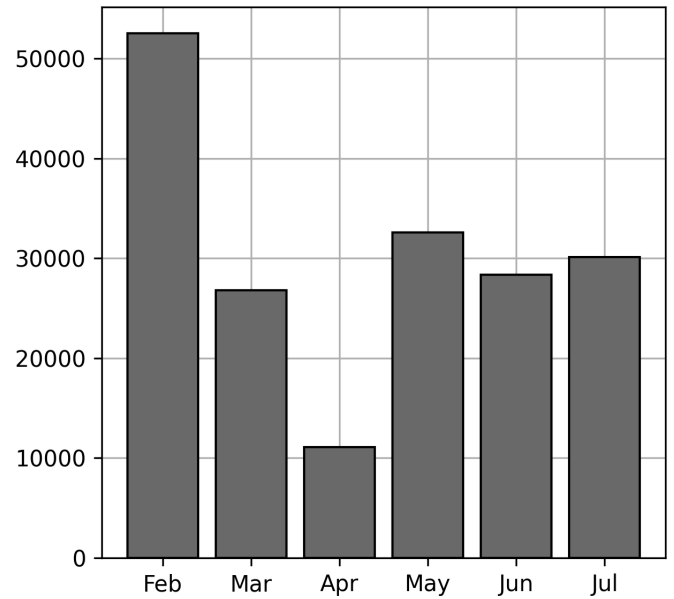

2023-07-21	14	14
2023-07-24	606	585
2023-07-25	1563	1556
2023-07-26	429	429
2023-07-27	3604	3559
2023-07-28	1821	1806
2023-07-31	2203	2172

Total

21 Day(s)	30119 Transaction(s)	29545 Unique Asset(s)
-----------	----------------------	-----------------------

Transactions Breakdown

Transactions Done

Mounted Chassis ID	12652
International Intermodal Vertical ID	11818
International Intermodal Horizontal ID	2144
Mounted Unknown Chassis ID	1569
Bare Chassis ID	1239
Unknown Container ID	268
Vendor Container Horizontal ID	262
Vendor Container Vertical ID	167

Total Transactions: 30119

Status Codes:

A0	21236
I4	6721
I3	1837
I6	257
I1	47
I2	21

Historical Usage

Yearly Usage