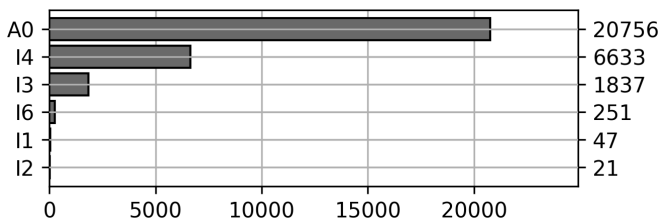

Daily Unique Assets Breakdown

Current Usage

Mounted Chassis ID	12470
International Intermodal Vertical ID	11562
International Intermodal Horizontal ID	2026
Mounted Unknown Chassis ID	1569
Bare Chassis ID	1226
Unknown Container ID	268
Vendor Container Horizontal ID	259
Vendor Container Vertical ID	165
Total Daily Unique Assets:	29545

Status Codes:

Historical Usage

Daily Usage

Date	Daily Transactions	Daily Unique Assets
2023-07-03	2280	2226
2023-07-04	1009	1007
2023-07-05	568	566
2023-07-06	959	957
2023-07-07	1500	1448
2023-07-10	562	558
2023-07-11	933	891
2023-07-12	632	628
2023-07-13	522	518
2023-07-14	3111	3100
2023-07-17	801	798
2023-07-18	4375	4118
2023-07-19	1400	1386
2023-07-20	1227	1223