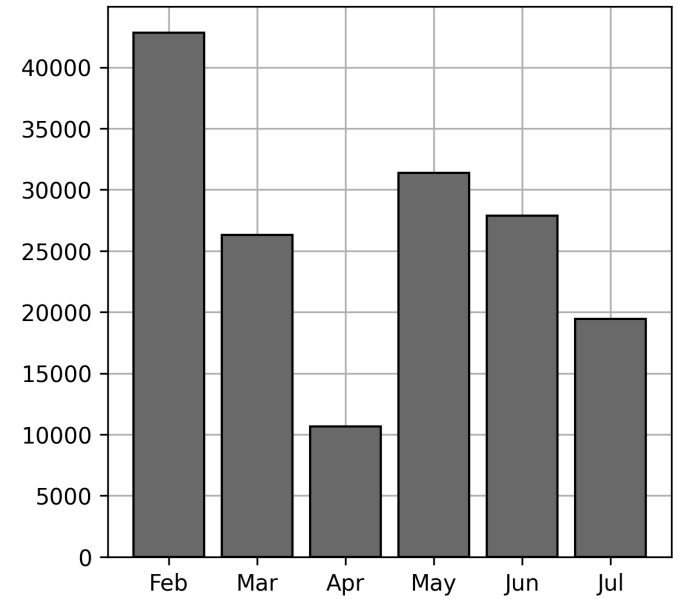

Daily Unique Assets Breakdown

Current Usage

Mounted Chassis ID	8203
International Intermodal Vertical ID	7573
International Intermodal Horizontal ID	1334
Mounted Unknown Chassis ID	1008
Bare Chassis ID	858
Unknown Container ID	199
Vendor Container Horizontal ID	165
Vendor Container Vertical ID	98

Total Daily Unique Assets: 19438

Status Codes:

A0	13783
I4	4237
I3	1207
I6	165
I1	33
I2	13

Historical Usage