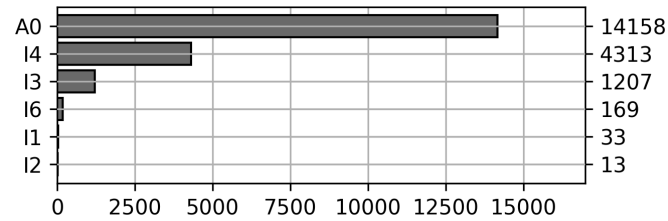

Transactions Breakdown

Transactions Done

Mounted Chassis ID	8356
International Intermodal Vertical ID	7764
International Intermodal Horizontal ID	1434
Mounted Unknown Chassis ID	1008
Bare Chassis ID	867
Unknown Container ID	199
Vendor Container Horizontal ID	166
Vendor Container Vertical ID	99

Total Transactions: 19893

Status Codes: