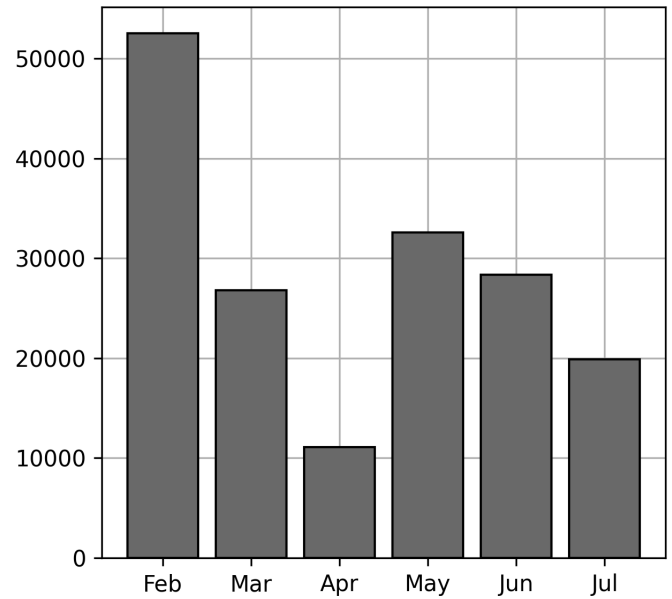

Historical Usage