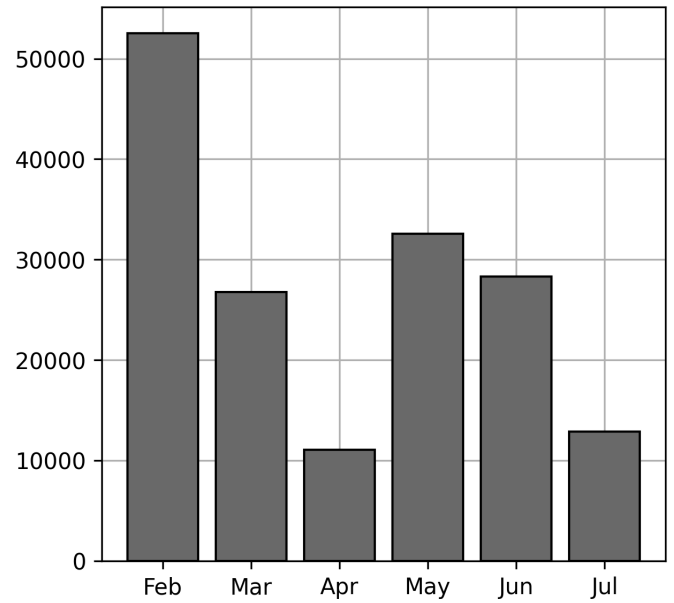

Historical Usage