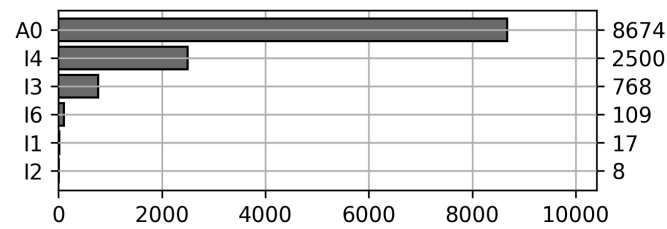

Transactions Breakdown

Transactions Done

Mounted Chassis ID	5012
International Intermodal Vertical ID	4725
International Intermodal Horizontal ID	820
Mounted Unknown Chassis ID	639
Bare Chassis ID	581
Unknown Container ID	129
Vendor Container Horizontal ID	105
Vendor Container Vertical ID	65

Total Transactions: 12076

Status Codes: