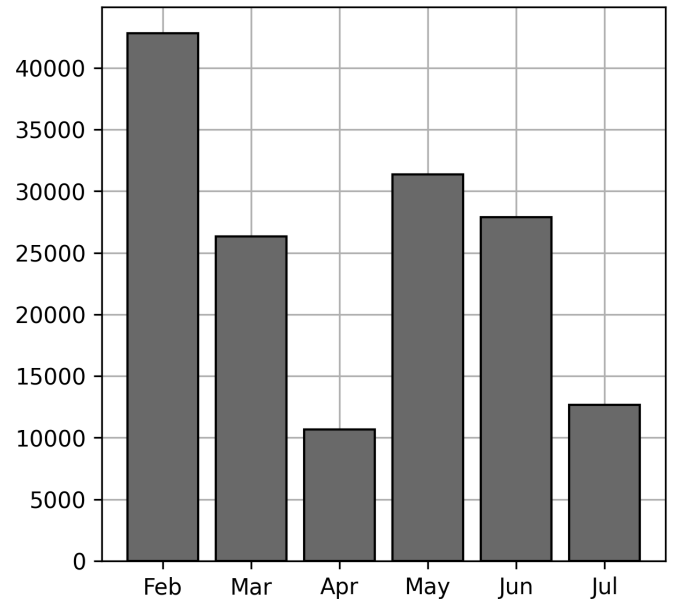

Historical Usage