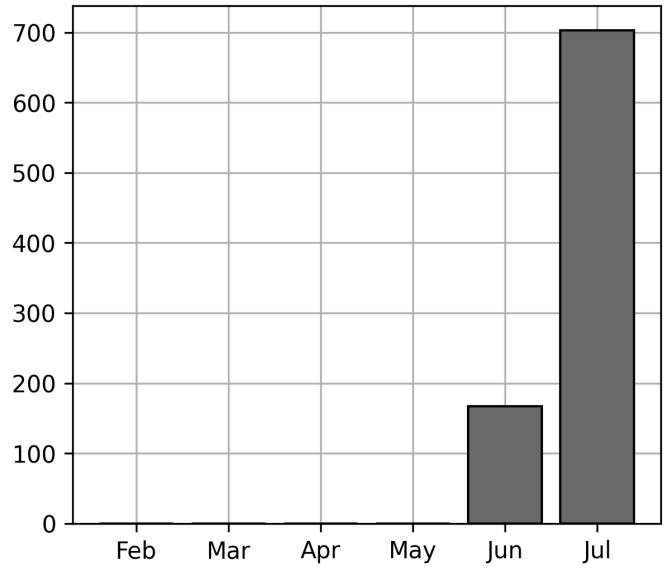

Daily Unique Assets Breakdown

Current Usage

Mounted Chassis ID	295
Vendor Container Horizontal ID	287
Unknown Container ID	46
Mounted Unknown Chassis ID	44
Bare Chassis ID	20
Vendor Container Vertical ID	11
Total Daily Unique Assets:	703

Status Codes:

Historical Usage

Daily Usage

Date	Daily Transactions	Daily Unique Assets
2023-07-01	10	10
2023-07-02	5	5
2023-07-03	25	25
2023-07-05	30	28
2023-07-06	37	35
2023-07-07	29	20
2023-07-08	10	10
2023-07-09	8	6
2023-07-10	27	24
2023-07-11	16	16
2023-07-12	27	27
2023-07-13	12	12
2023-07-14	19	19
2023-07-15	10	10
2023-07-16	4	4

2023-07-17	38	31
2023-07-18	50	44
2023-07-19	44	38
2023-07-20	14	14
2023-07-21	30	27
2023-07-22	4	4
2023-07-24	44	36
2023-07-25	47	43
2023-07-26	72	51
2023-07-27	85	58
2023-07-28	77	50
2023-07-29	12	10
2023-07-30	3	3
2023-07-31	52	43

Total

29 Day(s)	841 Transaction(s)	703 Unique Asset(s)
-----------	--------------------	---------------------