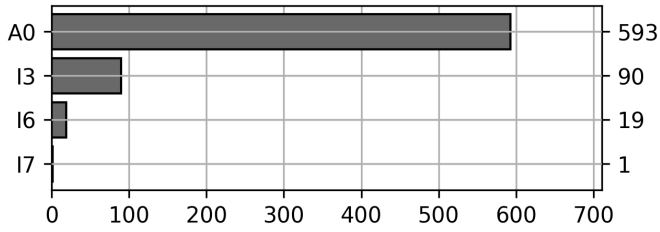

Daily Unique Assets Breakdown

Current Usage

Mounted Chassis ID	295
Vendor Container Horizontal ID	287
Unknown Container ID	46
Mounted Unknown Chassis ID	44
Bare Chassis ID	20
Vendor Container Vertical ID	11
Total Daily Unique Assets:	703

Status Codes:

Historical Usage

Daily Usage

Date	Daily Transactions	Daily Unique Assets
2023-07-01	10	10
2023-07-02	5	5
2023-07-03	25	25
2023-07-05	30	28
2023-07-06	37	35
2023-07-07	29	20
2023-07-08	10	10
2023-07-09	8	6
2023-07-10	27	24
2023-07-11	16	16
2023-07-12	27	27
2023-07-13	12	12
2023-07-14	19	19
2023-07-15	10	10
2023-07-16	4	4