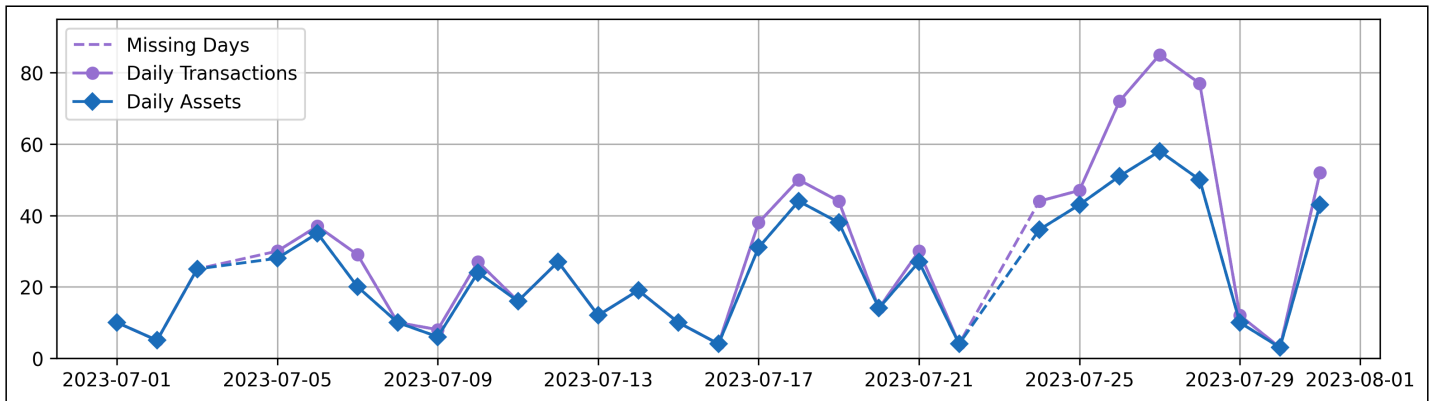

Daily Unique Assets Breakdown

Current Usage

Mounted Chassis ID	295
Vendor Container Horizontal ID	287
Unknown Container ID	46
Mounted Unknown Chassis ID	44
Bare Chassis ID	20
Vendor Container Vertical ID	11
Total Daily Unique Assets:	703

Status Codes:

Historical Usage

Daily Usage

Date	Daily Transactions	Daily Unique Assets
2023-07-01	10	10
2023-07-02	5	5
2023-07-03	25	25
2023-07-05	30	28
2023-07-06	37	35
2023-07-07	29	20
2023-07-08	10	10
2023-07-09	8	6
2023-07-10	27	24
2023-07-11	16	16
2023-07-12	27	27
2023-07-13	12	12
2023-07-14	19	19
2023-07-15	10	10
2023-07-16	4	4

2023-07-17	38	31
2023-07-18	50	44
2023-07-19	44	38
2023-07-20	14	14
2023-07-21	30	27
2023-07-22	4	4
2023-07-24	44	36
2023-07-25	47	43
2023-07-26	72	51
2023-07-27	85	58
2023-07-28	77	50
2023-07-29	12	10
2023-07-30	3	3
2023-07-31	52	43

Total

29 Day(s)	841 Transaction(s)	703 Unique Asset(s)
-----------	--------------------	---------------------