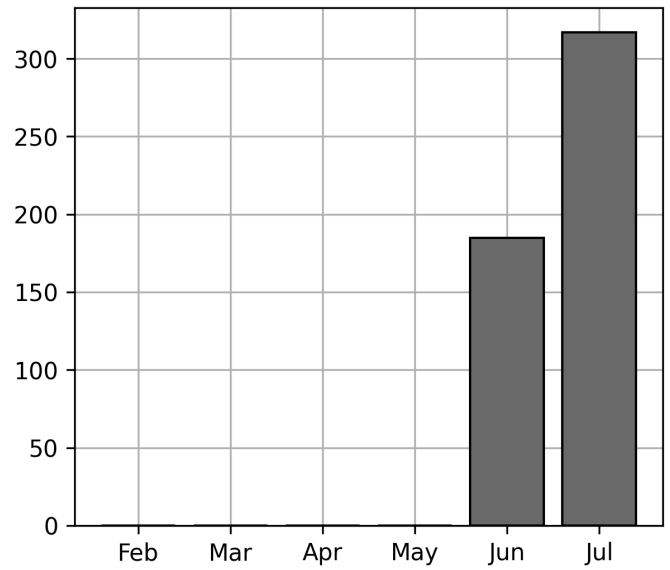

Total

14 Day(s)	265 Transaction(s)	247 Unique Asset(s)
-----------	--------------------	---------------------

Transactions Breakdown

Transactions Done

Vendor Container Horizontal ID	126
Mounted Chassis ID	118
Mounted Unknown Chassis ID	10
Bare Chassis ID	7
Vendor Container Vertical ID	2
Unknown Container ID	2
Total Transactions:	265

Status Codes:

Historical Usage

Yearly Usage