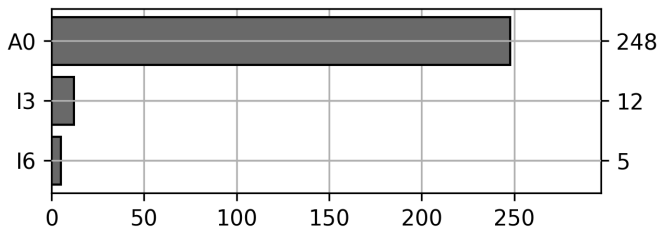

Total

14 Day(s)	265 Transaction(s)	247 Unique Asset(s)
-----------	--------------------	---------------------

Transactions Breakdown

Transactions Done

Vendor Container Horizontal ID	126
Mounted Chassis ID	118
Mounted Unknown Chassis ID	10
Bare Chassis ID	7
Vendor Container Vertical ID	2
Unknown Container ID	2
Total Transactions:	265

Status Codes:

Historical Usage

Yearly Usage