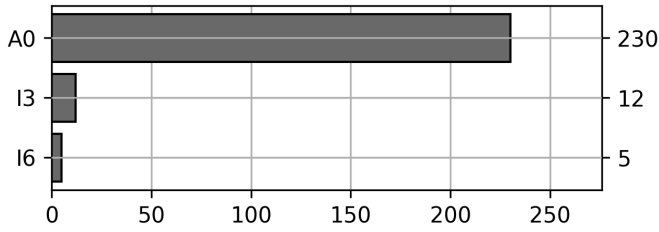

Daily Unique Assets Breakdown

Current Usage

Vendor Container Horizontal ID	117
Mounted Chassis ID	109
Mounted Unknown Chassis ID	10
Bare Chassis ID	7
Vendor Container Vertical ID	2
Unknown Container ID	2
Total Daily Unique Assets:	247

Status Codes:

Historical Usage

Daily Usage

Date	Daily Transactions	Daily Unique Assets
2023-07-01	10	10
2023-07-02	5	5
2023-07-03	25	25
2023-07-04	28	28
2023-07-05	30	28
2023-07-06	37	35
2023-07-07	29	20
2023-07-08	10	10
2023-07-09	8	6
2023-07-10	27	24
2023-07-11	16	16
2023-07-12	27	27
2023-07-13	12	12
2023-07-14	19	19
2023-07-15	10	10