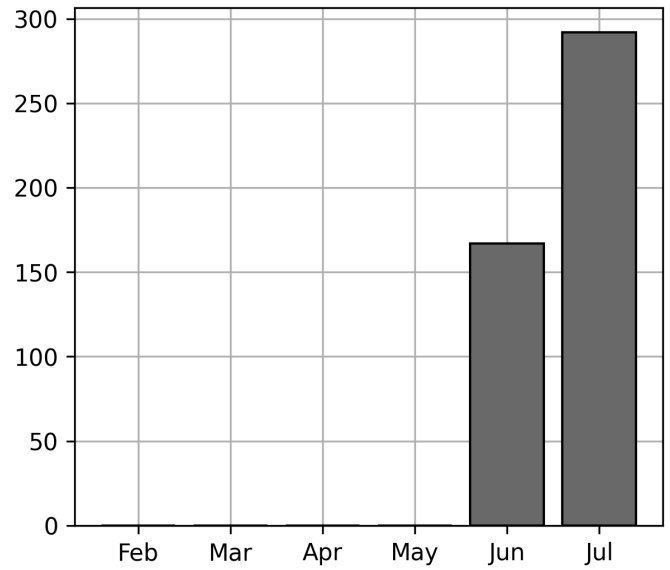

Daily Unique Assets Breakdown

Current Usage

Vendor Container Horizontal ID	117
Mounted Chassis ID	109
Mounted Unknown Chassis ID	10
Bare Chassis ID	7
Vendor Container Vertical ID	2
Unknown Container ID	2
Total Daily Unique Assets:	247

Status Codes:

Historical Usage

Daily Usage

Date	Daily Transactions	Daily Unique Assets
2023-07-01	10	10
2023-07-02	5	5
2023-07-03	25	25
2023-07-04	28	28
2023-07-05	30	28
2023-07-06	37	35
2023-07-07	29	20
2023-07-08	10	10
2023-07-09	8	6
2023-07-10	27	24
2023-07-11	16	16
2023-07-12	27	27
2023-07-13	12	12
2023-07-14	19	19
2023-07-15	10	10

Total

14 Day(s)	265 Transaction(s)	247 Unique Asset(s)
-----------	--------------------	---------------------

Transactions Breakdown

Transactions Done

Vendor Container Horizontal ID	126
Mounted Chassis ID	118
Mounted Unknown Chassis ID	10
Bare Chassis ID	7
Vendor Container Vertical ID	2
Unknown Container ID	2
Total Transactions:	265