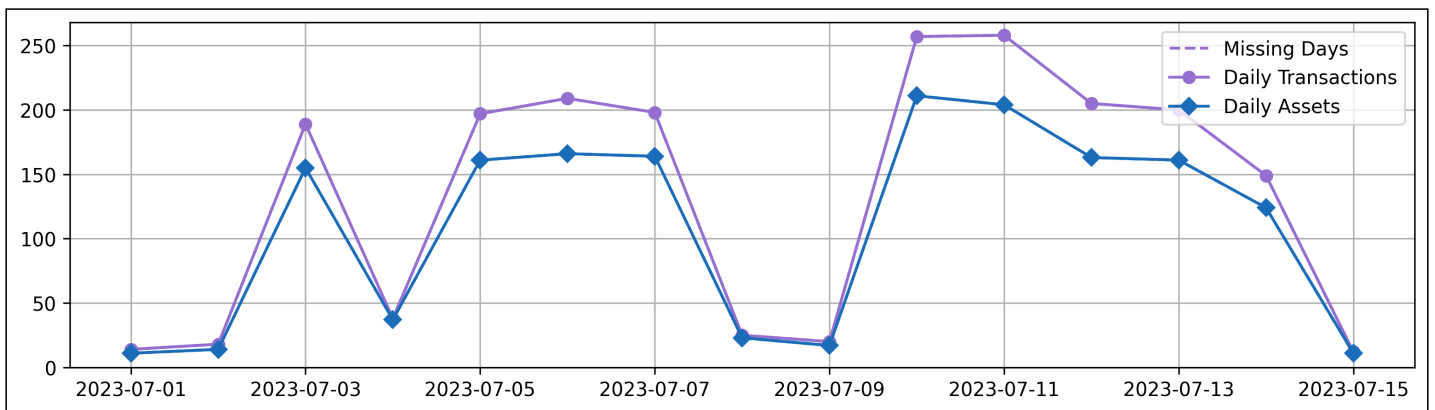

Daily Unique Assets Breakdown

Current Usage

Mounted Chassis ID	552
International Intermodal Vertical ID	357
International Intermodal Horizontal ID	299
Mounted Unknown Chassis ID	205
Bare Chassis ID	193
Unknown Container ID	16
Total Daily Unique Assets:	1622

Status Codes:

Historical Usage

Daily Usage

Date	Daily Transactions	Daily Unique Assets
2023-07-01	14	11
2023-07-02	18	14
2023-07-03	189	155
2023-07-04	38	37
2023-07-05	197	161
2023-07-06	209	166
2023-07-07	198	164
2023-07-08	25	23
2023-07-09	20	17
2023-07-10	257	211
2023-07-11	258	204
2023-07-12	205	163
2023-07-13	200	161
2023-07-14	149	124
2023-07-15	12	11

Total

15 Day(s)	1989 Transaction(s)	1622 Unique Asset(s)
-----------	---------------------	----------------------

Transactions Breakdown

Transactions Done

Mounted Chassis ID	672
International Intermodal Vertical ID	515
International Intermodal Horizontal ID	362
Bare Chassis ID	219
Mounted Unknown Chassis ID	205
Unknown Container ID	16
Total Transactions:	1989