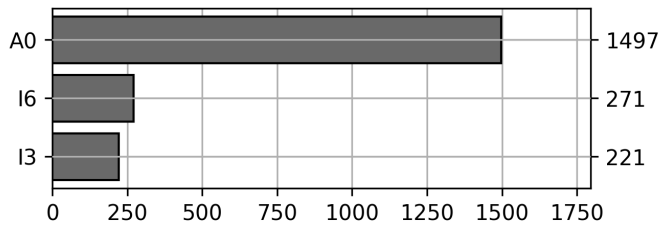

Total

15 Day(s)	1989 Transaction(s)	1622 Unique Asset(s)
-----------	---------------------	----------------------

Transactions Breakdown

Transactions Done

Mounted Chassis ID	672
International Intermodal Vertical ID	515
International Intermodal Horizontal ID	362
Bare Chassis ID	219
Mounted Unknown Chassis ID	205
Unknown Container ID	16
Total Transactions:	1989

Status Codes:

Historical Usage

Yearly Usage