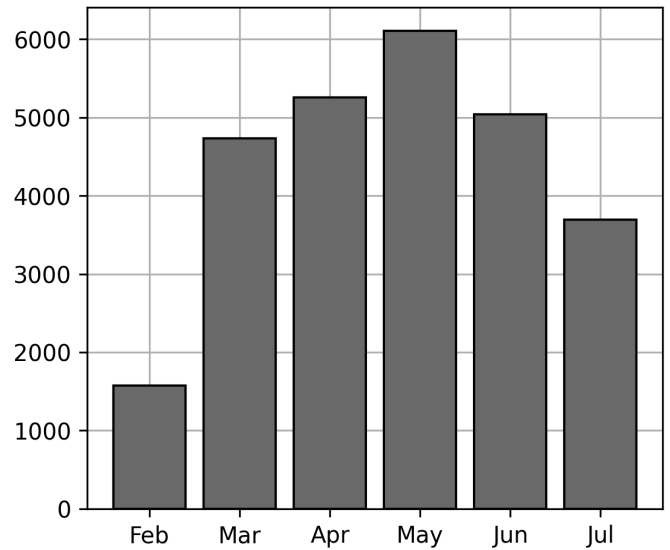

Daily Unique Assets Breakdown

Current Usage

Mounted Chassis ID	552
International Intermodal Vertical ID	357
International Intermodal Horizontal ID	299
Mounted Unknown Chassis ID	205
Bare Chassis ID	193
Unknown Container ID	16
Total Daily Unique Assets:	1622

Status Codes:

Historical Usage

Daily Usage

Date	Daily Transactions	Daily Unique Assets
2023-07-01	14	11
2023-07-02	18	14
2023-07-03	189	155
2023-07-04	38	37
2023-07-05	197	161
2023-07-06	209	166
2023-07-07	198	164
2023-07-08	25	23
2023-07-09	20	17
2023-07-10	257	211
2023-07-11	258	204
2023-07-12	205	163
2023-07-13	200	161
2023-07-14	149	124
2023-07-15	12	11

Total

15 Day(s)	1989 Transaction(s)	1622 Unique Asset(s)
-----------	---------------------	----------------------

Transactions Breakdown

Transactions Done

Mounted Chassis ID	672
International Intermodal Vertical ID	515
International Intermodal Horizontal ID	362
Bare Chassis ID	219
Mounted Unknown Chassis ID	205
Unknown Container ID	16
Total Transactions:	1989