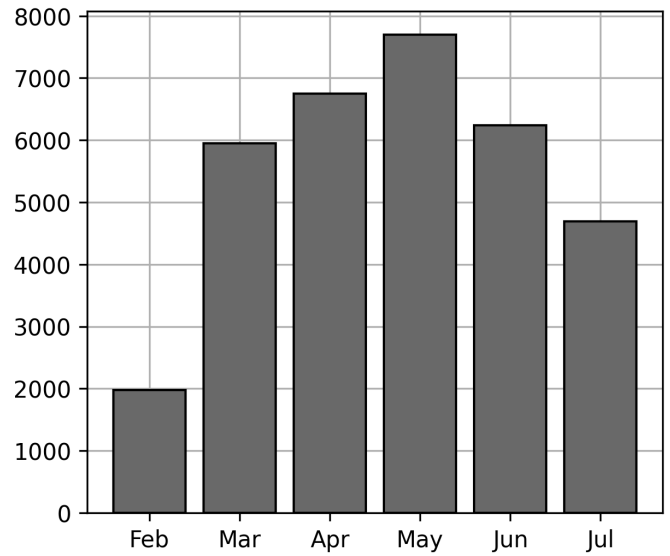

Total

15 Day(s)	1989 Transaction(s)	1622 Unique Asset(s)
-----------	---------------------	----------------------

Transactions Breakdown

Transactions Done

Mounted Chassis ID	672
International Intermodal Vertical ID	515
International Intermodal Horizontal ID	362
Bare Chassis ID	219
Mounted Unknown Chassis ID	205
Unknown Container ID	16
Total Transactions:	1989

Status Codes:

Historical Usage

Yearly Usage