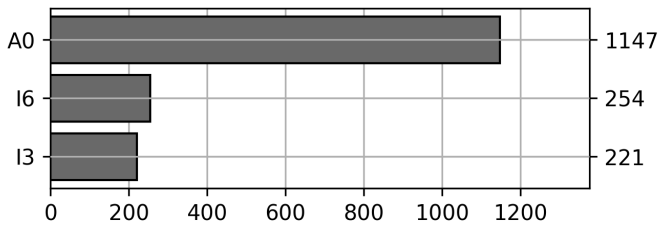

Daily Unique Assets Breakdown

Current Usage

Mounted Chassis ID	552
International Intermodal Vertical ID	357
International Intermodal Horizontal ID	299
Mounted Unknown Chassis ID	205
Bare Chassis ID	193
Unknown Container ID	16
Total Daily Unique Assets:	1622

Status Codes:

Historical Usage

Daily Usage

Date	Daily Transactions	Daily Unique Assets
2023-07-01	14	11
2023-07-02	18	14
2023-07-03	189	155
2023-07-04	38	37
2023-07-05	197	161
2023-07-06	209	166
2023-07-07	198	164
2023-07-08	25	23
2023-07-09	20	17
2023-07-10	257	211
2023-07-11	258	204
2023-07-12	205	163
2023-07-13	200	161
2023-07-14	149	124
2023-07-15	12	11