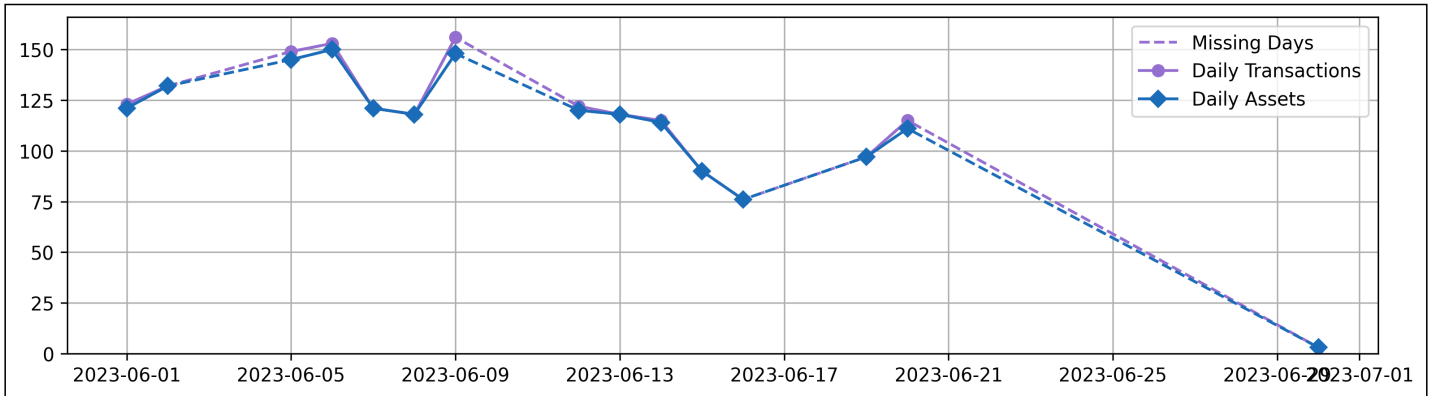

Daily Unique Assets Breakdown

Current Usage

International Intermodal Vertical ID	1487
International Intermodal Horizontal ID	177
Total Daily Unique Assets:	1664

Status Codes:

Historical Usage

Daily Usage

Date	Daily Transactions	Daily Unique Assets
2023-06-01	123	121
2023-06-02	132	132
2023-06-05	149	145
2023-06-06	153	150
2023-06-07	121	121
2023-06-08	118	118
2023-06-09	156	148
2023-06-12	122	120
2023-06-13	118	118
2023-06-14	115	114
2023-06-15	90	90
2023-06-16	76	76
2023-06-19	97	97
2023-06-20	115	111
2023-06-30	3	3

Total		
15 Day(s)	1688 Transaction(s)	1664 Unique Asset(s)

Transactions Breakdown

Transactions Done

International Intermodal Vertical ID	1508
International Intermodal Horizontal ID	180
Total Transactions:	1688

Status Codes:

Historical Usage

Yearly Usage