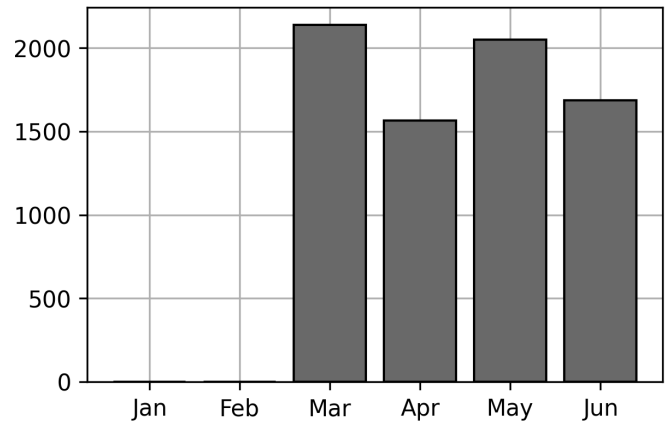

Daily Unique Assets Breakdown

Current Usage

International Intermodal Vertical ID	1487
International Intermodal Horizontal ID	177
Total Daily Unique Assets:	1664

Status Codes:

Historical Usage

Daily Usage

Date	Daily Transactions	Daily Unique Assets
2023-06-01	123	121
2023-06-02	132	132
2023-06-05	149	145
2023-06-06	153	150
2023-06-07	121	121
2023-06-08	118	118
2023-06-09	156	148
2023-06-12	122	120
2023-06-13	118	118
2023-06-14	115	114
2023-06-15	90	90
2023-06-16	76	76
2023-06-19	97	97
2023-06-20	115	111
2023-06-30	3	3

Total		
15 Day(s)	1688 Transaction(s)	1664 Unique Asset(s)

Transactions Breakdown

Transactions Done

International Intermodal Vertical ID	1508
International Intermodal Horizontal ID	180
Total Transactions:	1688

Status Codes:

Historical Usage

Yearly Usage