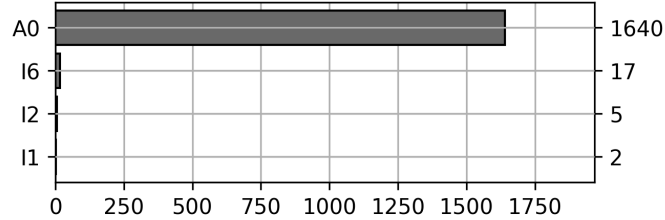

Daily Unique Assets Breakdown

Current Usage

International Intermodal Vertical ID	1487
International Intermodal Horizontal ID	177
Total Daily Unique Assets:	1664

Status Codes:

Historical Usage

Daily Usage

Date	Daily Transactions	Daily Unique Assets
2023-06-01	123	121
2023-06-02	132	132
2023-06-05	149	145
2023-06-06	153	150
2023-06-07	121	121
2023-06-08	118	118
2023-06-09	156	148
2023-06-12	122	120
2023-06-13	118	118
2023-06-14	115	114
2023-06-15	90	90
2023-06-16	76	76
2023-06-19	97	97
2023-06-20	115	111
2023-06-30	3	3

Total		
15 Day(s)	1688 Transaction(s)	1664 Unique Asset(s)

Transactions Breakdown

Transactions Done

International Intermodal Vertical ID	1508
International Intermodal Horizontal ID	180
Total Transactions:	1688

Status Codes:

Historical Usage

Yearly Usage