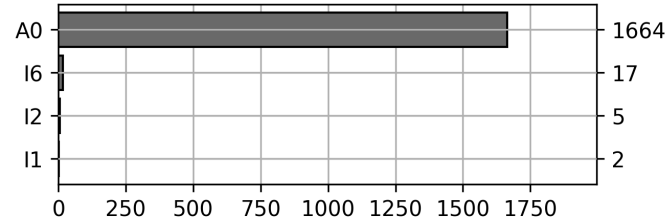

Daily Unique Assets Breakdown

Current Usage

International Intermodal Vertical ID	1487
International Intermodal Horizontal ID	177
Total Daily Unique Assets:	1664

Status Codes:

Historical Usage

Daily Usage

Date	Daily Transactions	Daily Unique Assets
2023-06-01	123	121
2023-06-02	132	132
2023-06-05	149	145
2023-06-06	153	150
2023-06-07	121	121
2023-06-08	118	118
2023-06-09	156	148
2023-06-12	122	120
2023-06-13	118	118
2023-06-14	115	114
2023-06-15	90	90
2023-06-16	76	76
2023-06-19	97	97
2023-06-20	115	111
2023-06-30	3	3

Total		
15 Day(s)	1688 Transaction(s)	1664 Unique Asset(s)

Transactions Breakdown

Transactions Done

International Intermodal Vertical ID	1508
International Intermodal Horizontal ID	180
Total Transactions:	1688

Status Codes:

Historical Usage

Yearly Usage