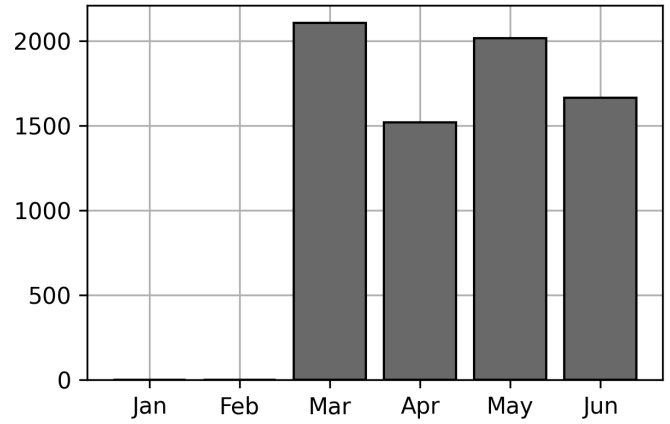

Daily Unique Assets Breakdown

Current Usage

International Intermodal Vertical ID	1487
International Intermodal Horizontal ID	177
Total Daily Unique Assets:	1664

Status Codes:

Historical Usage

Daily Usage

Date	Daily Transactions	Daily Unique Assets
2023-06-01	123	121
2023-06-02	132	132
2023-06-05	149	145
2023-06-06	153	150
2023-06-07	121	121
2023-06-08	118	118
2023-06-09	156	148
2023-06-12	122	120
2023-06-13	118	118
2023-06-14	115	114
2023-06-15	90	90
2023-06-16	76	76
2023-06-19	97	97
2023-06-20	115	111
2023-06-30	3	3

Total		
15 Day(s)	1688 Transaction(s)	1664 Unique Asset(s)

Transactions Breakdown

Transactions Done

International Intermodal Vertical ID	1508
International Intermodal Horizontal ID	180
Total Transactions:	1688

Status Codes:

Historical Usage

Yearly Usage