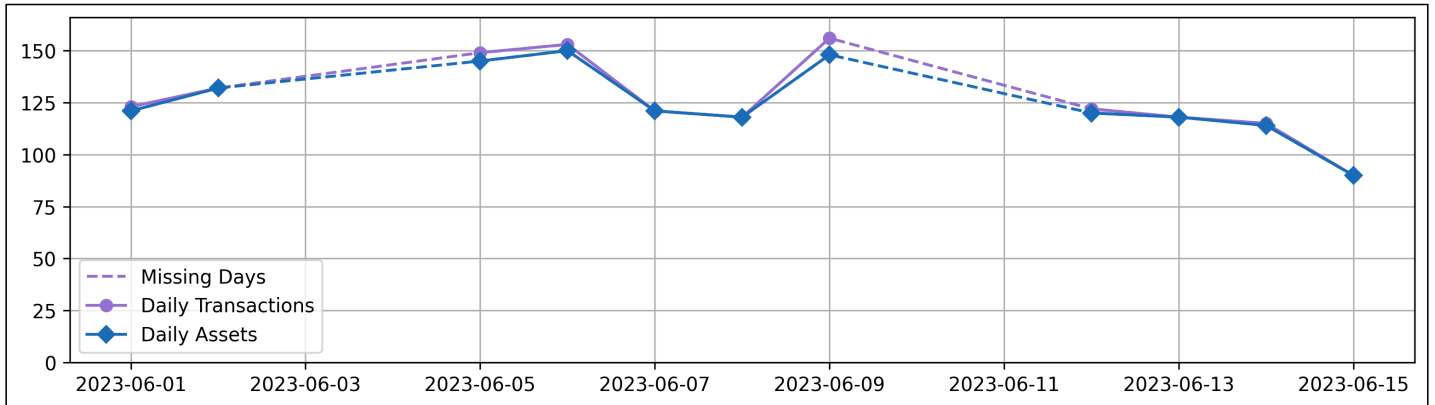

Daily Unique Assets Breakdown

Current Usage

International Intermodal Vertical ID	1247
International Intermodal Horizontal ID	130
Total Daily Unique Assets:	1377

Status Codes:

Historical Usage

Daily Usage

Date	Daily Transactions	Daily Unique Assets
2023-06-01	123	121
2023-06-02	132	132
2023-06-05	149	145
2023-06-06	153	150
2023-06-07	121	121
2023-06-08	118	118
2023-06-09	156	148
2023-06-12	122	120
2023-06-13	118	118
2023-06-14	115	114
2023-06-15	90	90

Total

11 Day(s)	1397 Transaction(s)	1377 Unique Asset(s)
-----------	---------------------	----------------------

Transactions Breakdown

Transactions Done

International Intermodal Vertical ID	1265
International Intermodal Horizontal ID	132
Total Transactions:	1397

Status Codes:

Historical Usage

Yearly Usage