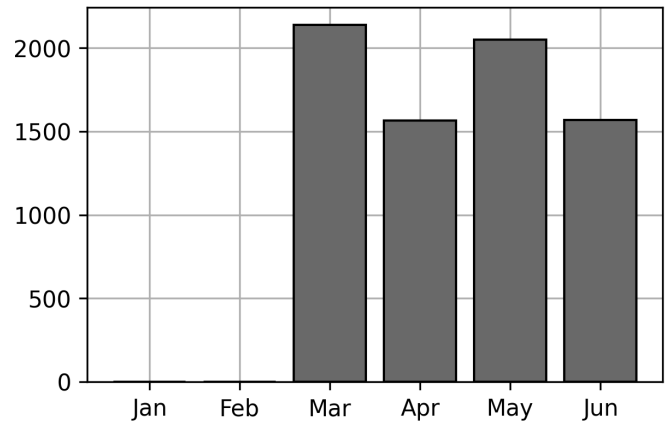

Daily Unique Assets Breakdown

Current Usage

International Intermodal Vertical ID	1247
International Intermodal Horizontal ID	130
Total Daily Unique Assets:	1377

Status Codes:

Historical Usage

Daily Usage

Date	Daily Transactions	Daily Unique Assets
2023-06-01	123	121
2023-06-02	132	132
2023-06-05	149	145
2023-06-06	153	150
2023-06-07	121	121
2023-06-08	118	118
2023-06-09	156	148
2023-06-12	122	120
2023-06-13	118	118
2023-06-14	115	114
2023-06-15	90	90

Total

11 Day(s)	1397 Transaction(s)	1377 Unique Asset(s)
-----------	---------------------	----------------------

Transactions Breakdown

Transactions Done

International Intermodal Vertical ID	1265
International Intermodal Horizontal ID	132
Total Transactions:	1397

Status Codes:

Historical Usage

Yearly Usage