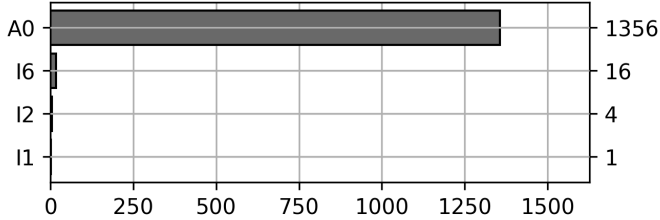

Daily Unique Assets Breakdown

Current Usage

International Intermodal Vertical ID	1247
International Intermodal Horizontal ID	130
Total Daily Unique Assets:	1377

Status Codes:

Historical Usage

Daily Usage

Date	Daily Transactions	Daily Unique Assets
2023-06-01	123	121
2023-06-02	132	132
2023-06-05	149	145
2023-06-06	153	150
2023-06-07	121	121
2023-06-08	118	118
2023-06-09	156	148
2023-06-12	122	120
2023-06-13	118	118
2023-06-14	115	114
2023-06-15	90	90

Total

11 Day(s)	1397 Transaction(s)	1377 Unique Asset(s)
-----------	---------------------	----------------------

Transactions Breakdown

Transactions Done

International Intermodal Vertical ID	1265
International Intermodal Horizontal ID	132
Total Transactions:	1397

Status Codes:

Historical Usage

Yearly Usage