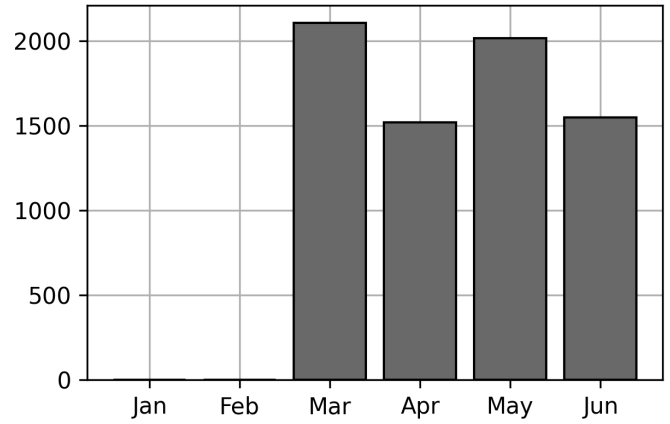

Daily Unique Assets Breakdown

Current Usage

International Intermodal Vertical ID	1247
International Intermodal Horizontal ID	130
Total Daily Unique Assets:	1377

Status Codes:

Historical Usage

Daily Usage

Date	Daily Transactions	Daily Unique Assets
2023-06-01	123	121
2023-06-02	132	132
2023-06-05	149	145
2023-06-06	153	150
2023-06-07	121	121
2023-06-08	118	118
2023-06-09	156	148
2023-06-12	122	120
2023-06-13	118	118
2023-06-14	115	114
2023-06-15	90	90

Total

11 Day(s)	1397 Transaction(s)	1377 Unique Asset(s)
-----------	---------------------	----------------------

Transactions Breakdown

Transactions Done

International Intermodal Vertical ID	1265
International Intermodal Horizontal ID	132
Total Transactions:	1397

Status Codes:

Historical Usage

Yearly Usage