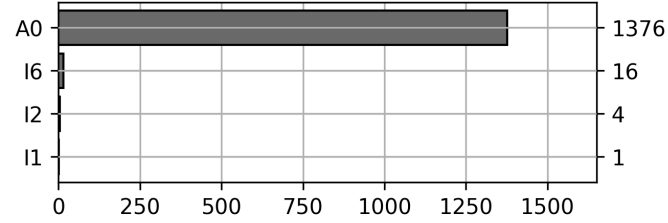

Daily Unique Assets Breakdown

Current Usage

International Intermodal Vertical ID	1247
International Intermodal Horizontal ID	130
Total Daily Unique Assets:	1377

Status Codes:

Historical Usage

Daily Usage

Date	Daily Transactions	Daily Unique Assets
2023-06-01	123	121
2023-06-02	132	132
2023-06-05	149	145
2023-06-06	153	150
2023-06-07	121	121
2023-06-08	118	118
2023-06-09	156	148
2023-06-12	122	120
2023-06-13	118	118
2023-06-14	115	114
2023-06-15	90	90

Total

11 Day(s)	1397 Transaction(s)	1377 Unique Asset(s)
-----------	---------------------	----------------------

Transactions Breakdown

Transactions Done

International Intermodal Vertical ID	1265
International Intermodal Horizontal ID	132
Total Transactions:	1397

Status Codes:

Historical Usage

Yearly Usage