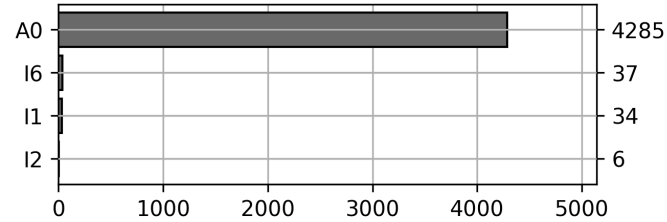

Transactions Breakdown

Transactions Done

International Intermodal Vertical ID	3980
International Intermodal Horizontal ID	382
Total Transactions:	4362

Status Codes: