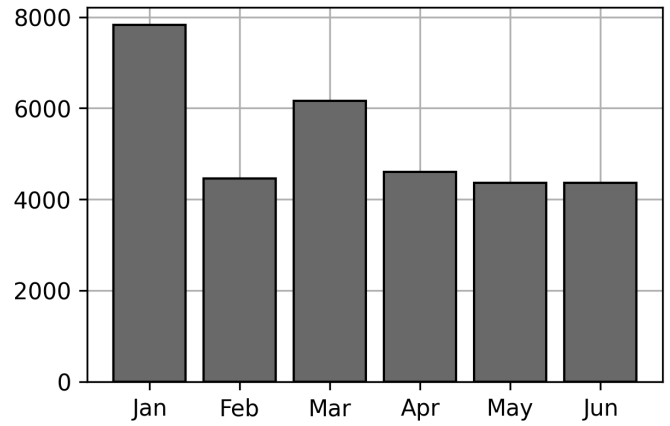

Historical Usage