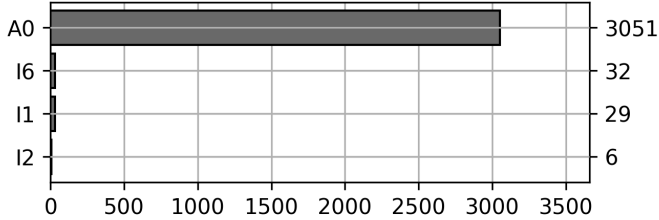

Daily Unique Assets Breakdown

Current Usage

International Intermodal Vertical ID	2889
International Intermodal Horizontal ID	229
Total Daily Unique Assets:	3118

Status Codes: