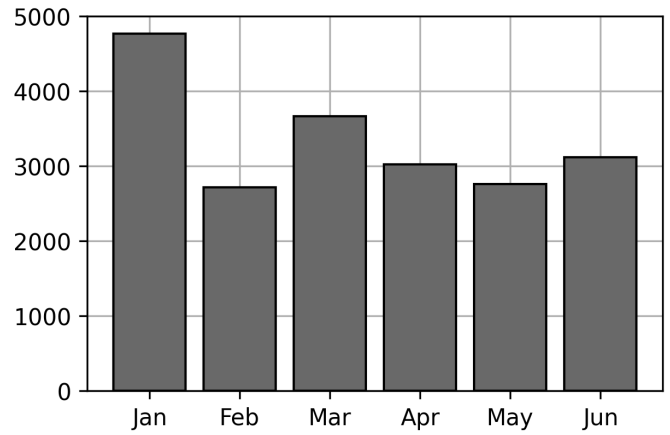

Historical Usage