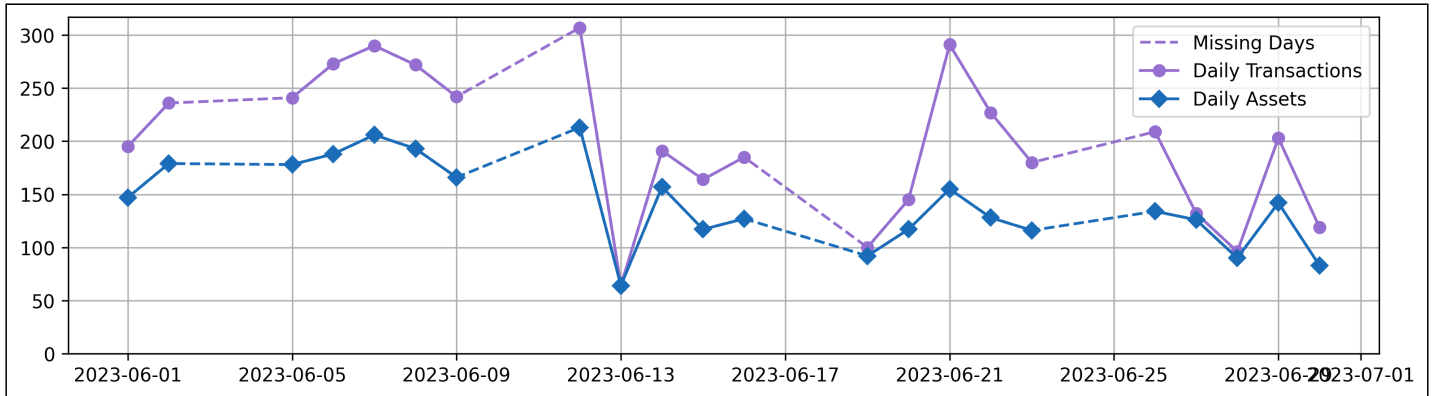

Daily Usage

Date	Daily Transactions	Daily Unique Assets
2023-06-01	195	147
2023-06-02	236	179
2023-06-03	241	178
2023-06-04	273	188
2023-06-05	290	206
2023-06-06	272	193
2023-06-07	242	166
2023-06-08	307	213
2023-06-09	64	64
2023-06-10	191	157
2023-06-11	164	117
2023-06-12	185	127
2023-06-13	100	92
2023-06-14	145	117
2023-06-15	291	155
2023-06-16	227	128
2023-06-17	180	116
2023-06-18	209	134