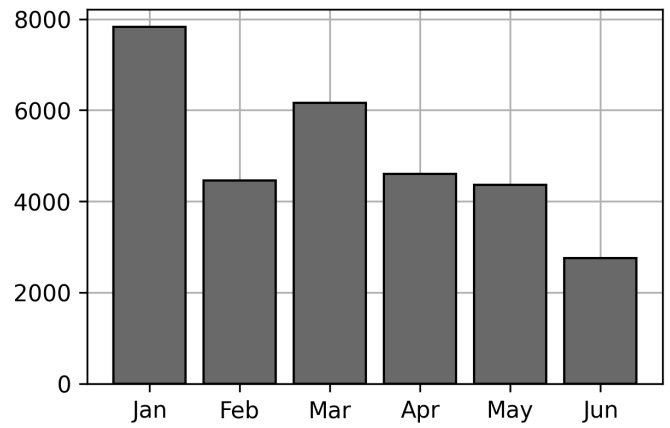

Daily Unique Assets Breakdown

Current Usage

International Intermodal Vertical ID	1708
International Intermodal Horizontal ID	100
Total Daily Unique Assets:	1808

Status Codes:

Historical Usage

Daily Usage

Date	Daily Transactions	Daily Unique Assets
2023-06-01	195	147
2023-06-02	236	179
2023-06-05	241	178
2023-06-06	273	188
2023-06-07	290	206
2023-06-08	272	193
2023-06-09	242	166
2023-06-12	307	213
2023-06-13	64	64
2023-06-14	191	157
2023-06-15	164	117

Total

11 Day(s)	2475 Transaction(s)	1808 Unique Asset(s)
-----------	---------------------	----------------------

Transactions Breakdown

Transactions Done

International Intermodal Vertical ID	2306
International Intermodal Horizontal ID	169
Total Transactions:	2475

Status Codes:

Historical Usage

Yearly Usage