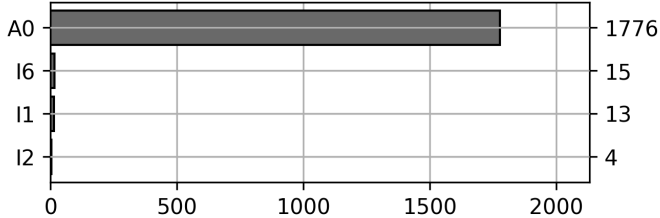

Daily Unique Assets Breakdown

Current Usage

International Intermodal Vertical ID	1708
International Intermodal Horizontal ID	100
Total Daily Unique Assets:	1808

Status Codes:

Historical Usage

Daily Usage

Date	Daily Transactions	Daily Unique Assets
2023-06-01	195	147
2023-06-02	236	179
2023-06-05	241	178
2023-06-06	273	188
2023-06-07	290	206
2023-06-08	272	193
2023-06-09	242	166
2023-06-12	307	213
2023-06-13	64	64
2023-06-14	191	157
2023-06-15	164	117

Total

11 Day(s)	2475 Transaction(s)	1808 Unique Asset(s)
-----------	---------------------	----------------------

Transactions Breakdown

Transactions Done

International Intermodal Vertical ID	2306
International Intermodal Horizontal ID	169
Total Transactions:	2475

Status Codes:

Historical Usage

Yearly Usage