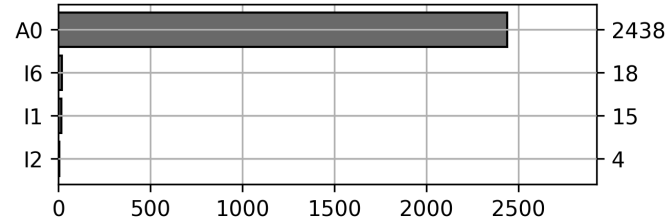

Total

11 Day(s)	2475 Transaction(s)	1808 Unique Asset(s)
-----------	---------------------	----------------------

Transactions Breakdown

Transactions Done

International Intermodal Vertical ID	2306
International Intermodal Horizontal ID	169
Total Transactions:	2475

Status Codes:

Historical Usage

Yearly Usage