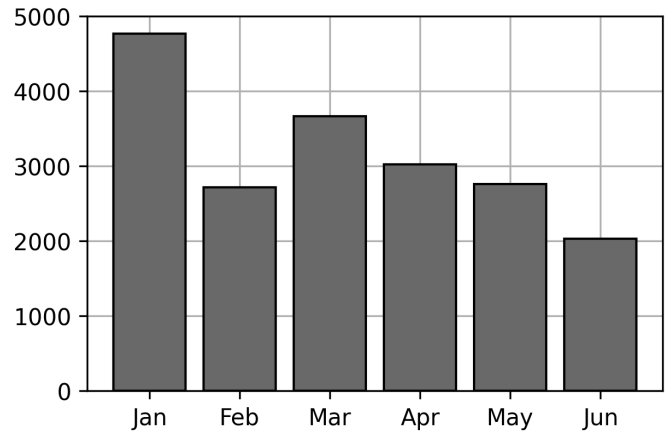

Daily Unique Assets Breakdown

Current Usage

International Intermodal Vertical ID	1708
International Intermodal Horizontal ID	100
Total Daily Unique Assets:	1808

Status Codes:

Historical Usage

Daily Usage

Date	Daily Transactions	Daily Unique Assets
2023-06-01	195	147
2023-06-02	236	179
2023-06-05	241	178
2023-06-06	273	188
2023-06-07	290	206
2023-06-08	272	193
2023-06-09	242	166
2023-06-12	307	213
2023-06-13	64	64
2023-06-14	191	157
2023-06-15	164	117

Total

11 Day(s)	2475 Transaction(s)	1808 Unique Asset(s)
-----------	---------------------	----------------------

Transactions Breakdown

Transactions Done

International Intermodal Vertical ID	2306
International Intermodal Horizontal ID	169
Total Transactions:	2475

Status Codes:

Historical Usage

Yearly Usage