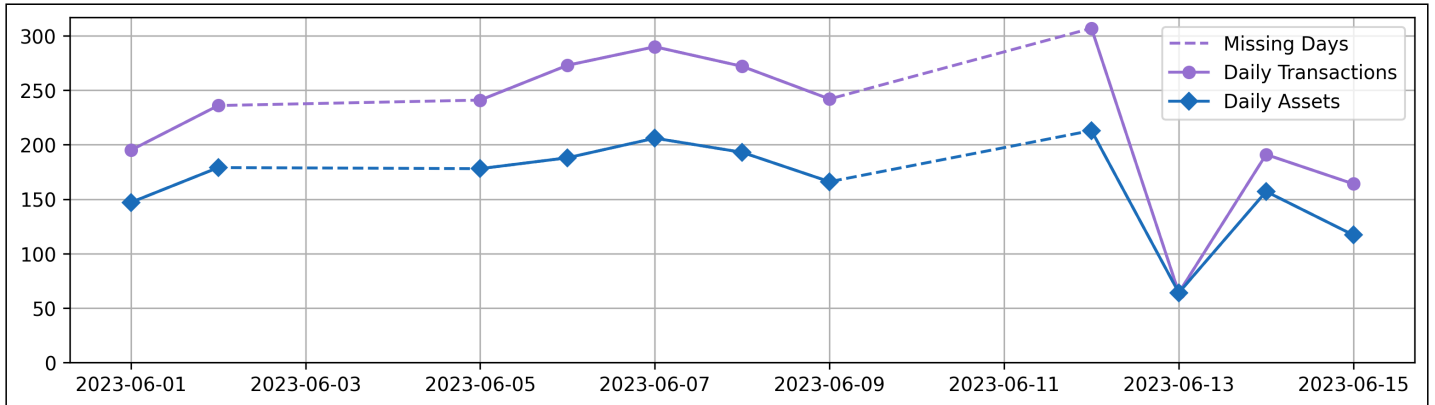

Daily Unique Assets Breakdown

Current Usage

International Intermodal Vertical ID	1708
International Intermodal Horizontal ID	100
Total Daily Unique Assets:	1808

Status Codes:

Historical Usage

Daily Usage

Date	Daily Transactions	Daily Unique Assets
2023-06-01	195	147
2023-06-02	236	179
2023-06-05	241	178
2023-06-06	273	188
2023-06-07	290	206
2023-06-08	272	193
2023-06-09	242	166
2023-06-12	307	213
2023-06-13	64	64
2023-06-14	191	157
2023-06-15	164	117

Total

11 Day(s)	2475 Transaction(s)	1808 Unique Asset(s)
-----------	---------------------	----------------------

Transactions Breakdown

Transactions Done

International Intermodal Vertical ID	2306
International Intermodal Horizontal ID	169
Total Transactions:	2475

Status Codes:

Historical Usage

Yearly Usage