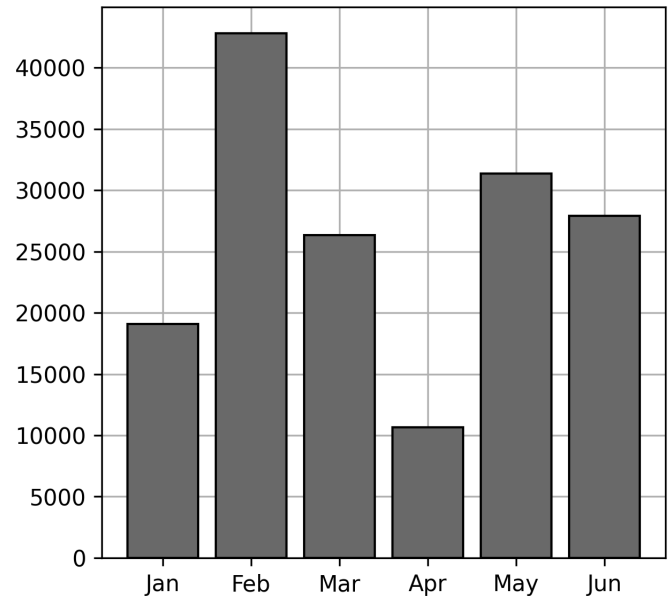

Daily Unique Assets Breakdown

Current Usage

Mounted Chassis ID	11774
International Intermodal Vertical ID	11321
International Intermodal Horizontal ID	1538
Mounted Unknown Chassis ID	1531
Bare Chassis ID	1135
Unknown Container ID	233
Vendor Container Horizontal ID	228
Vendor Container Vertical ID	129
Total Daily Unique Assets:	27889

Historical Usage

Status Codes:

Daily Usage

Date	Daily Transactions	Daily Unique Assets
2023-06-01	2372	2360
2023-06-02	1507	1480
2023-06-05	1806	1796
2023-06-06	1108	1103
2023-06-07	493	493
2023-06-08	1549	1535
2023-06-09	2284	2142
2023-06-12	436	431
2023-06-13	2412	2399
2023-06-14	1730	1718
2023-06-15	1751	1738
2023-06-16	1006	998
2023-06-20	382	380
2023-06-21	2053	2037

2023-06-22	385	378
2023-06-23	707	705
2023-06-24	861	770
2023-06-26	977	955
2023-06-27	1066	1061
2023-06-28	502	496
2023-06-29	2161	2130
2023-06-30	787	784

Total

22 Day(s)	28335 Transaction(s)	27889 Unique Asset(s)
-----------	----------------------	-----------------------

Total Transactions: 28335

Status Codes:

Historical Usage

Yearly Usage