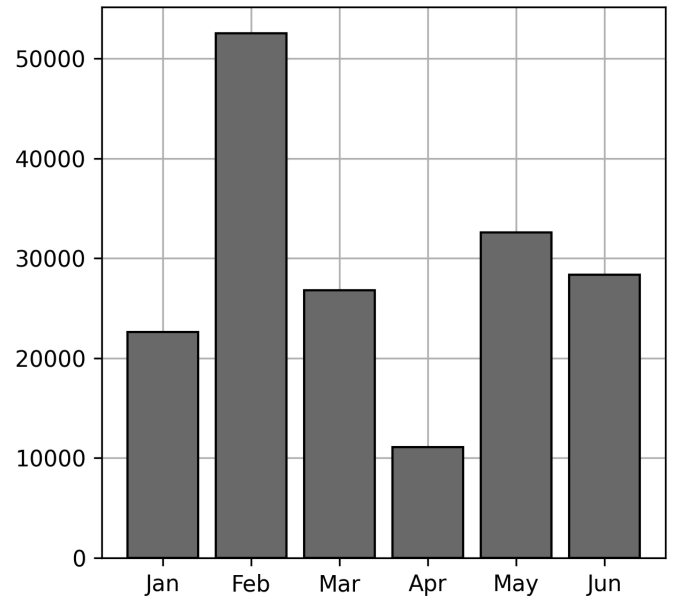

2023-06-22	385	378
2023-06-23	707	705
2023-06-24	861	770
2023-06-26	977	955
2023-06-27	1066	1061
2023-06-28	502	496
2023-06-29	2161	2130
2023-06-30	787	784

Total

22 Day(s)	28335 Transaction(s)	27889 Unique Asset(s)
-----------	----------------------	-----------------------

Transactions Breakdown

Transactions Done

Mounted Chassis ID	11914
International Intermodal Vertical ID	11550
International Intermodal Horizontal ID	1598
Mounted Unknown Chassis ID	1535
Bare Chassis ID	1142
Unknown Container ID	234
Vendor Container Horizontal ID	230
Vendor Container Vertical ID	132

Total Transactions: 28335

Status Codes:

Historical Usage

Yearly Usage