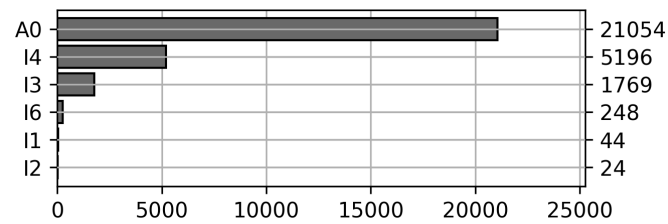

Historical Usage

Status Codes:

Daily Usage

Date	Daily Transactions	Daily Unique Assets
2023-06-01	2372	2360
2023-06-02	1507	1480
2023-06-05	1806	1796
2023-06-06	1108	1103
2023-06-07	493	493
2023-06-08	1549	1535
2023-06-09	2284	2142
2023-06-12	436	431
2023-06-13	2412	2399
2023-06-14	1730	1718
2023-06-15	1751	1738
2023-06-16	1006	998
2023-06-20	382	380
2023-06-21	2053	2037

2023-06-22	385	378
2023-06-23	707	705
2023-06-24	861	770
2023-06-26	977	955
2023-06-27	1066	1061
2023-06-28	502	496
2023-06-29	2161	2130
2023-06-30	787	784

Total

22 Day(s)	28335 Transaction(s)	27889 Unique Asset(s)
-----------	----------------------	-----------------------

Transactions Breakdown

Transactions Done

Mounted Chassis ID	11914
International Intermodal Vertical ID	11550
International Intermodal Horizontal ID	1598
Mounted Unknown Chassis ID	1535
Bare Chassis ID	1142
Unknown Container ID	234
Vendor Container Horizontal ID	230
Vendor Container Vertical ID	132

Total Transactions: 28335

Status Codes:

Historical Usage

Yearly Usage