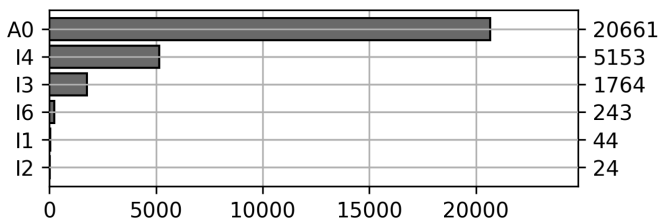

Daily Unique Assets Breakdown

Current Usage

Mounted Chassis ID	11774
International Intermodal Vertical ID	11321
International Intermodal Horizontal ID	1538
Mounted Unknown Chassis ID	1531
Bare Chassis ID	1135
Unknown Container ID	233
Vendor Container Horizontal ID	228
Vendor Container Vertical ID	129
Total Daily Unique Assets:	27889

Historical Usage

Status Codes:

Daily Usage

Date	Daily Transactions	Daily Unique Assets
2023-06-01	2372	2360
2023-06-02	1507	1480
2023-06-05	1806	1796
2023-06-06	1108	1103
2023-06-07	493	493
2023-06-08	1549	1535
2023-06-09	2284	2142
2023-06-12	436	431
2023-06-13	2412	2399
2023-06-14	1730	1718
2023-06-15	1751	1738
2023-06-16	1006	998
2023-06-20	382	380
2023-06-21	2053	2037