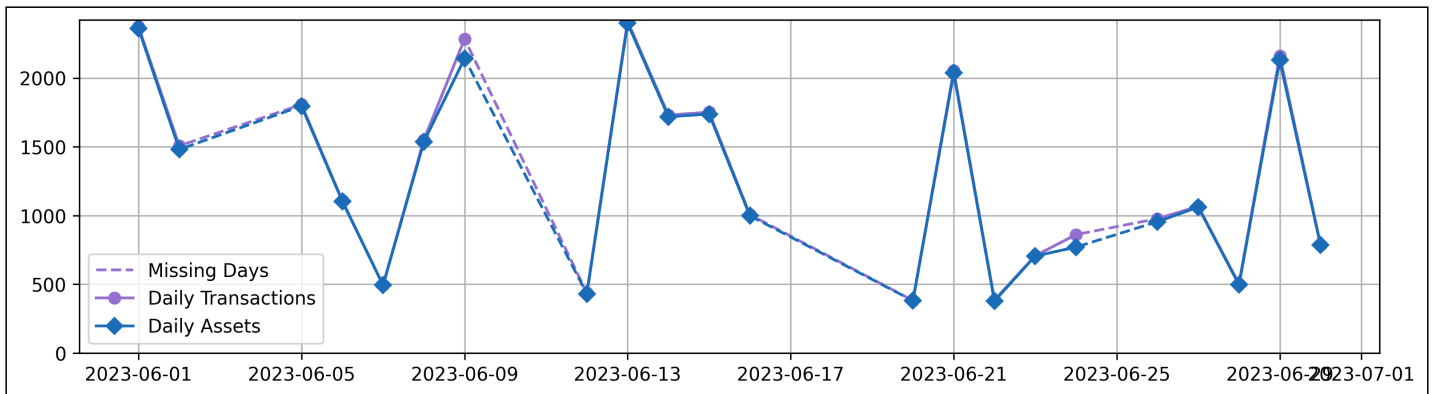

Daily Unique Assets Breakdown

Current Usage

Mounted Chassis ID	11774
International Intermodal Vertical ID	11321
International Intermodal Horizontal ID	1538
Mounted Unknown Chassis ID	1531
Bare Chassis ID	1135
Unknown Container ID	233
Vendor Container Horizontal ID	228
Vendor Container Vertical ID	129
Total Daily Unique Assets:	27889

Historical Usage

Status Codes:

Daily Usage

Date	Daily Transactions	Daily Unique Assets
2023-06-01	2372	2360
2023-06-02	1507	1480
2023-06-05	1806	1796
2023-06-06	1108	1103
2023-06-07	493	493
2023-06-08	1549	1535
2023-06-09	2284	2142
2023-06-12	436	431
2023-06-13	2412	2399
2023-06-14	1730	1718
2023-06-15	1751	1738
2023-06-16	1006	998
2023-06-20	382	380
2023-06-21	2053	2037

2023-06-22	385	378
2023-06-23	707	705
2023-06-24	861	770
2023-06-26	977	955
2023-06-27	1066	1061
2023-06-28	502	496
2023-06-29	2161	2130
2023-06-30	787	784

Total

22 Day(s)	28335 Transaction(s)	27889 Unique Asset(s)
-----------	----------------------	-----------------------

Total Transactions: 28335

Status Codes:

Historical Usage

Yearly Usage