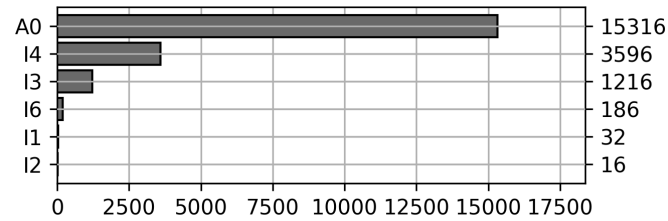

Total

14 Day(s)	20362 Transaction(s)	20095 Unique Asset(s)
-----------	----------------------	-----------------------

Transactions Breakdown

Transactions Done

Mounted Chassis ID	8653
International Intermodal Vertical ID	8347
International Intermodal Horizontal ID	1164
Mounted Unknown Chassis ID	1061
Bare Chassis ID	726
Vendor Container Horizontal ID	169
Unknown Container ID	155
Vendor Container Vertical ID	87

Total Transactions: 20362

Status Codes:

Historical Usage

Yearly Usage