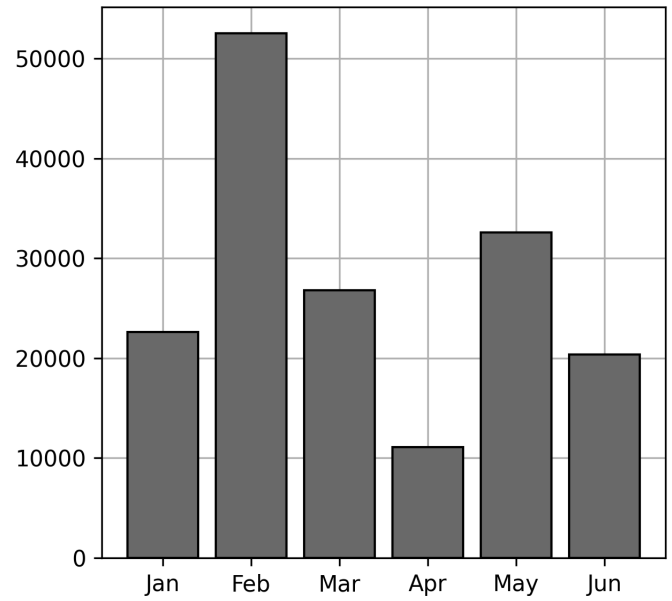

Total Daily Unique Assets: 20095

Status Codes:

Historical Usage

Daily Usage

Date	Daily Transactions	Daily Unique Assets
2023-06-01	2372	2360
2023-06-02	1507	1480
2023-06-05	1806	1796
2023-06-06	1108	1103
2023-06-07	493	493
2023-06-08	1549	1535
2023-06-09	2284	2142
2023-06-12	436	431
2023-06-13	2412	2399
2023-06-14	1730	1718
2023-06-15	1751	1738
2023-06-16	1006	998
2023-06-20	382	380
2023-06-21	1526	1522

Total

14 Day(s)	20362 Transaction(s)	20095 Unique Asset(s)
-----------	----------------------	-----------------------

Transactions Breakdown

Transactions Done

Mounted Chassis ID	8653
International Intermodal Vertical ID	8347
International Intermodal Horizontal ID	1164
Mounted Unknown Chassis ID	1061
Bare Chassis ID	726
Vendor Container Horizontal ID	169
Unknown Container ID	155
Vendor Container Vertical ID	87

Total Transactions: 20362

Status Codes:

Historical Usage

Yearly Usage