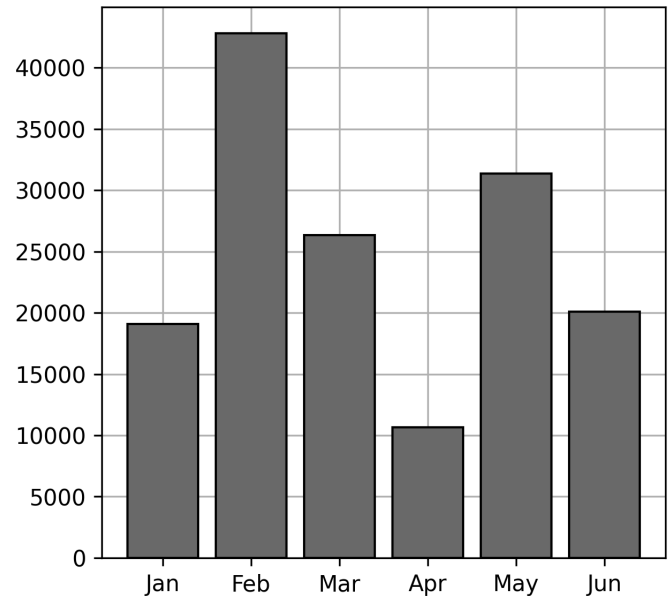

Daily Unique Assets Breakdown

Current Usage

Mounted Chassis ID	8568
International Intermodal Vertical ID	8217
International Intermodal Horizontal ID	1121
Mounted Unknown Chassis ID	1061
Bare Chassis ID	719
Vendor Container Horizontal ID	168
Unknown Container ID	155
Vendor Container Vertical ID	86

Total Daily Unique Assets: 20095

Status Codes:

Historical Usage

Daily Usage

Date	Daily Transactions	Daily Unique Assets
2023-06-01	2372	2360
2023-06-02	1507	1480
2023-06-05	1806	1796
2023-06-06	1108	1103
2023-06-07	493	493
2023-06-08	1549	1535
2023-06-09	2284	2142
2023-06-12	436	431
2023-06-13	2412	2399
2023-06-14	1730	1718
2023-06-15	1751	1738
2023-06-16	1006	998
2023-06-20	382	380
2023-06-21	1526	1522

Total

14 Day(s)	20362 Transaction(s)	20095 Unique Asset(s)
-----------	----------------------	-----------------------

Transactions Breakdown

Transactions Done

Mounted Chassis ID	8653
International Intermodal Vertical ID	8347
International Intermodal Horizontal ID	1164
Mounted Unknown Chassis ID	1061
Bare Chassis ID	726
Vendor Container Horizontal ID	169
Unknown Container ID	155
Vendor Container Vertical ID	87

Total Transactions: 20362

Status Codes:

Historical Usage

Yearly Usage