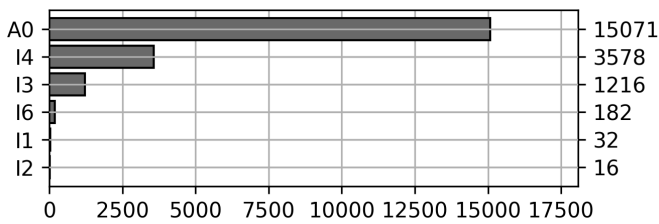

Daily Unique Assets Breakdown

Current Usage

Mounted Chassis ID	8568
International Intermodal Vertical ID	8217
International Intermodal Horizontal ID	1121
Mounted Unknown Chassis ID	1061
Bare Chassis ID	719
Vendor Container Horizontal ID	168
Unknown Container ID	155
Vendor Container Vertical ID	86

Total Daily Unique Assets: 20095

Status Codes:

Historical Usage

Daily Usage

Date	Daily Transactions	Daily Unique Assets
2023-06-01	2372	2360
2023-06-02	1507	1480
2023-06-05	1806	1796
2023-06-06	1108	1103
2023-06-07	493	493
2023-06-08	1549	1535
2023-06-09	2284	2142
2023-06-12	436	431
2023-06-13	2412	2399
2023-06-14	1730	1718
2023-06-15	1751	1738
2023-06-16	1006	998
2023-06-20	382	380
2023-06-21	1526	1522

Total Transactions: 20362

Status Codes:

Historical Usage

Yearly Usage