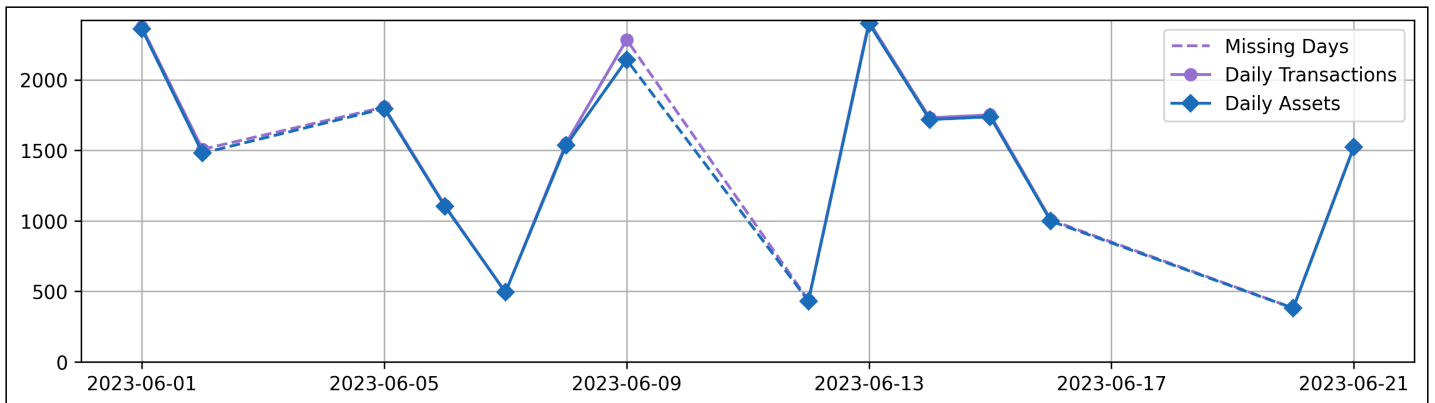

Total Daily Unique Assets: 20095

Status Codes:

Historical Usage

Daily Usage

Date	Daily Transactions	Daily Unique Assets
2023-06-01	2372	2360
2023-06-02	1507	1480
2023-06-05	1806	1796
2023-06-06	1108	1103
2023-06-07	493	493
2023-06-08	1549	1535
2023-06-09	2284	2142
2023-06-12	436	431
2023-06-13	2412	2399
2023-06-14	1730	1718
2023-06-15	1751	1738
2023-06-16	1006	998
2023-06-20	382	380
2023-06-21	1526	1522

Total

14 Day(s)	20362 Transaction(s)	20095 Unique Asset(s)
-----------	----------------------	-----------------------

Transactions Breakdown

Transactions Done

Mounted Chassis ID	8653
International Intermodal Vertical ID	8347
International Intermodal Horizontal ID	1164
Mounted Unknown Chassis ID	1061
Bare Chassis ID	726
Vendor Container Horizontal ID	169
Unknown Container ID	155
Vendor Container Vertical ID	87

Total Transactions: 20362

Status Codes:

Historical Usage

Yearly Usage